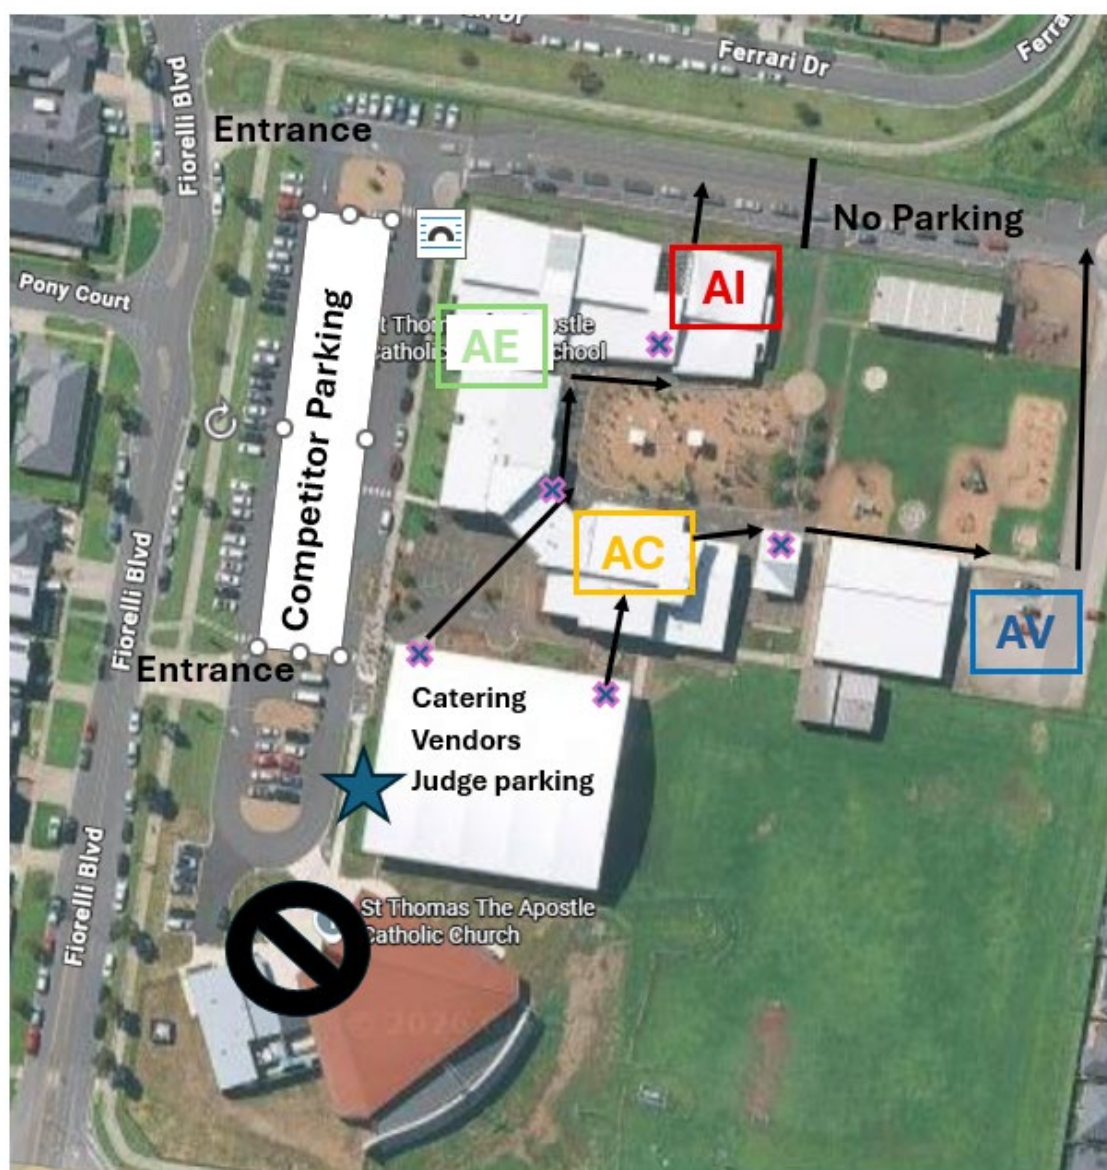

School Holiday Program

Please note that part of the school is being used during the trial for school holiday programs. As such please be mindful of children and carers during pick up and drop off times, especially crowding entrances and exits so no public or dogs are upset.

Map

Map is subject to change on the day if there are problems with sight lines.

Please note there will be two elements that move from one run to the next. Containers will flow to Vehicles and Exterior will flow to Interior. If you are only in one element in a flow, you will simply move through.

Marshalling will be at the blue dot for all elements, then move to the smaller blue/purple crosses along each flow line.

GOOD LUCK TO EVERYONE & HAVE FUN!