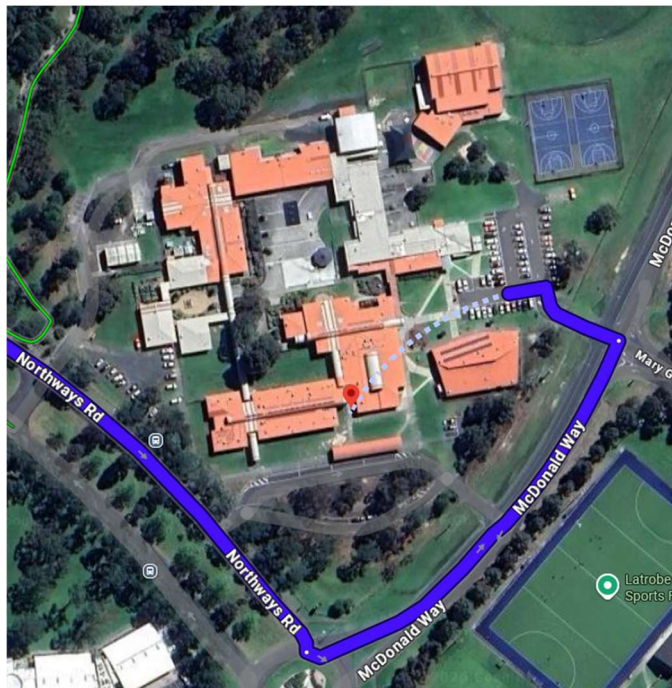

Key to search areas – follow coloured cones as indicated.

Element	Judge	Odours	Total runs
Master Exterior	Amanda Delaney (ACT)	Anise, Birch, Cypress, Clove	43
Excellent Vehicles	Wendy McLean	Anise, Birch, Clove	43
Excellent Containers	Angela Hervey-Tennyson	Anise, Birch, Clove	48
Excellent Interior	Tammy Beattie	Anise, Birch, Clove	48