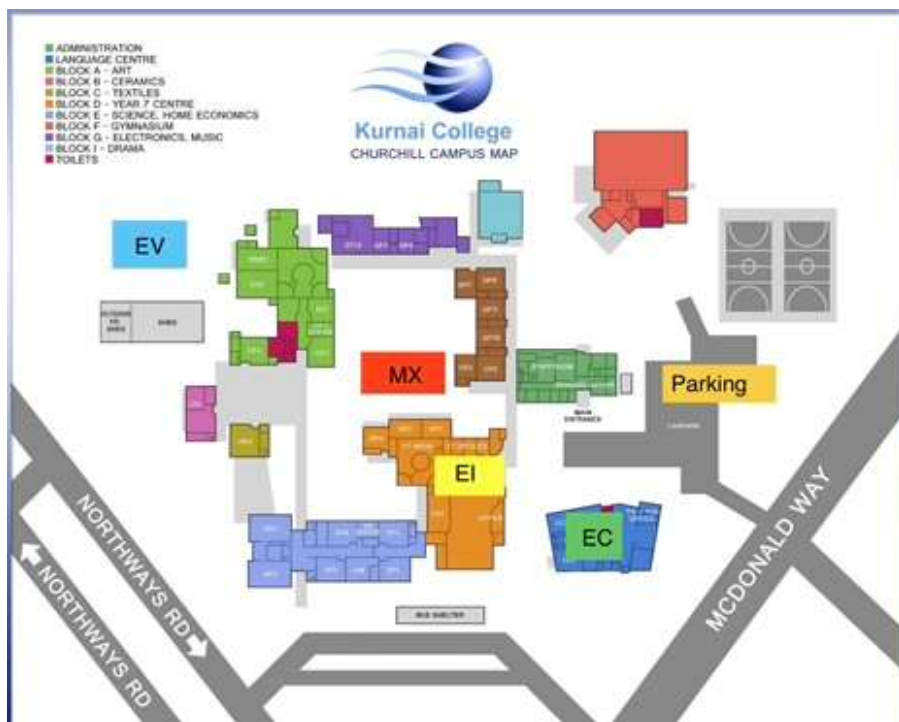

Key to search areas – follow coloured cones as indicated.

Element	Judge	Odours	Total runs
Master Exterior	Amanda Delaney (ACT)	Anise, Birch, Cypress, Clove	43
Excellent Vehicles	Wendy McLean	Anise, Birch, Clove	43
Excellent Containers	Angela Hervey-Tennyson	Anise, Birch, Clove	48
Excellent Interior	Tammy Beattie	Anise, Birch, Clove	48