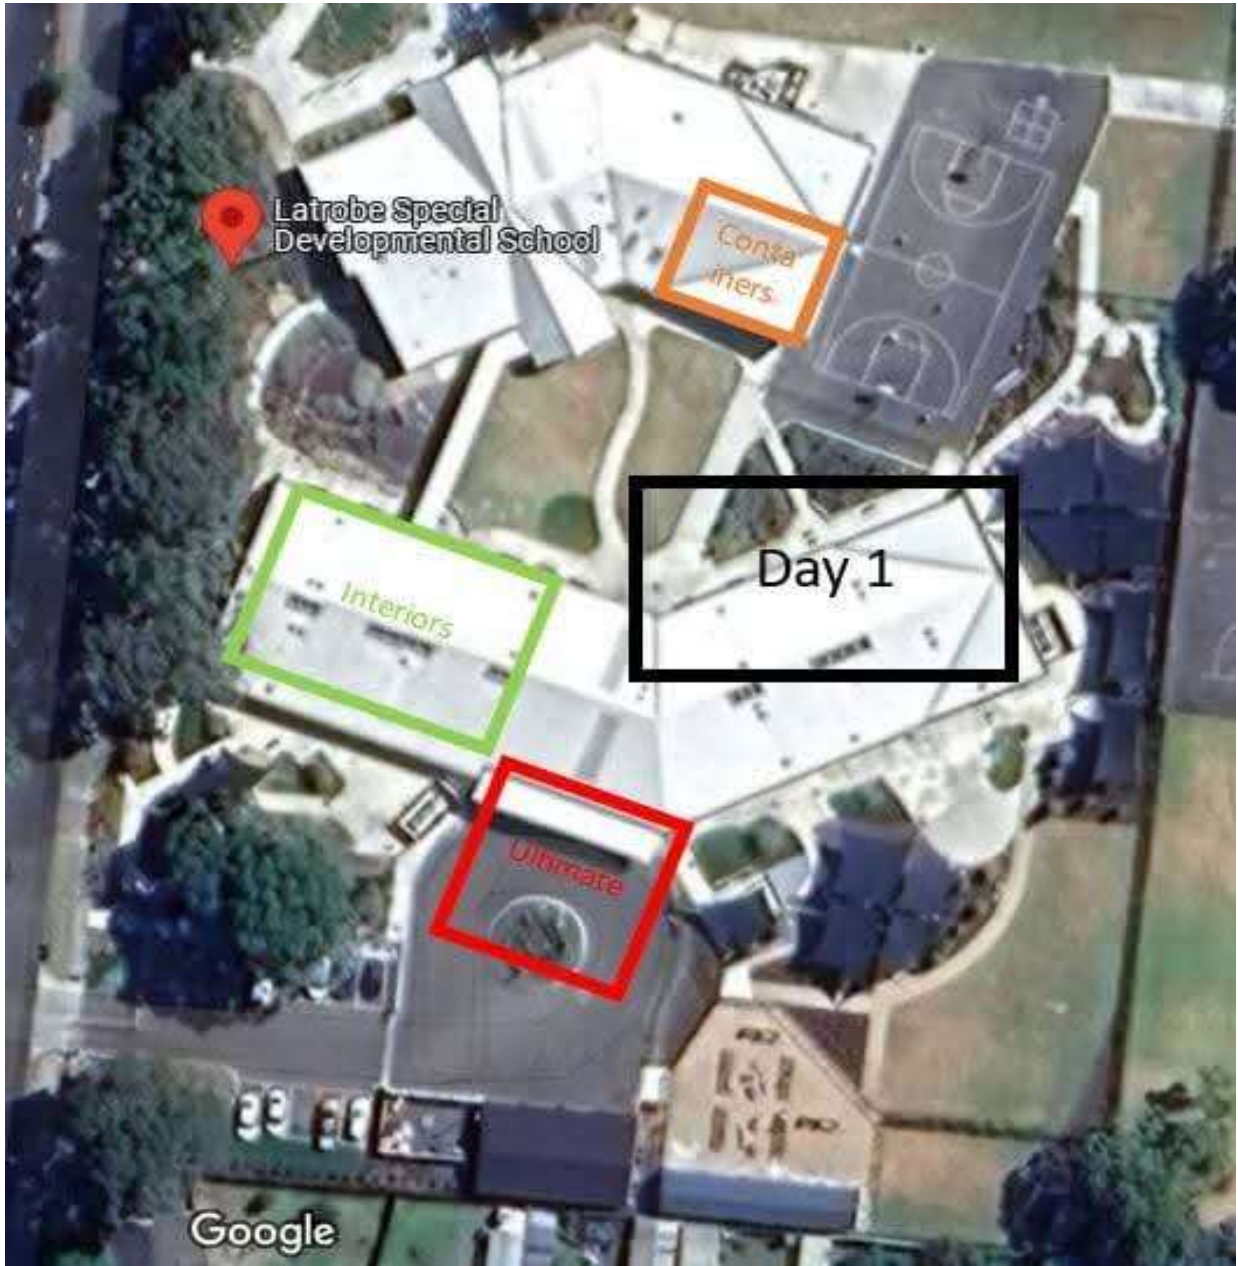

Latrobe Special Developmental School

Consistors

Interiors

Day 1

Ultimate

Google