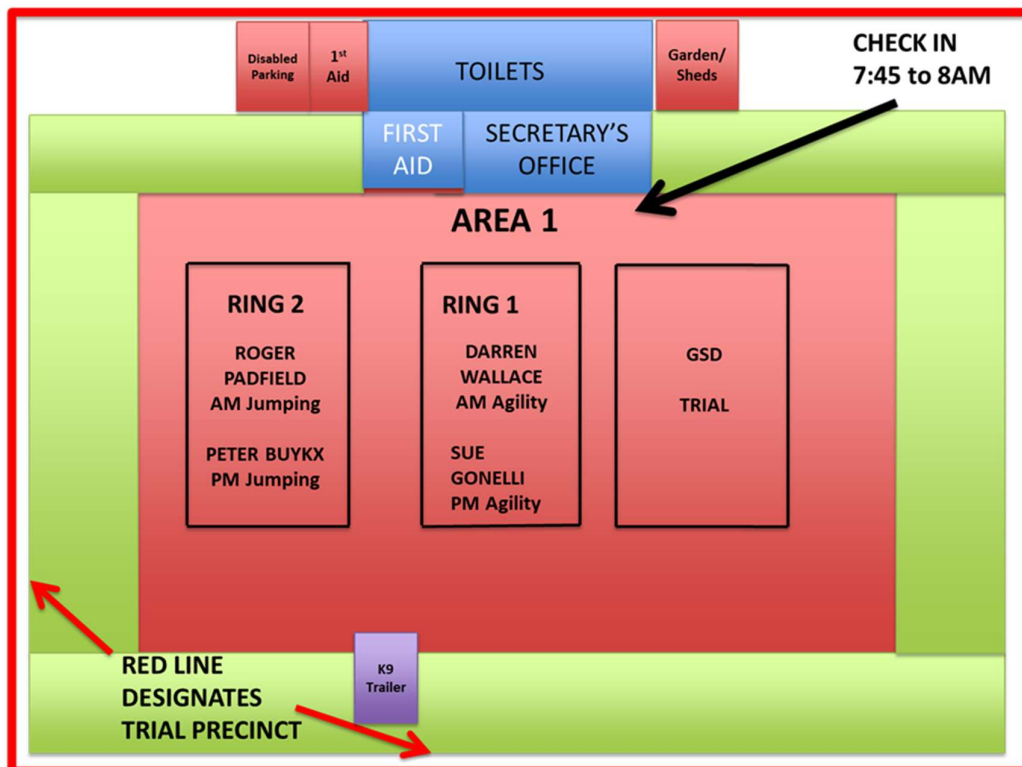

## TRIAL PRECINCT

The Trial precinct is the southern end of Area 1. The German Shepherd Dog Club will be on the northern end. Competitors are reminded that, except for designated off leash areas, all dogs must be on leash at all times.

A map of the Ring Layout of the grounds is shown below.

**Presentations will be held in the Lyndhurst Room once all rings are finished and equipment is packed away and trailer has been returned to the shed.**