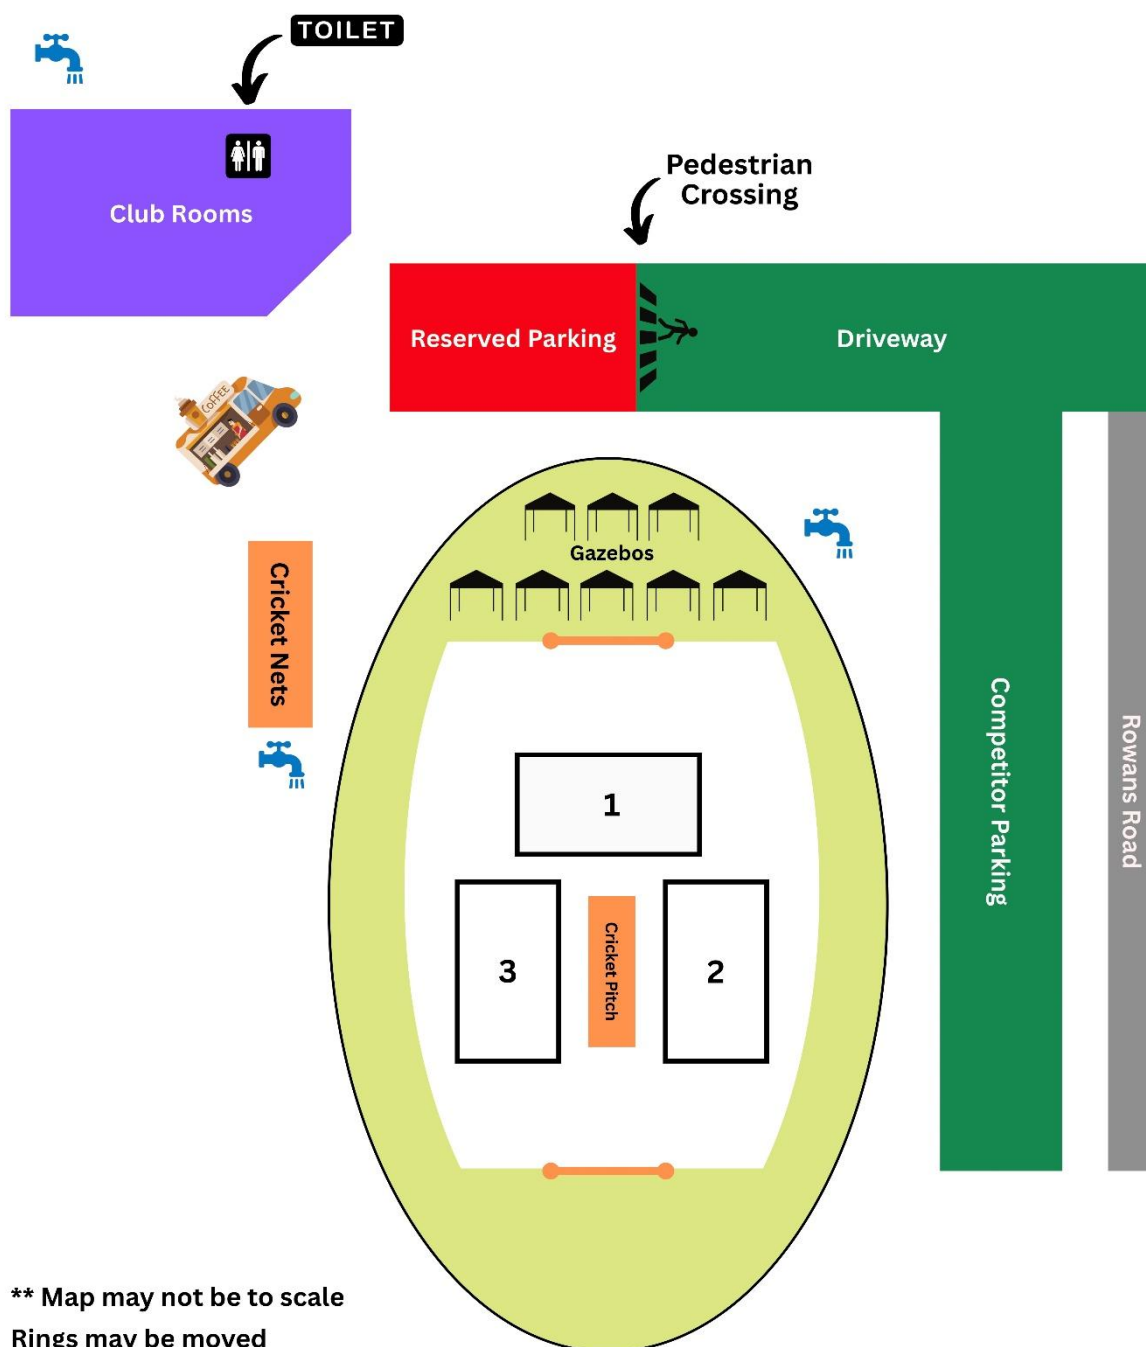

COURSE CHANGES

To help ensure an efficient trial, if you are available, please assist with course changes Height changes and picking up bars.

SCHEDULE

AGILITY / JUMPING (excluding Open) WILL BE JUDGED ON ADJUSTED SCT FOR EACH HEIGHT.

All Rings will break for lunch break at a time that suits the ring – PM rings will recommence at the same time.

PRECINCT OF THE TRIAL

The precinct of the Trial is the area within the football oval fence line.

This is a public area so please be mindful of the residents.

GROUND LAYOUT

**** Map may not be to scale
Rings may be moved**

Gazebos to be set up within the light green areas only.

TRIAL DETAILS

Total dogs entered in trial: 151