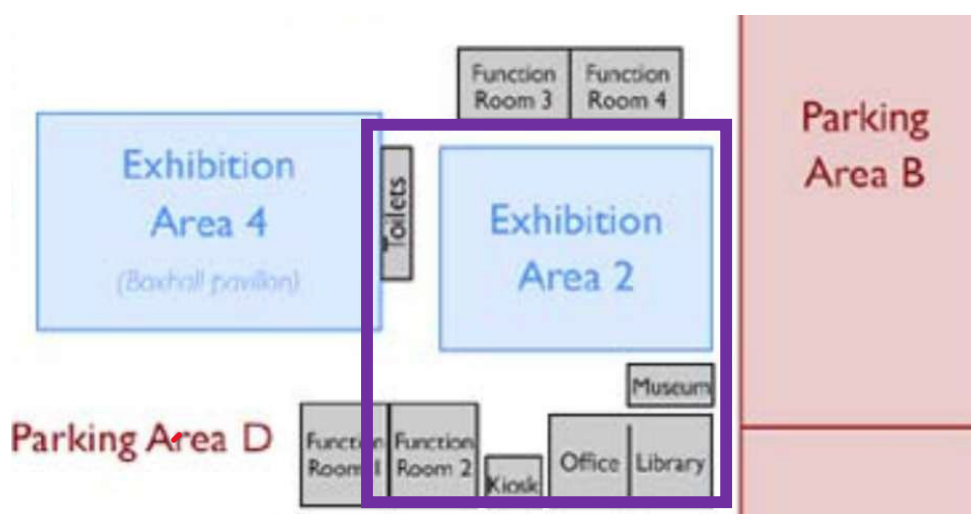

Please note that all PM rings will commence at the same time. There will be a lunch break of at least 30 minutes after the completion of the last AM ring.

Trial Precinct (purple line)

Ring Map

NB: both trailers will be parked on the gravel car park. The towers require space to turn. Please do not park in the second row of cars behind the trailer allocated places.