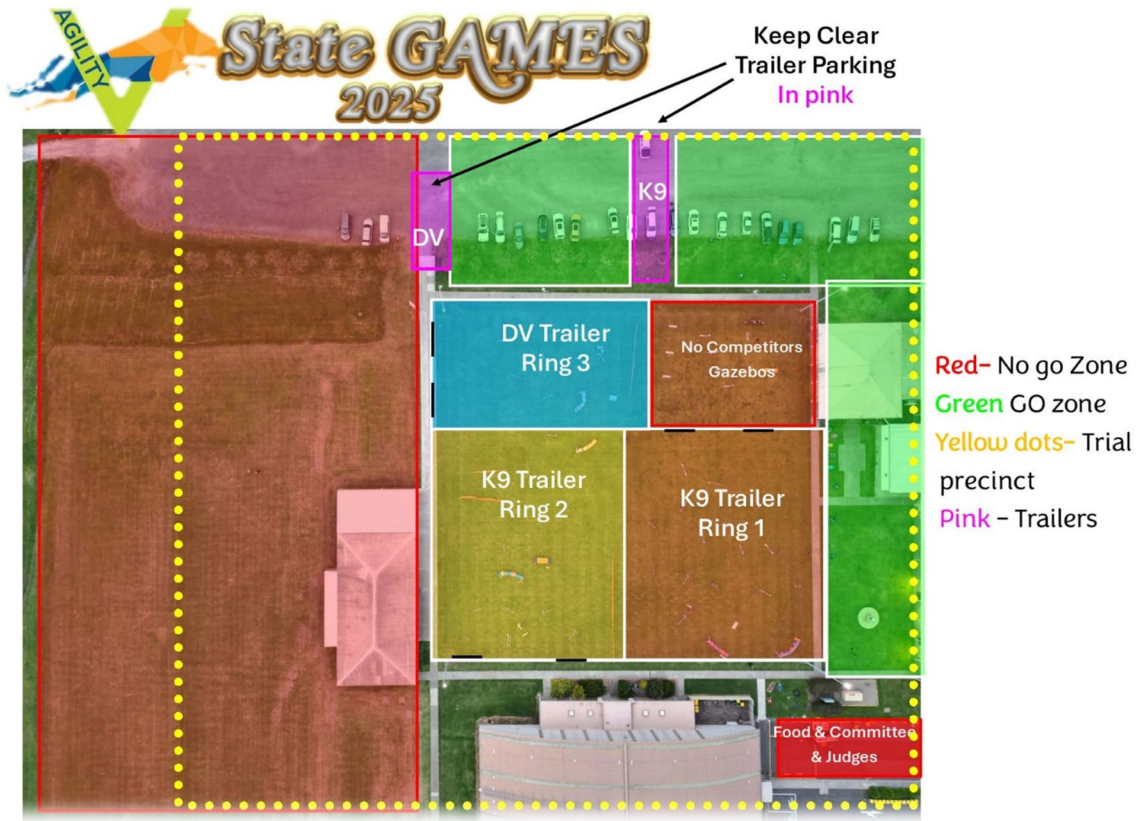

Please note that all PM rings will commence at the same time. There will be a lunch break of at least 30 minutes after the completion of the last AM ring.

Trial Precinct (purple line)

Ring Map

NB: both trailers will be parked on the gravel car park. The towers require space to turn. Please do not park in the second row of cars behind the trailer allocated places.

Leash Procedures for Trial

Leash runners are not being provided at this trial.

There are **three options** for handling leashes at our trial:

- 1 **Pocket Your Leash** – Place it in your pocket and keep it out of sight while running the course.
- 2 **Bring a Leash Runner** – Arrange for someone to collect your leash for you.
- 3 **Use Two Leashes** – Place one in a designated bucket at the ring entrance and pre-place the other in a bucket at the exit.