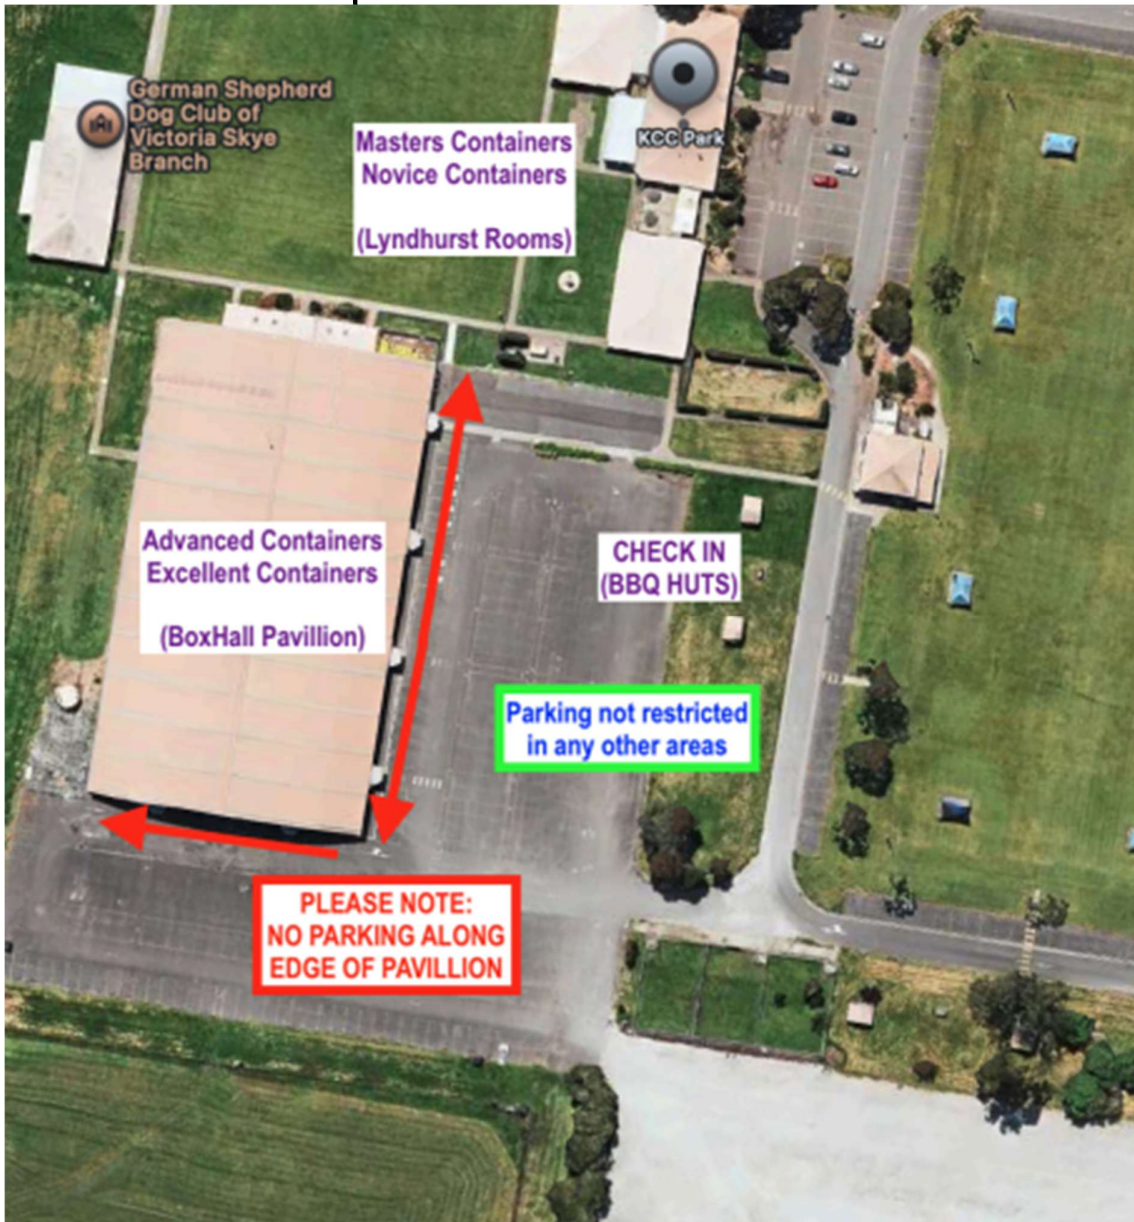

Map - 16th March 2025

Please bring everything you need to keep you and your dog comfortable for the event.

Shade is limited - shade covers for the car are recommended.

Parking is not permitted along the edges of the Pavillion Check in at the centre BBQ Huts

GOOD LUCK to all competitors

Container Masters (SWCM)		Judge: Wendy McLean	
Cat#	Dog Name	Handler	Breed
1	Thornfield Embargo RE. SWV SWE	Jo Bates	English Springer Spaniel
2	Panda RN. SWE	Christy Dowling	Associate Register
3	CH. NEUT. CH. Callicoma Extravagant RA. SWA TK.A. HTM.I. FS.S. FS.N. ET.	Pamela Child	Australian Kelpie
4	Yeoville Lady In The Lake SWA AD. JD.	Linda Wilson	Border Collie
5	Allie SWE	Hiroyuki Igarashi	Associate Register
6	Megaztar King Jude SWA	Angela Jude	Schnauzer (Miniature)
7	Tacothecorgi TK.S. RN. SWA SWV	Natasha Sleep	Associate Register
8	Truhaven In The Dark SWA	Kerry Macklin	Staffordshire Bull Terrier
9	DUAL. CH. (T) Glenmave Olando RN. SWE TSD.	Joy Allen	Nova Scotia Duck Tolling Retriever
10	CH. Aukero Limited Edition SWA ADX. JDX. GDX. SPDX. SDX.	Margaret Keil	Lagotto Romagnolo
11	DUAL. CH. (T) TS. GRAND.CH. NEUT. GRAND CH. DUAL GR CH N-TS Ellerran Rioja Blue Distinctn SWA FM	Sandra Crowley	Collie (Rough)
12	Abby SWA SWE SWV	Carol Di Teodoro	Associate Register
13	T.CH. TS. GRAND.CH. Aberhard Gilbert Gumdrop SWA	Galinde Gumpold	Schnauzer (Miniature)
14	CH. Brashawin Empire Strikes Back SWA RN. TK.N.	jesykah broadbent	German Shepherd Dog
15	CH. Austgem Vision Stylised CCD. SWA RN.	Andrea Jefferies	Dobermann
16	Coppertop Itz About The Look SWA TD. TSDX.	Judy Pillinger	Dobermann
17	Fyreburst Destinys Child RN. SWA	Christine Geary	German Spitz (Mittel)
18	NEUT. CH. Reveirter Ne Mt Stirling CCD. RAE. TK.N. SWV SWE SPRD QND. NRA. JDX. SD. GD. AF CH. CAM.	Carmel Nottle	Labrador Retriever
19	Rosser SWA	Helen Read	Associate Register
20	CH. DUAL. CH. (T) Ellerran Enigma Blue Beguile SWA TSDX.	Bryan Crowley	Collie (Rough)
21	Barduff Poppa Bear RN. SWA SPRD	Alice Ewing	Labrador Retriever