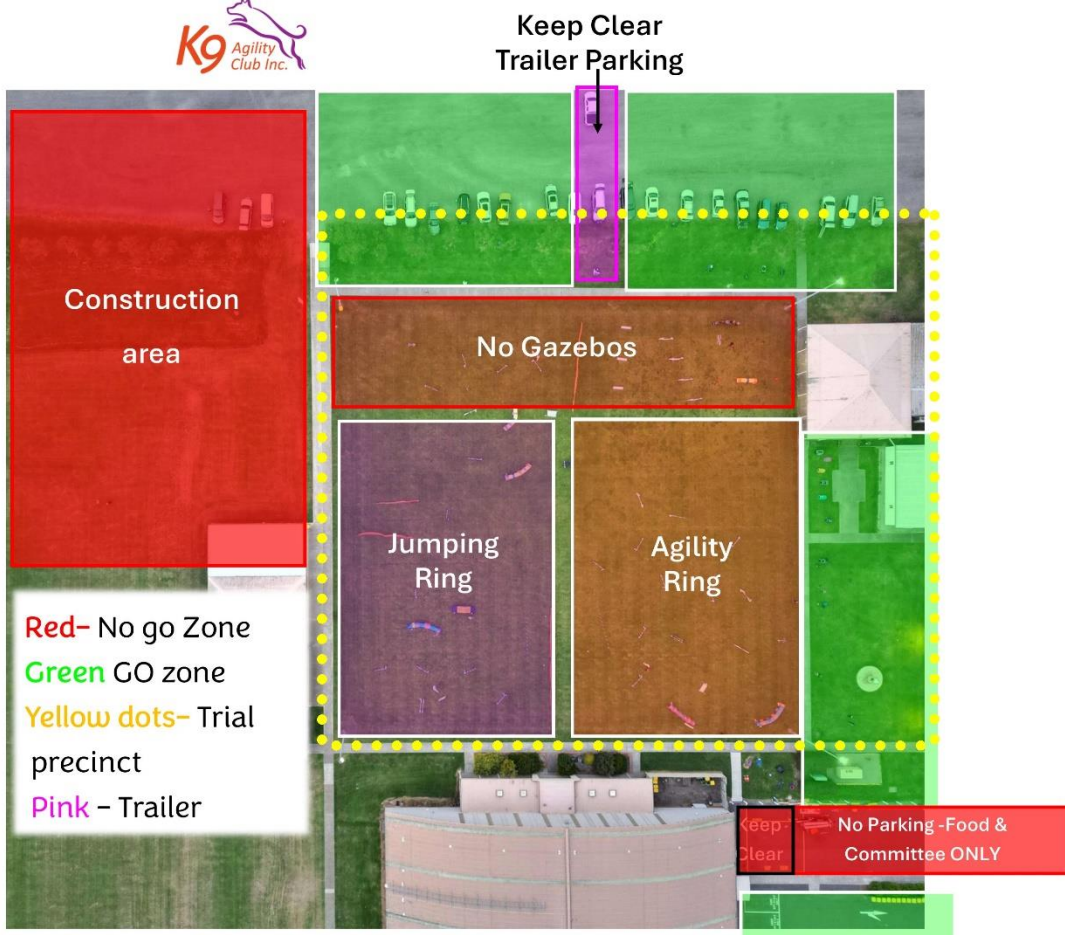

DEFIBRILLATOR LOCATION

The defibrillator is located in the K9 Trailer (Trailer location marked in Pink). It is located on the left side of the trailer marked with a Green AED sticker.

MESSAGE FROM SAL ROBINSON RE FOOD VAN

Chandra and his Food Truck will be attending the K9 Agility Trial on Saturday 15th.

Coffee Small $4 -Med $5 and Large $6

Latte, Cappacino, Flat White , Hot Chocolate , Mocha , Long Black , Chai

$1 extra for Mocha ,Decaf , Alternate Milk , Extra Shot & Syrups.

!!!! Large Smoothies - Bannana , Mixed Berries , Mango - $7 🍹

!!!! Large Iced Coffee - Iced Mocha - and Iced Chocolate - $7 🍹

Soft Drink $ 2.50 Water $2.50

Tea $ 4.45pm

Focaccia Toasties $6 - Cheese , Cheese and Ham 🍞

Focaccia Toastie - $8 - Ham ,Cheese & Tomato. 🍞

Cookies $3.50 🍪

Please Support Chandra at this Trial as his Prices are reasonable and his Toasties are a Good Size 😊

He is a Local and is now on the Dogs Vic Booking List for Trials at KCC Park.

Please Support this Coffee Cart Vendor who comes to our Small Trial (compared to those Vendors who only do Large Ch Shows !!) . He will have Iced Coffees and Smoothies on this Hot Day !!! He needs us as much as we need him. 😊

~Thank you Sal for Arranging the food van for us~