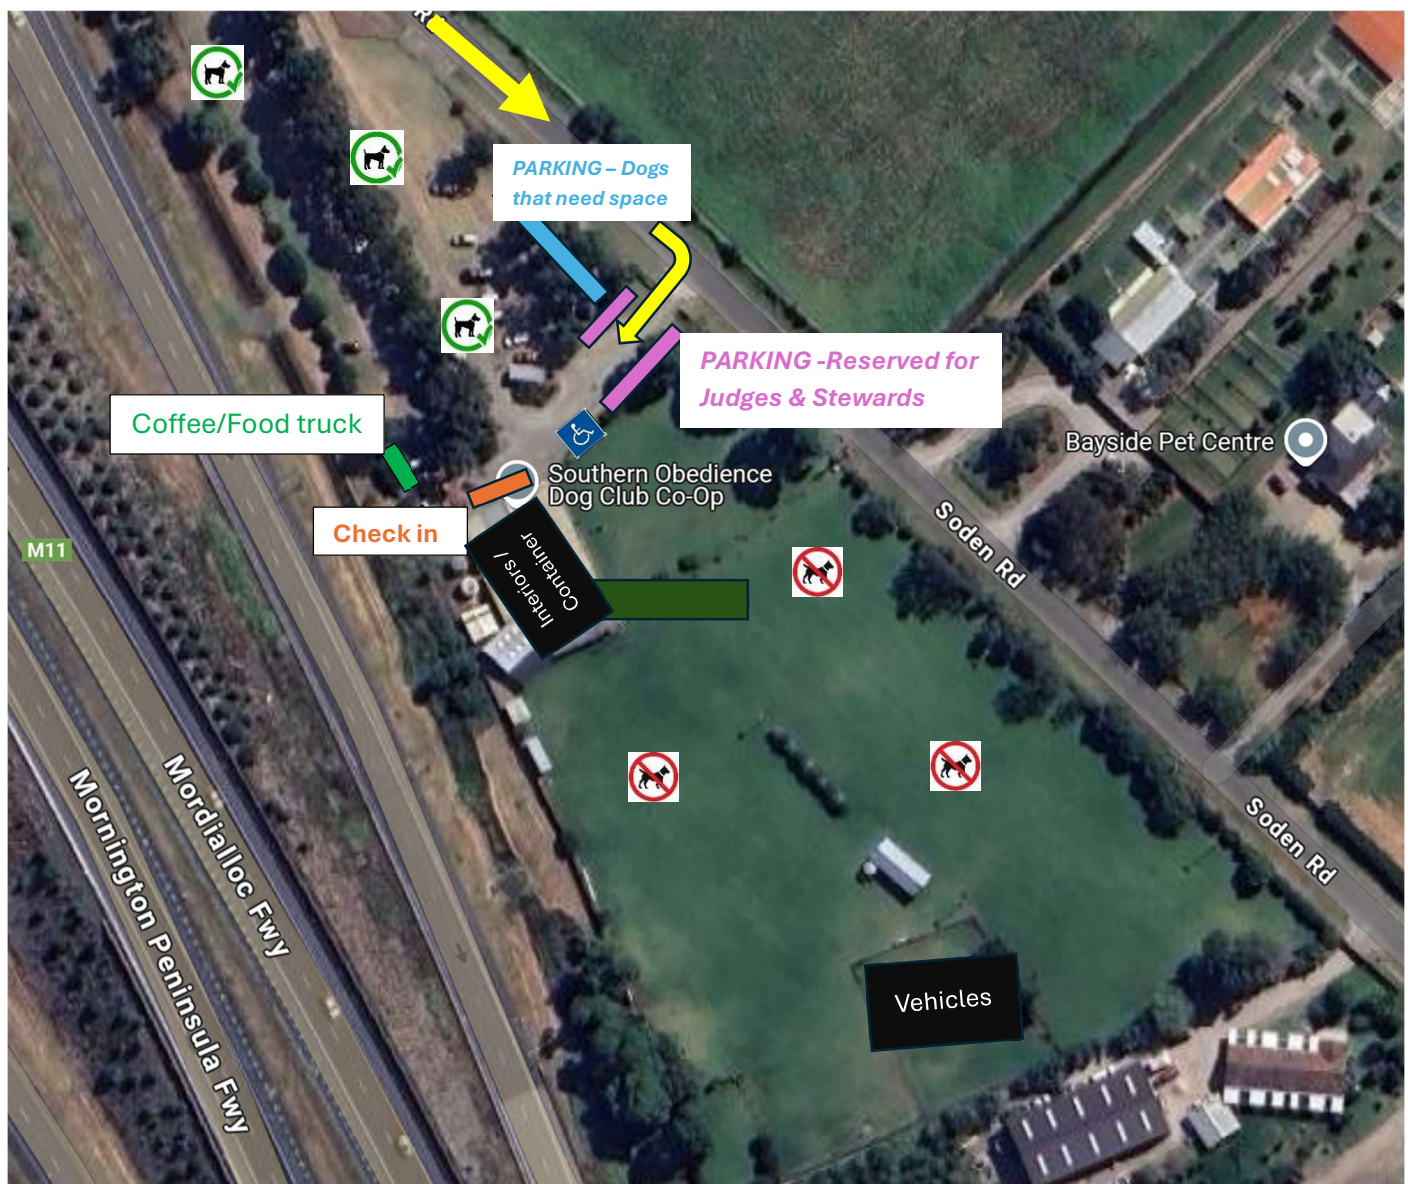

Toilets

- Main Toilets can be found inside the clubhouse. These will only be accessible before, after and in between runs where we can.
- There is also a single unisex toilet outside at the rear which will be accessible all evening
- We will also have a 15min break approximately halfway through the session.

Relieving your Dog

- Dogs are to be kept in the Carpark area and are to only enter the actual grounds if you are lining up for your next search.

Catering:

We are very pleased to announce that we will have a Coffee Cart ("Command Coffee) on site both nights. There is also a MacDonalds, KFC & Subway 5 mins away on the corner of Wells Road & Springvale Road

Precinct Map:

We hope that you and your dogs all have a great evening of sniffing 😊
Good Luck to everyone competing and have Fun.