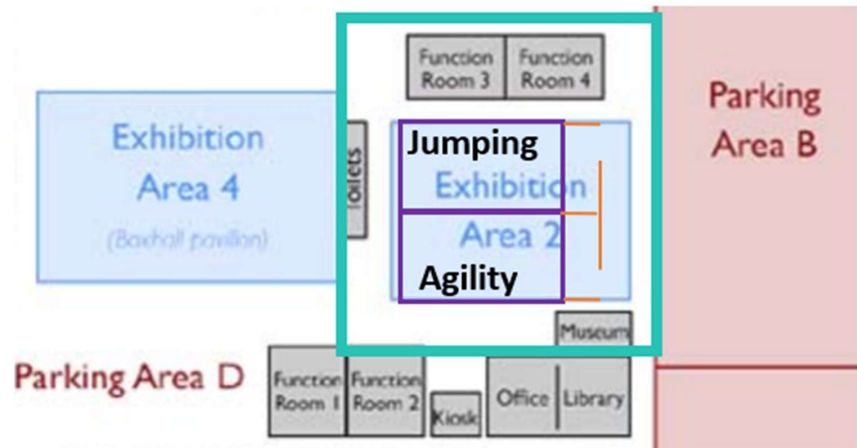

We hope all those competing tonight have a fun and successful night.

Deb Hart
Trial Secretary

Note – Catering available-Melbourne Coffee Cart

MULTIPLE ENTRIES Please notify your ring stewards if you are in another ring. It is your responsibility to be at the ring when required. To enable the trial to run smoothly we ask for your cooperation in entering and leaving the ring promptly and being ready when you are called.

This trial is held under the Rules and Regulations of the VCA and a copy of the Rules may be found at the office of the Trial Secretary.

The trial precinct is comprised of Area 2 and surrounding paths indicated with the red line in the ring map. Competitors are reminded that all dogs must be on leash except in designated off- leash areas.

Trial Precinct (Indicated by the teal line)

Rings will have barrier mesh with entry and exit spaces.

There will be a “3 dog lock-in” for the start. Runs will be in catalogue order but the Assembly Steward has the authority to change that order to ensure the rings run smoothly. Please be sure you follow the Assembly Stewards’ directions.