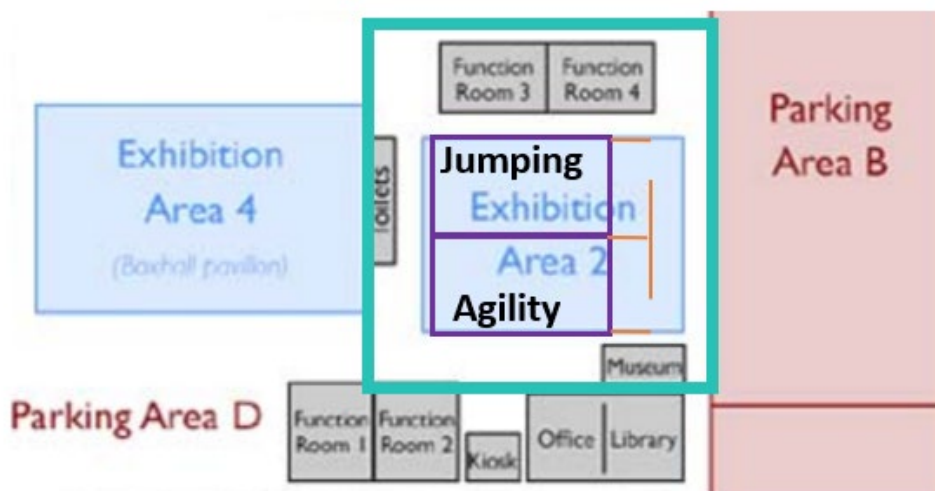

We hope all those competing tonight have a fun and successful night.

Deb Hart
Trial Secretary

Note – Catering available-Melbourne Coffee Cart

MULTIPLE ENTRIES Please notify your ring stewards if you are in another ring. It is your responsibility to be at the ring when required. To enable the trial to run smoothly we ask for your cooperation in entering and leaving the ring promptly and being ready when you are called.

This trial is held under the Rules and Regulations of the VCA and a copy of the Rules may be found at the office of the Trial Secretary.

The trial precinct is comprised of Area 2 and surrounding paths indicated with the red line in the ring map. Competitors are reminded that all dogs must be on leash except in designated off-leash areas.

Trial Precinct (Indicated by the teal line)

Rings will have barrier mesh with entry and exit spaces.