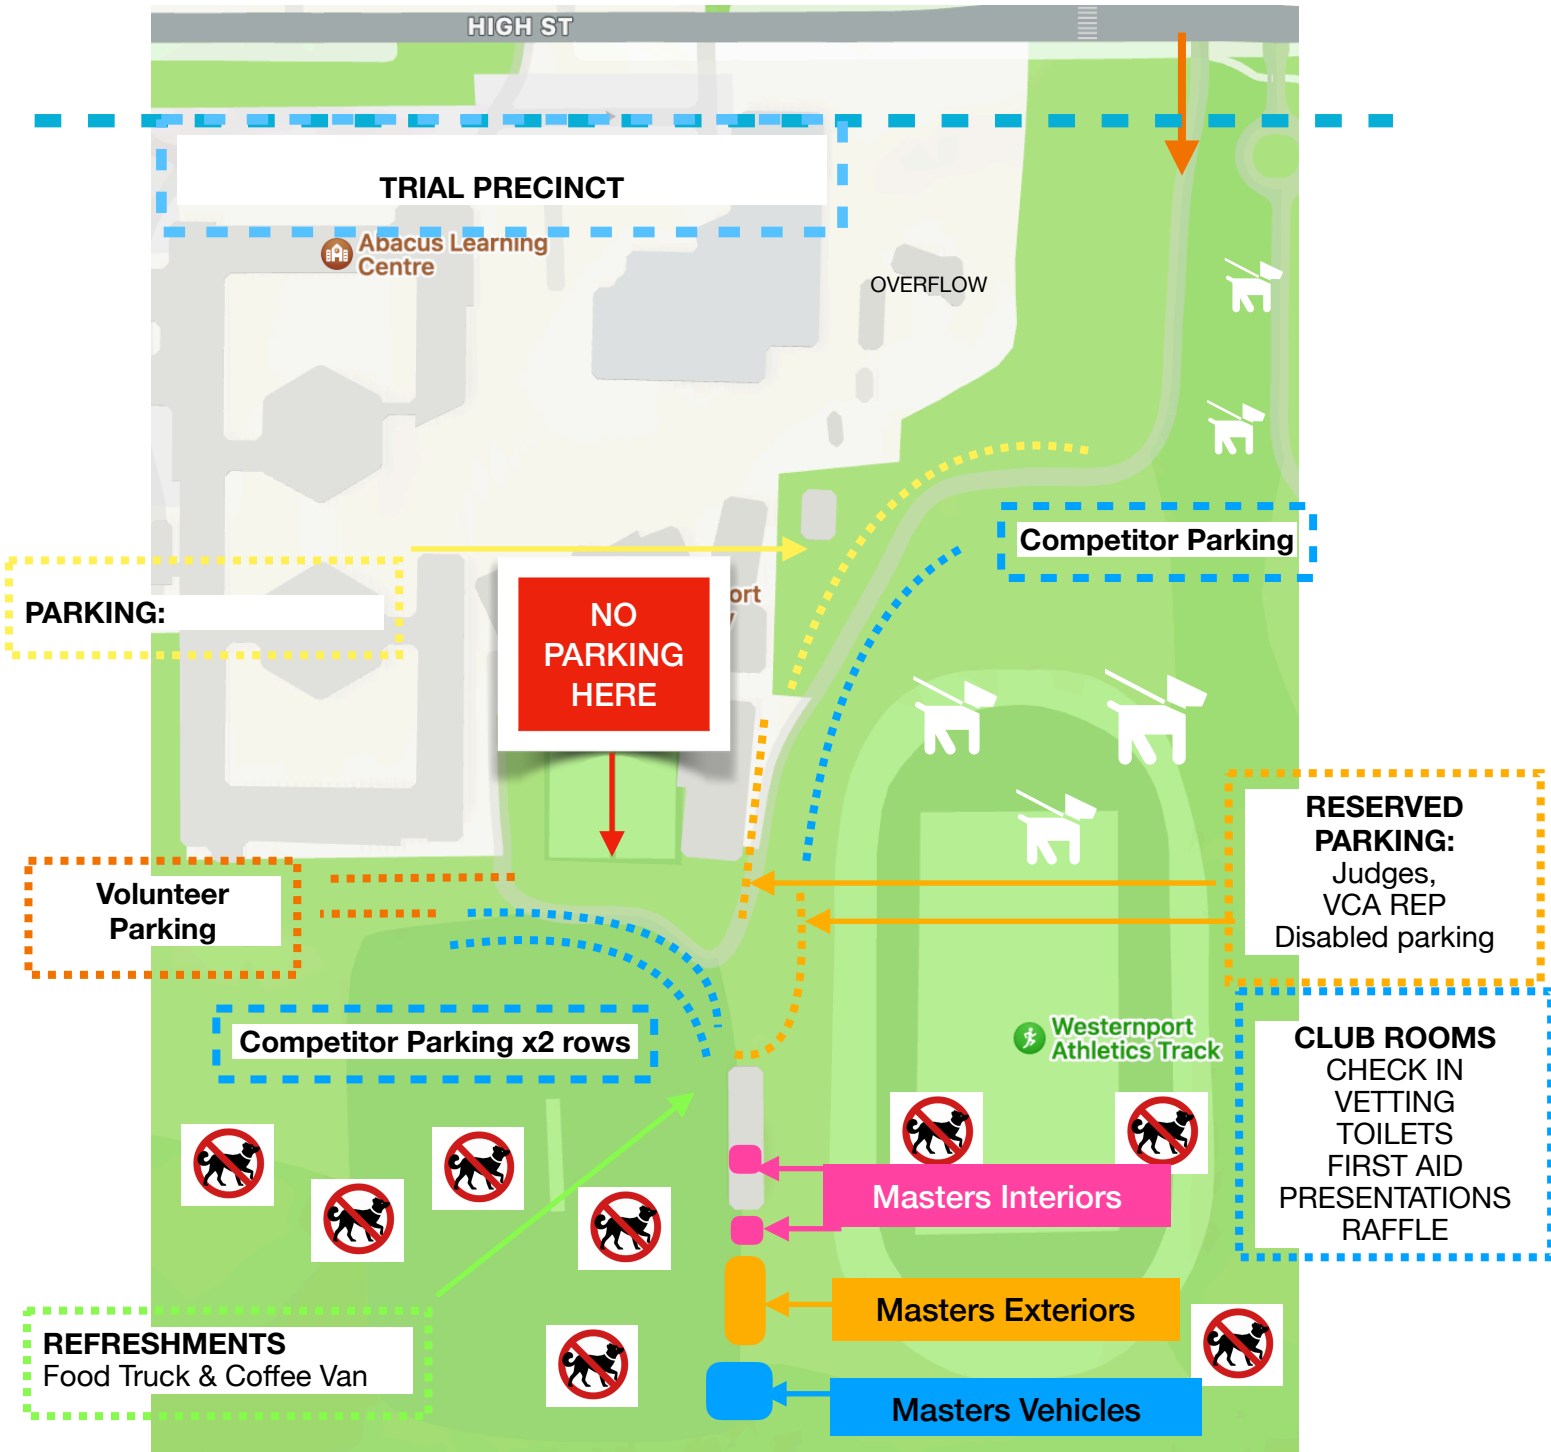

GOOD LUCK TO EVERYONE!

We hope you all enjoy the day.
 Thank you, once again to the judges, our VCA Rep and volunteers.

The Hastings Scent Work Committee and Club

MUD MAP OF TRIAL PRECINCT - HASTINGS SCENT WORK TRIAL SATURDAY 11TH JANUARY 2024.

Committee and trial organisers reserve the right to adjust areas on the day of the trial if required

Gentle reminder to all competitors...as we have restricted parking at the grounds.

COMPETITOR arrival not before 7:00am please. Parking is limited so please consider how you park. There have been some grounds works by the school near the cricket nets, so please note the change

ENTRY/EXIT WESTERN PORT Athletics Grounds, 215 High Street, Hastings

REMINDERS

No scent work odours or scent work training to take place in the trial precinct.

Be kind and respectful to your judges, volunteers and fellow participants.