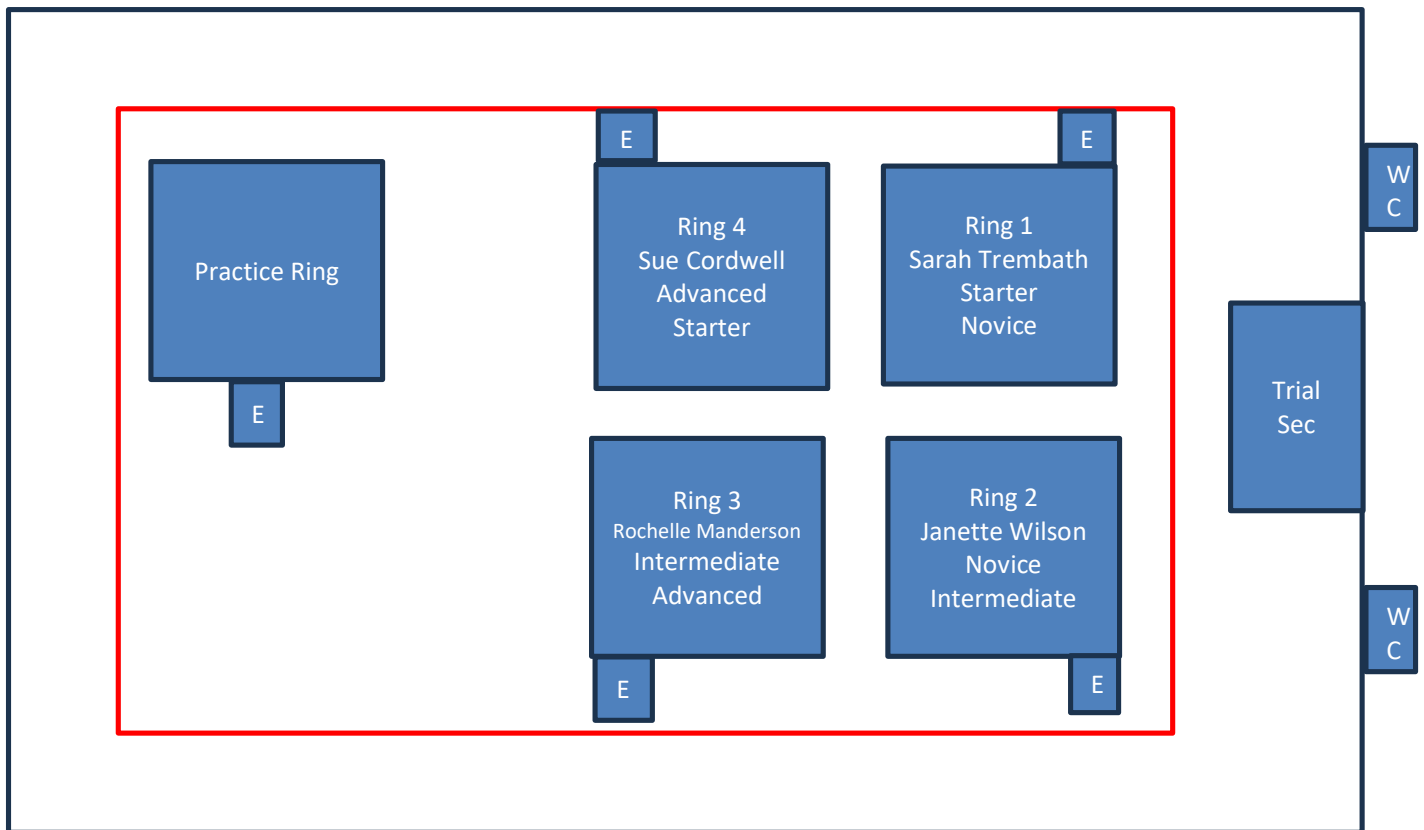

Set Up:

Quiet dogs may be crated indoors, around the edges of the pavilion, please make alternative arrangements for dogs who are likely to bark all day or you will likely be asked to move. The doors will be open by 9am.

Ring Clashes:

If you think that you will have a clash, please choose a ring to compete in first, and let the other marshall know that you will be running out of order.

Trial:

Some stewards will be running earlier than the published start time. Please be respectful while rings are running and stay off the rubberised surface near the competition rings until you have been invited in by a steward. If you don't have a helper, please let the steward know and they will be happy to help.

Practice Ring:

Please be mindful of others wishing to use this ring and keep your time in there limited to 5 minutes maximum per dog. There are 114 dogs entered, so if every dog has 5 minutes it would still take 9.5 hours!

Precincts Of the Trial: All of the KCC Park Boxhall Pavilion