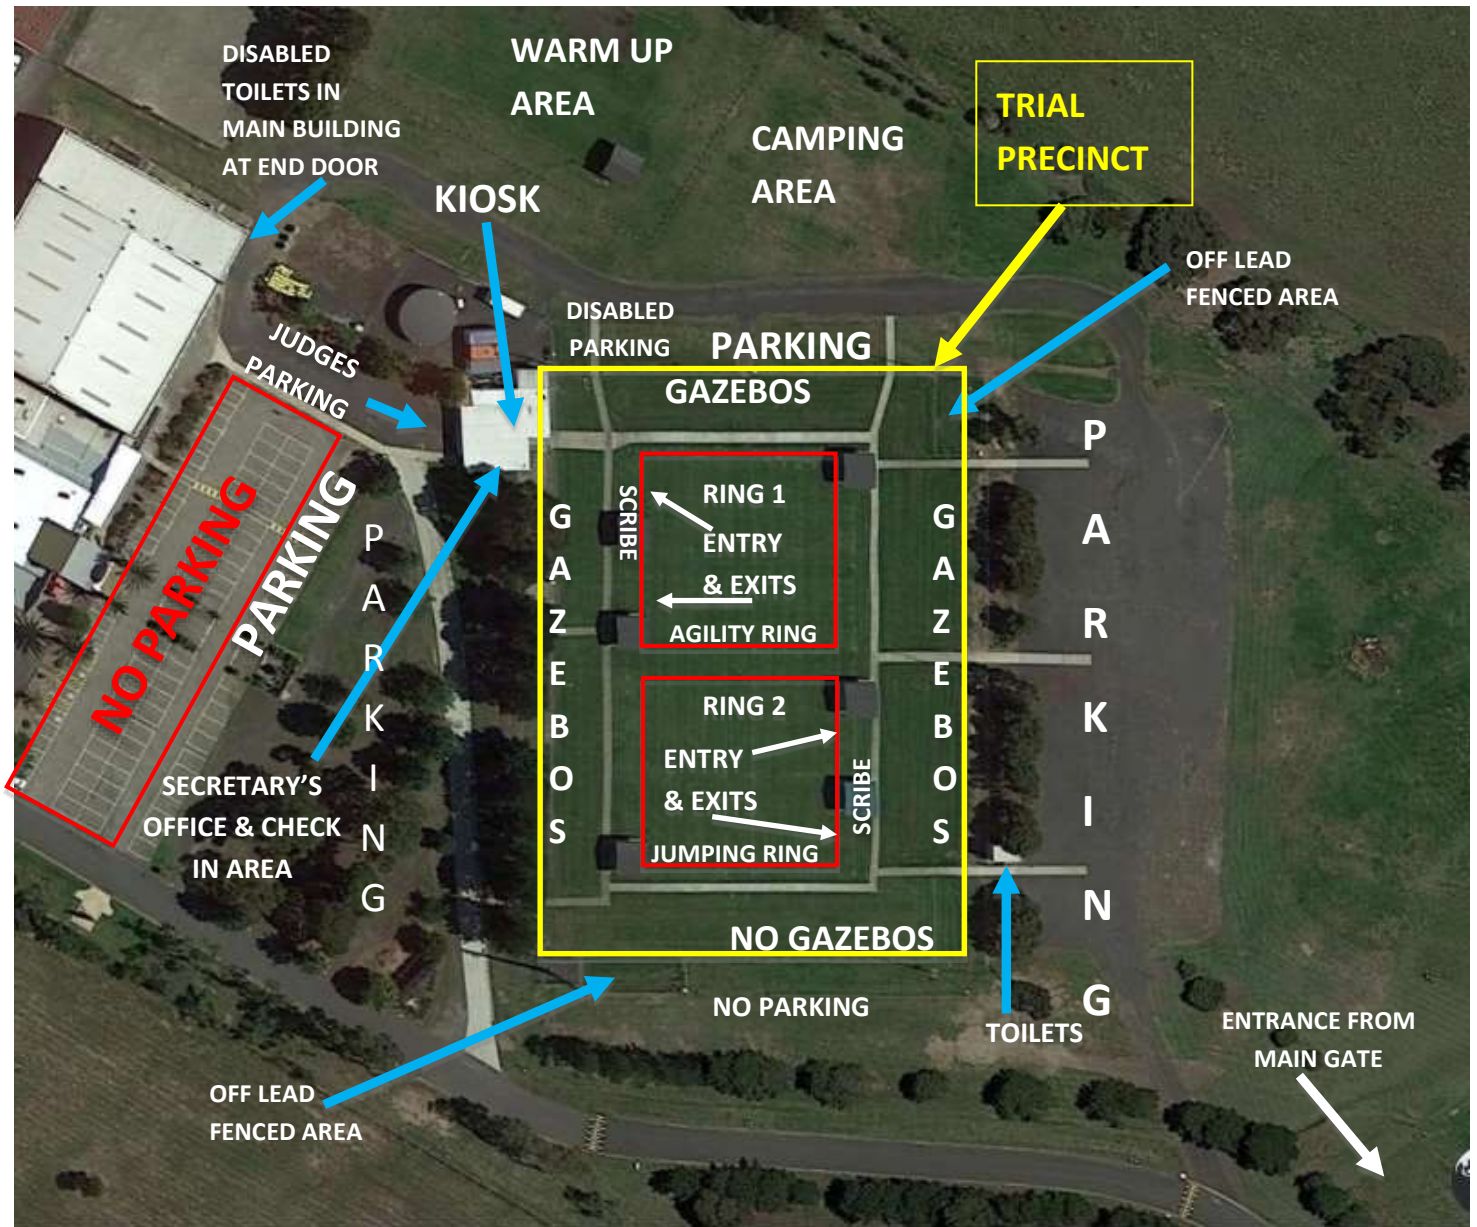

SPLIT WALKS

Split walk is in Open Jumping and other walks under Judges Discretion throughout the day if required.

Trial Precinct

The precinct of the trial is within the fenced area on the main oval marked in yellow lines.

All gazebos must be erected up against the yellow marked fence line to leave adequate space between pathway and rings.

Trial Information

This trial is held under the rules and regulations of the VCA Inc. a copy of which can be inspected in the Trial Secretary's office