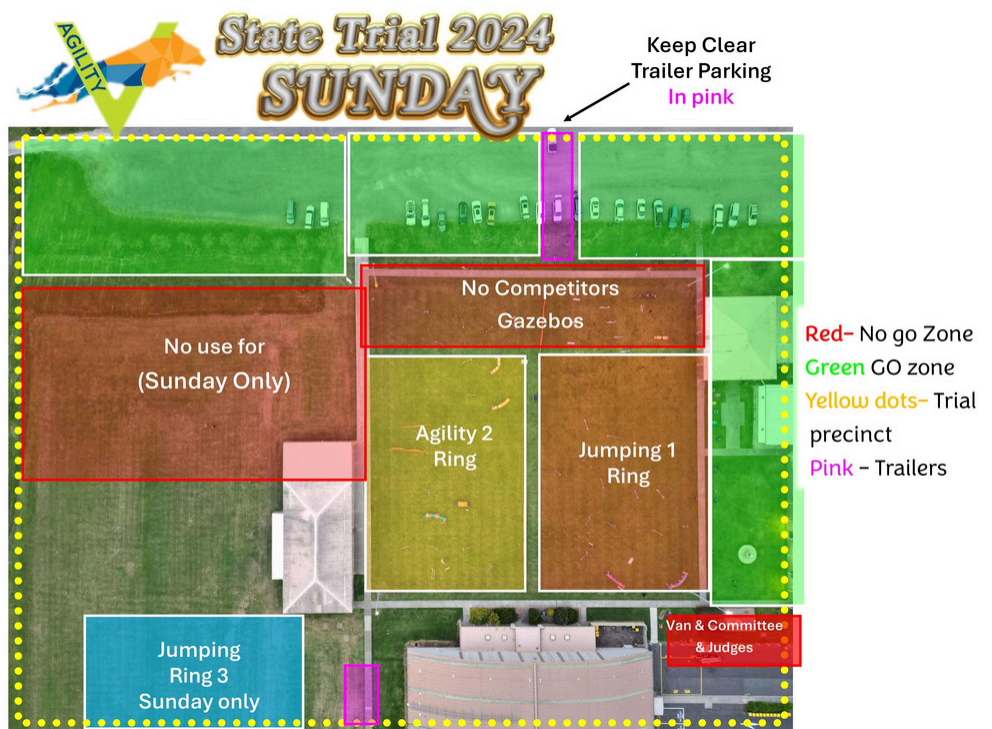

HOT WEATHER CONTINGENCY

Due to the forecast of hot weather this weekend, the committee reserve the right to start the trial at 7:30am each day if the temperature is 30 degrees or above pending Dogs Victoria approval.