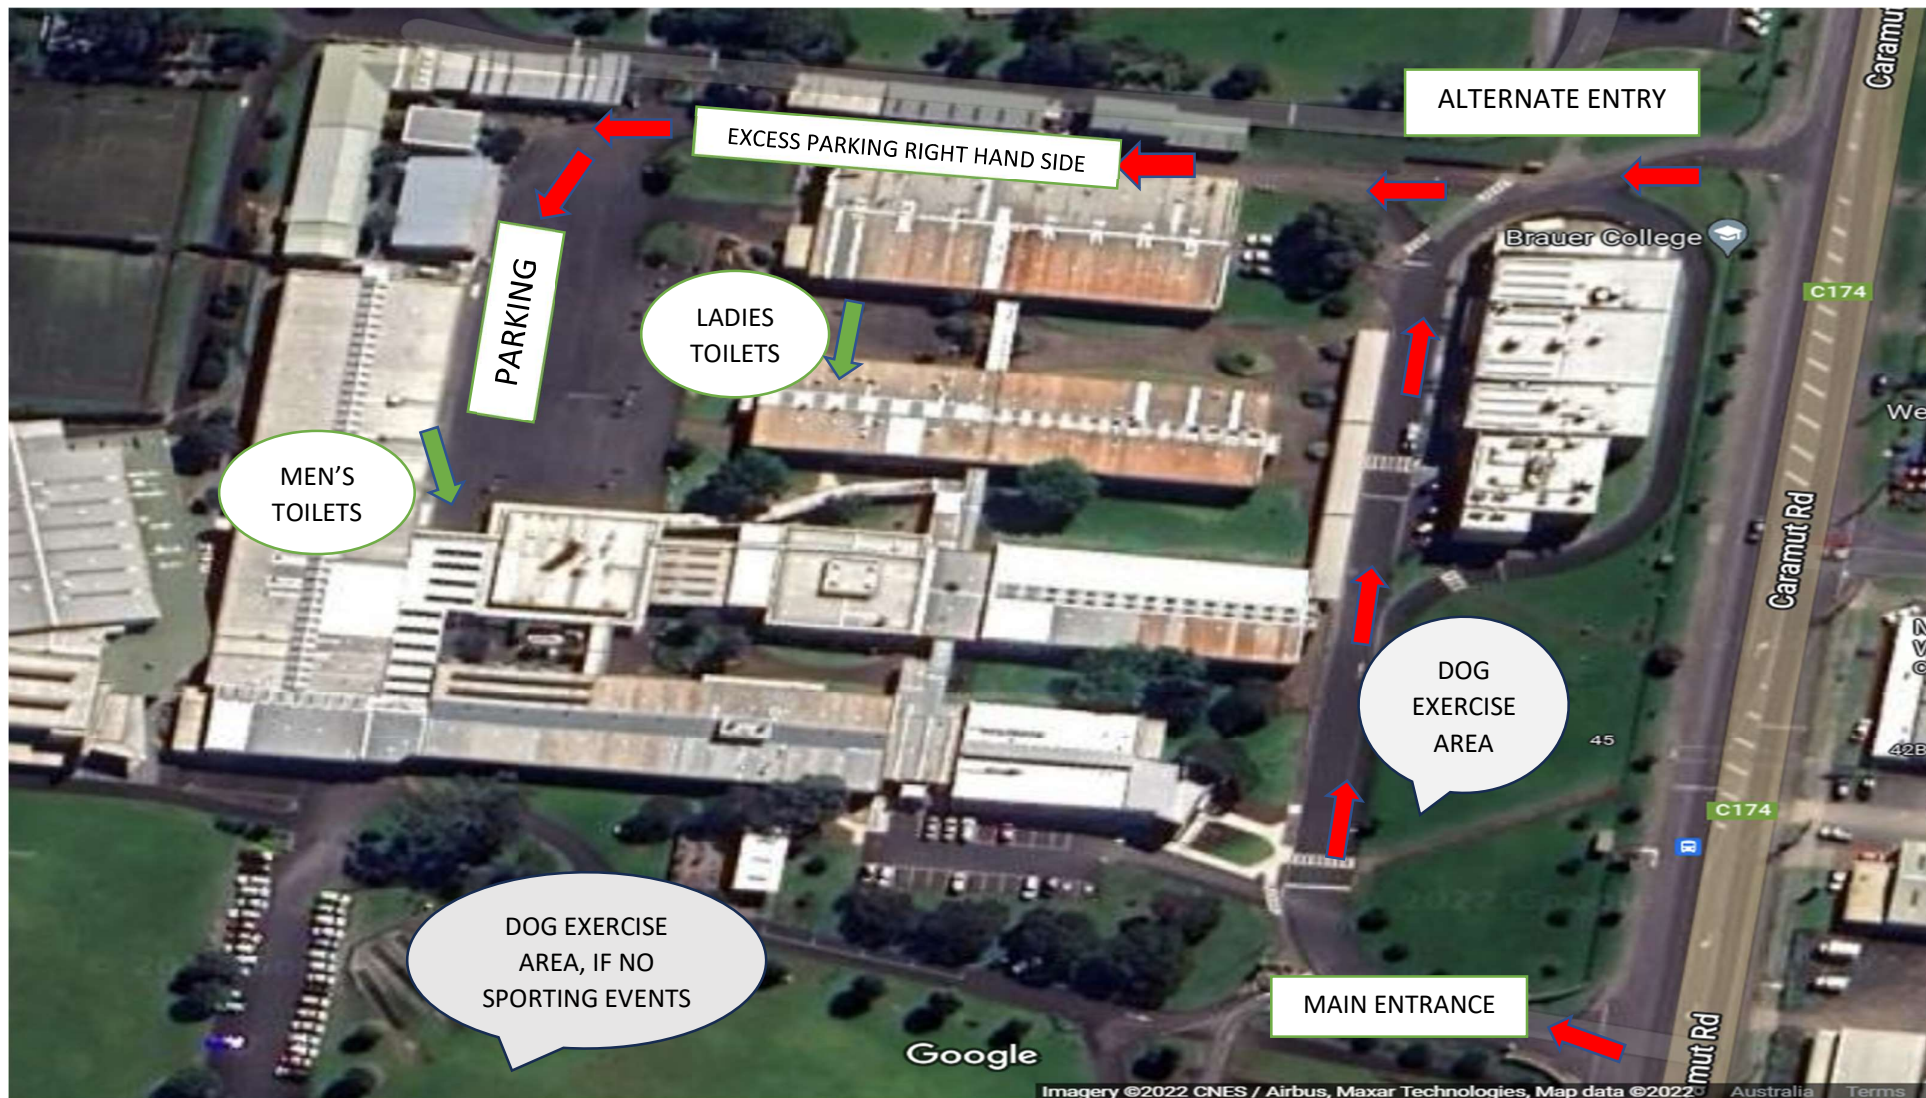

THE TRIAL PRECINCT ENCOMPASSES THE ENTIRE SCHOOL GROUND & THE ROSS ANDER SPORTING COMPLEX, PLEASE ENSURE YOU CLEAN UP YOUR GENERAL RUBBISH AND CLEAN UP AFTER YOUR DOG. STRICTLY NO SMOKING OR VAPING WITHIN THE SCHOOL GROUNDS/TRIAL PRECINCT. DOGS MUST BE ON LEAD AT ALL TIMES WHEN NOT COMPETING. ENTER VIA THE MAIN GATE OR VIA THE ALTERNATE ENTRY AS MARKED.