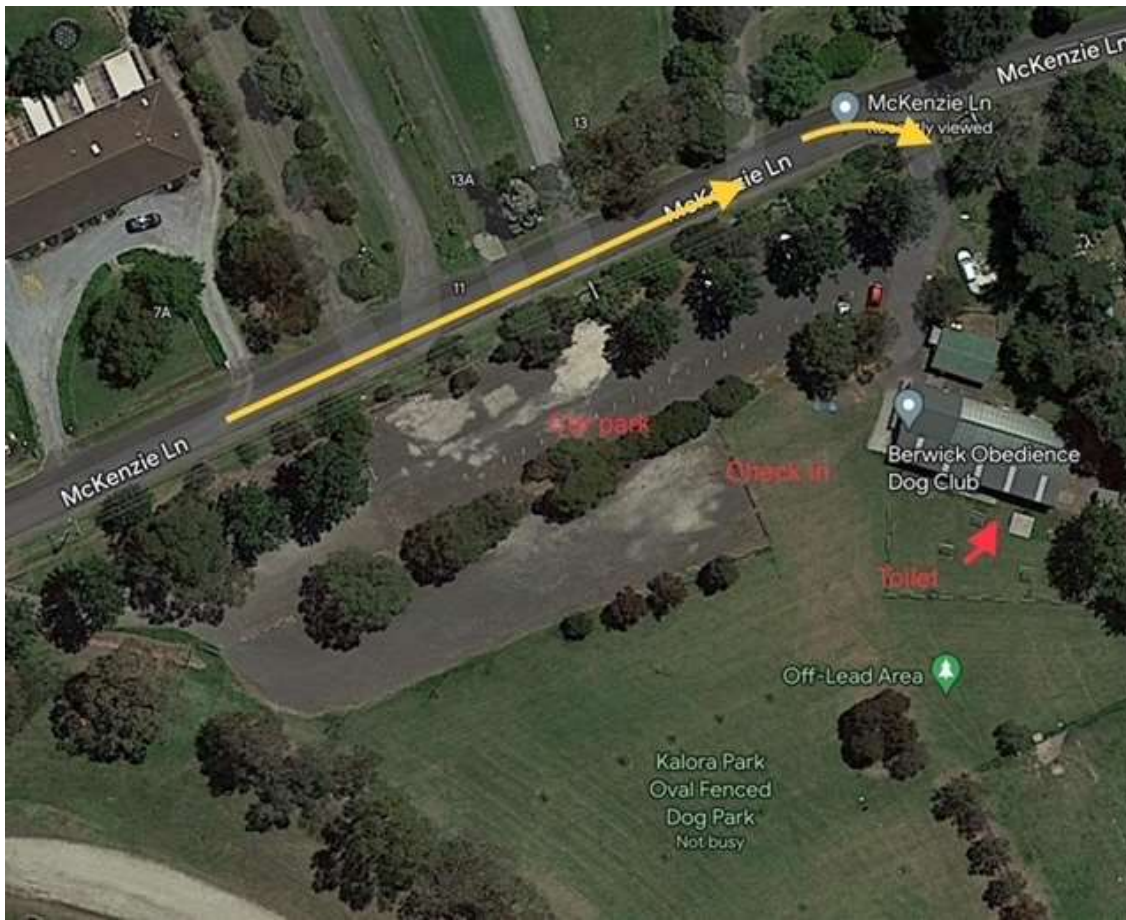

**Vet: The closest Emergency Veterinary Clinic is Casey Emergency Vet, located at 4/471,
Princes Hwy, Narre Warren.**

Phone: (03) 8790-1625

Arrival Time: The gates will open to competitors at 8:45am.

Parking: There will be a steward to direct you to a parking spot. Parking near the clubrooms is for officials and helpers only.