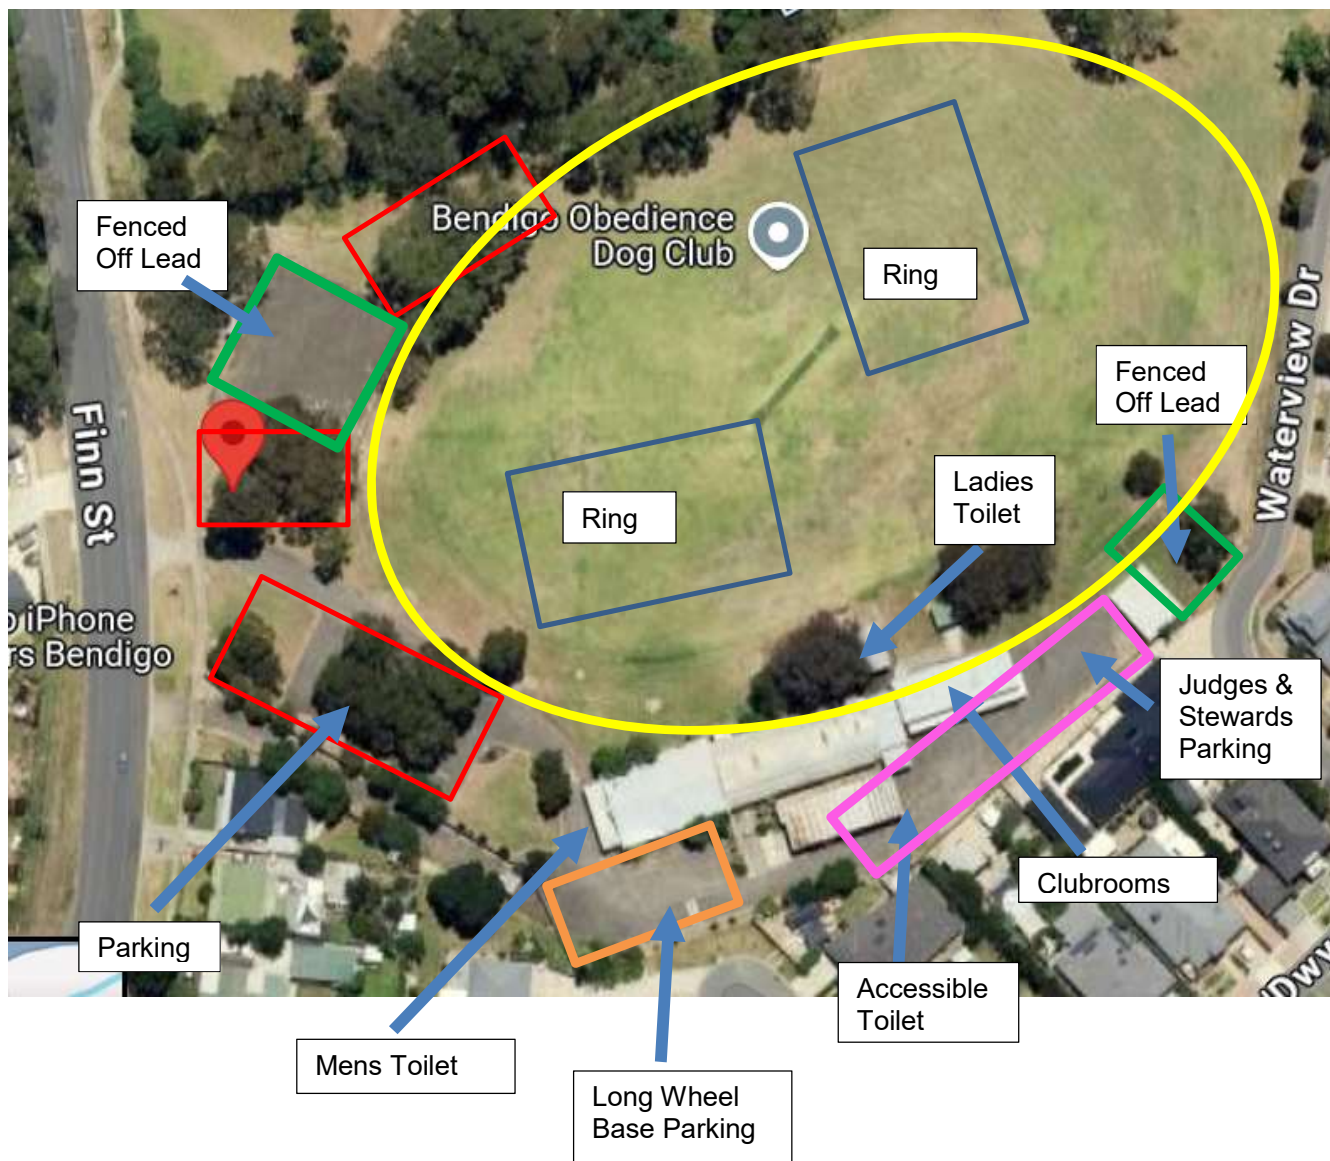

Passcards

AM pass cards will be available in the clubrooms once ready (after judges have had lunch).

PM pass cards will be available in the clubrooms **AFTER** courses are re-set for Sunday or the rings packed up on Sunday.

Titles

Should you obtain a title at our trial, please see the Trial Secretary (Sarah) for a title ribbon.

Club Member Awards

The Dorothy Heffernan and Ian McCallum memorial sashes that are awarded to Bendigo Club Members for the fastest qualifying time in Agility and Jumping will still be awarded. These will be presented during club training times on Sunday the week after the trial.