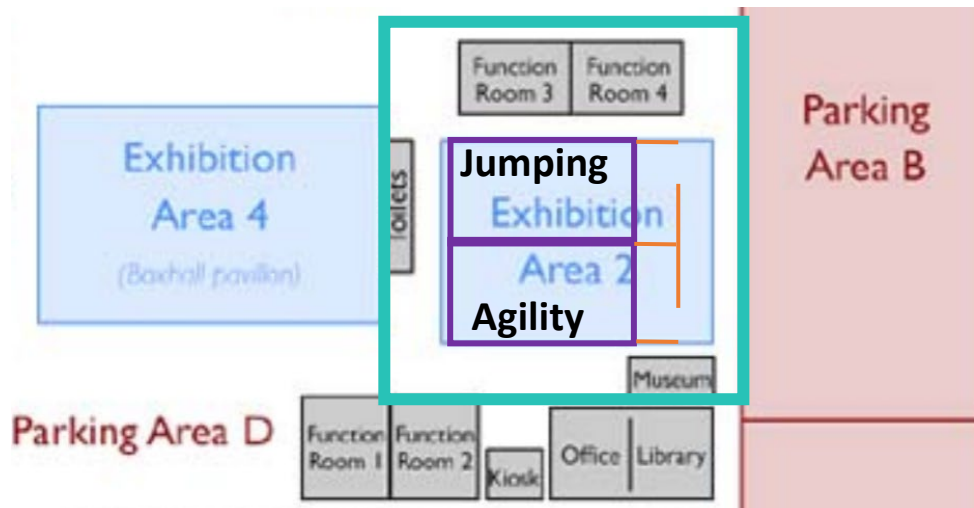

Trial Precinct (Indicated by the teal line)

Rings will have barrier mesh with entry and exit spaces.

There will have a “3 dog lock-in” for the start. Runs will be in catalogue order but the Assembly Steward has the authority to change that order to ensure the rings run smoothly. Please be sure you follow the Assembly Stewards’ directions.

Please be courteous and leave ring entrances and exits clear for handlers and dogs to enter and leave rings easily. As soon as your run is complete, please leave the area to alleviate congestion. A reminder that no toys, treat bags or crates to be within 5 metres of rings.

PRESENTATIONS Once all equipment is packed away, in Function Room 3 (near Area 2).

PRIZES

- Sash and prize (Laila and Me) for first qualifying place, sash for second and third qualifying places in each height in each class. Qualifying sashes available
- Fastest Precision Agility Academy Club Member Agility Dog and Fastest Precision Agility Academy Club Member Jumping Dog (Positive K9 and Shy Tiger)
- Fastest Jumping Dog and Fastest Agility Dog for each height category –Sash and prize (Positive K9) award.