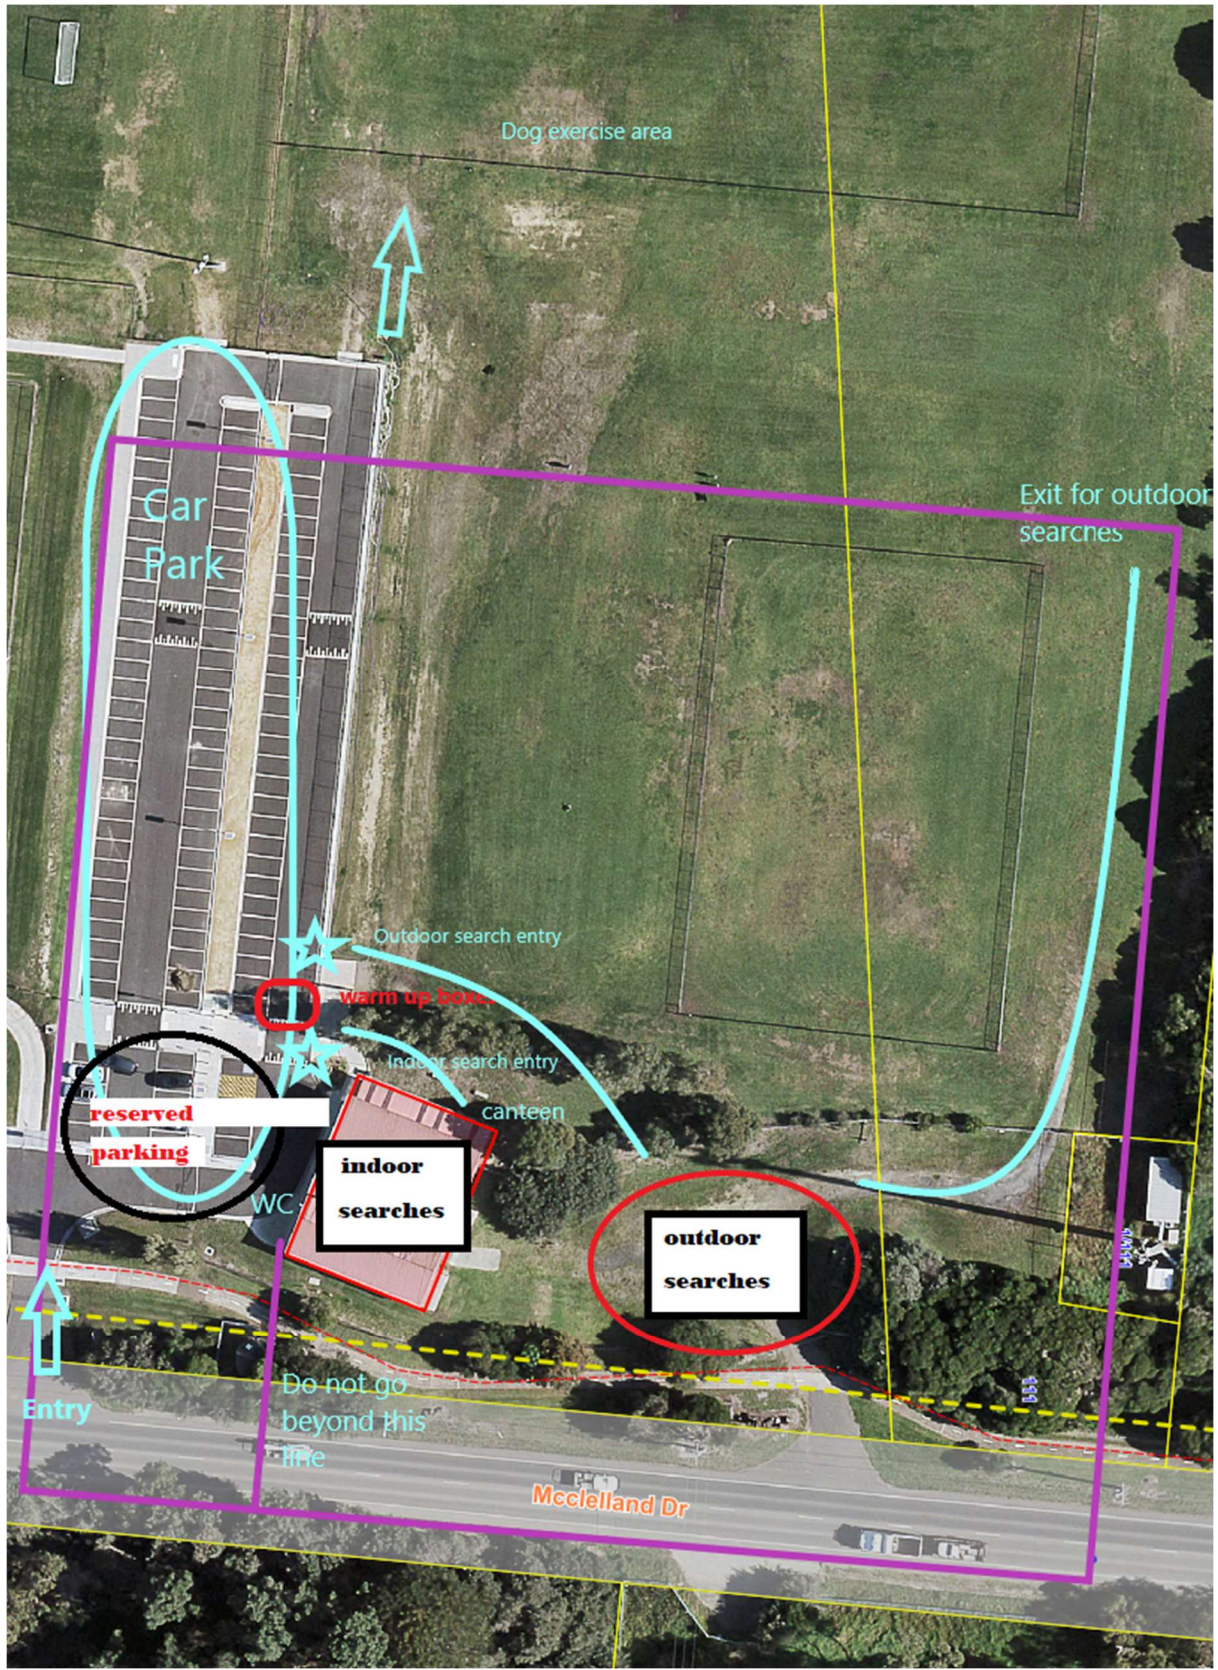

TRIAL PRECINCTS

The trial precincts are marked in purple, the exit path from the outdoor searches is either up around the first fenced area or along the road (footpath). Further instructions will be provided at the briefings.

AM Advanced - Container Advanced (SWCA)					
Cat #	RUN	Dog	Owner	Judge: Jo Bates Handler	Breed
1		1 Yeoville Monkey Magic SWN TK.S. RN.	Ms T Beattie	Tammy Beattie	Border Collie
2		2 Oskal Belle Of The Ball TK.S. SWN RN.	Ms J Conroy	Julie Conroy	Cavalier King Charles Spaniel
3		3 Otesha Akiolojia CCD. JC. RE. JD. AD. SPD. SWN	Mrs S & Ms A Courtney	Anastasia Courtney	Rhodesian Ridgeback
4		4 R.CH. Mataganah Sapphire Moon CDX. GD. JDM. SPD. ADM.	Miss S Kerwin	Susan Kerwin	Labrador Retriever
5		5 CH. Diamondswiss Jewel Of Centurio RN. SWN	Ms P Alan	Paula Alan	White Swiss Shepherd Dog
6		6 Tallanganook Sibyl SWN	Miss C Mechielsen & Mr J Galik	Jamie Galik	Hungarian Vizsla
7		7 Pip	Ms E Schnelle	Emma Schnelle	Associate Register
8		8 Barduff Poppa Bear RN. SWN N.SPRD	Dr C Nottle	Carmel Nottle	Labrador Retriever
9		9 Kelprin Miss Echos SWN	Mrs J Robinson	Janet Robinson	Welsh Corgi (Cardigan)
10		10 TS. CH. T.CH. Kingrowan Kathryn Lou RN. SWA TK.S. TDX.	Mrs H Turpie	Heather Turpie	Welsh Corgi (Pembroke)
11		11 Taylea Destiny JD. JDX. SPD. AD. SWN	Mrs K Grant	Kaye Grant	Border Collie
12		12 Alanglen Johnny B Goode HTM.S. SWA TK.N. RE. FS.N.	Miss J L Carlile	Jannelle Carlile	Labrador Retriever
13		13 Killara All Star Band TD.	Ms H Bishop	Helen Bishop	Golden Retriever
14		14 DUAL. CH. (T) TRI. CH. Keanstar Grand Impression RN. CCD. SWN	Mr H & Mrs Y Kamo	Yuki Kamo	Golden Retriever
15		15 Maggie SWN	Mrs J Brown	annette brown	Associate Register
16		16 Rozate What A Leap RN. TD. CCD. SWN	Mrs J Anderson	Mrs J Anderson	Australian Shepherd
17		17 CH. Hasenway Daddy Cool SWN RN. CCD. CD.	Mr J G & Mrs J A Strachan	Judith Strachan	German Shepherd Dog
18		18 CH. Merrinda This Girl Of Joy RN. SWN TK.S.	Miss C Stipic	Claire Stipic	Border Collie
19		19 Dakota SWN	Mrs C Cahill	Chris Cahill	Associate Register
20		20 Badger TK.N. RN.	Ms S A James	Sian James	Associate Register
21		21 Nativerun Squirrel SWN RN.	Miss W McLean	Wendy McLean	Labrador Retriever
22		22 Woody	Ms J Haberl	Jacqueline Haberl	Associate Register
23		23 Arajoel Showme Lill CD. ET. RAE. RM. TK.N. SWN	Mrs H & Mr P Vernon	Peter Vernon	Border Collie
24		24 Duszah Dramatic Tia ET. RE. RAE. SWN TK.N. CD. SWA	Mrs H & Mr P Vernon	Helen Vernon	Border Collie
25		25 Kimja Spirit Of The Water TD. SWN RN.	Miss Y Sutton	Yvonne Sutton	Lagotto Romagnolo
26		26 Danni PT. RN. HSAs SWN	Miss E Taalman	Erica Taalman	Associate Register
27		27 T.CH. Rozate Bb Boston Red Sox CD. SWN RAE. TK.I. TSD. RM.	Mrs A Cochrane	Anita Cochrane	Australian Shepherd
28		28 CH. Langrigg How Cool Am I SWN	Miss C Bowler & Ms L Osmotherly	Clare Bowler	Beagle
29		29 Idelia Yuna My Love RN.	Ms R Tjokrodiardjo	Revina Tjokrodiardjo	Welsh Corgi (Pembroke)
30		30 Orwin Quincy	Miss J Kakos	Joanne Kakos	English Setter
31		31 Frankie SWN	Ms B McPhee-Lam	Biddy Mcphee	Associate Register
32		32 Arlo TK.S. RE. SWN	Miss A Mahoney	alexandra mahoney	Associate Register
33		33 T.CH. TS. GRAND.CH. Alchemy Honey Baby SWN	Ms J Terlecka	Jolanta Terlecka	Rottweiler
34		34 Indie RA.	Ms D Anderson	Deb Anderson	Associate Register
35		35 Piperdubh Mistymorn SWN	Mrs J Davey	Jane Davey	Border Collie
36		36 CH. Brashawin Galadriels Gift SWN TK.S. RN.	Mr B & Mrs S Winkler	jesykah broadbent	German Shepherd Dog
37		37 DUAL NEU.CH.RO Starkehre Run Lola Run RAE. PT. TDX. WWPD. TSD. (	Ms B A Terrill	Bobbee terrill	Rottweiler
38		38 Taaffeite Midnight Winter Star SWN TK.I.	Miss E Hall	Elizabeth Hall	Border Collie