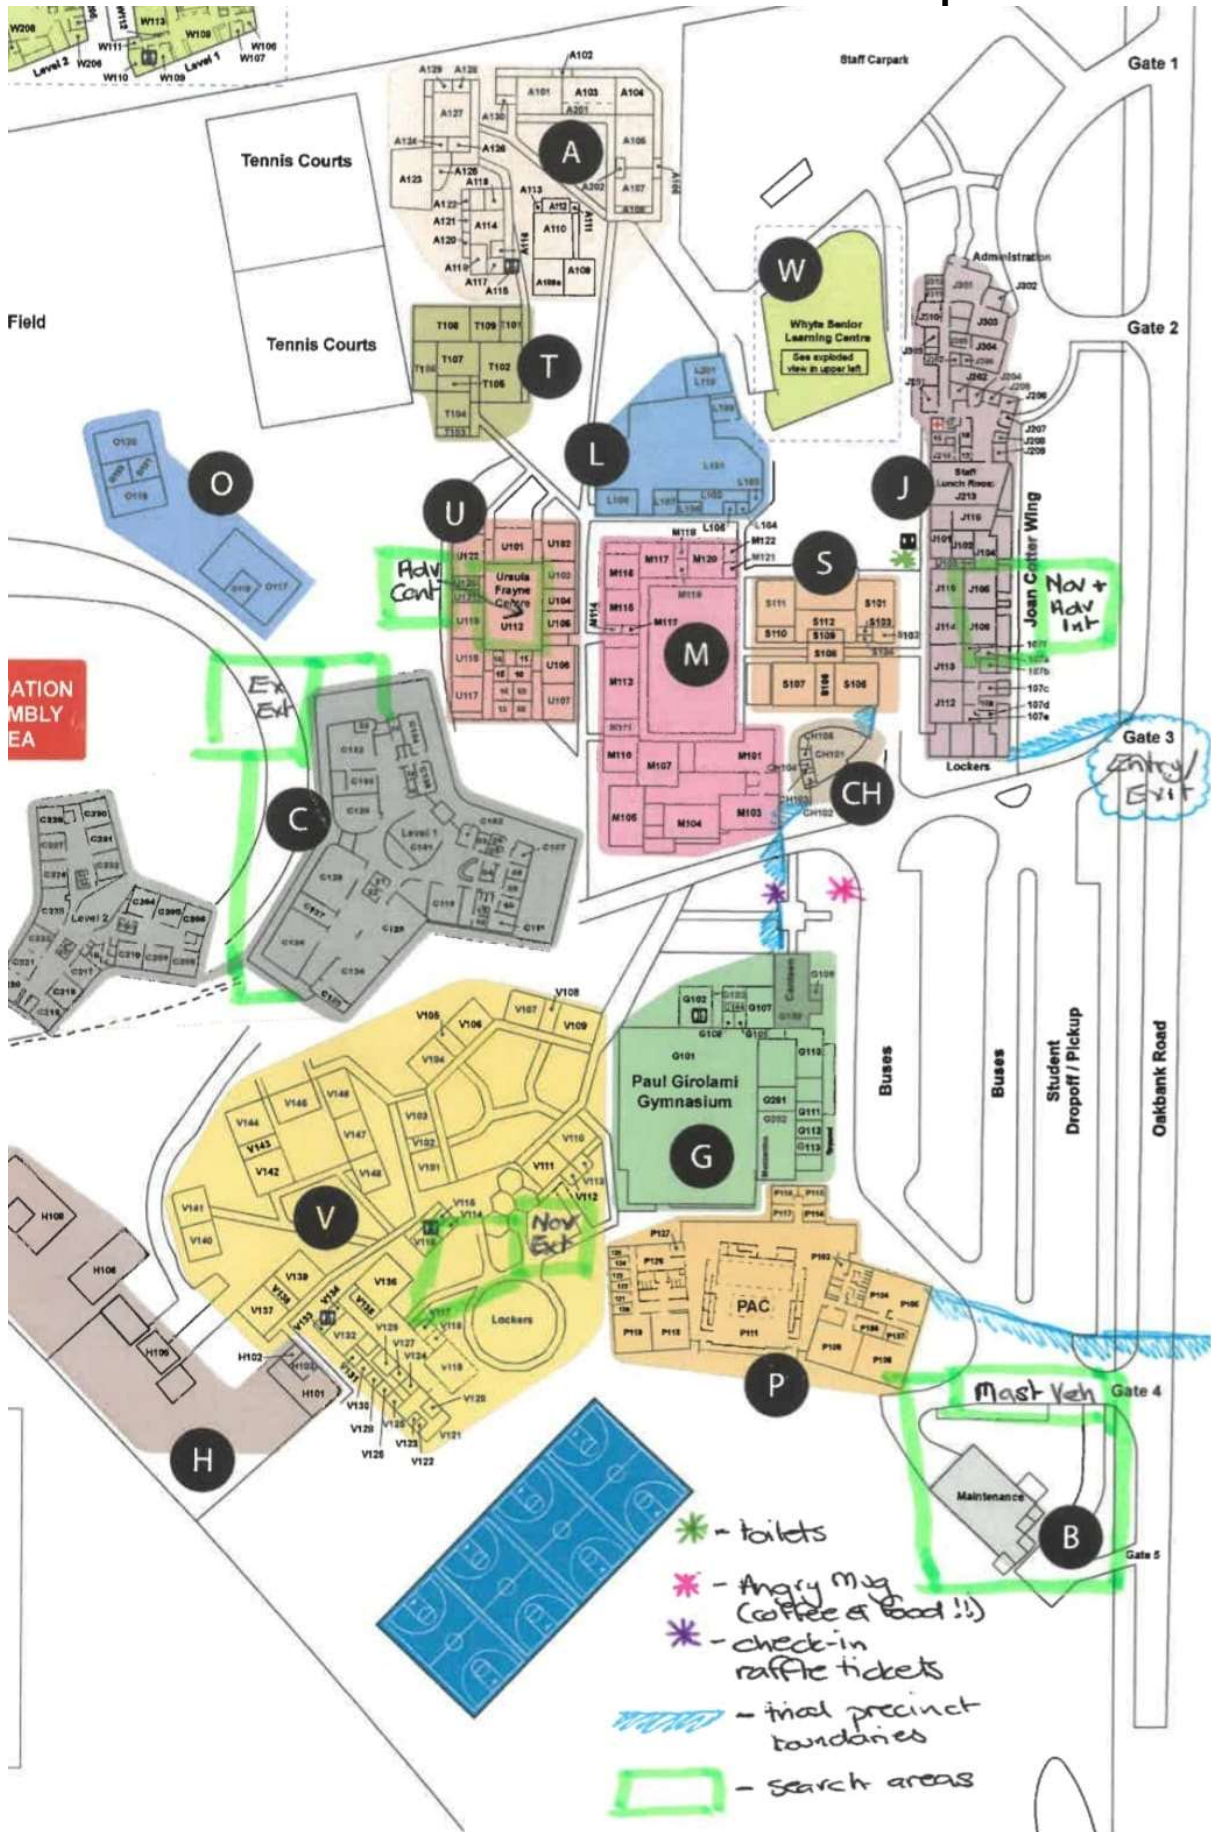

The entire School Grounds will be the trial precinct.