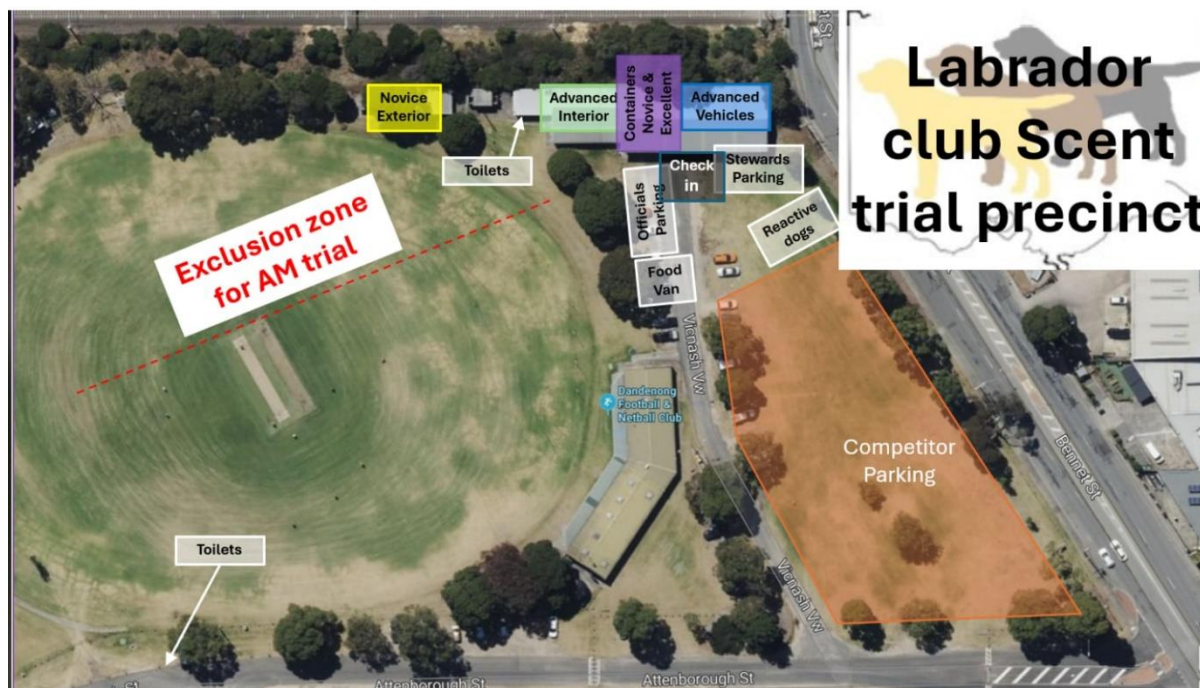

Parking

Parking will be as per map provided below, near the shed/building road. Enter Via Bennett Street as soon as you drive turn the first right to the Poultry Shed. There will be limited shading for cars. If its raining there are spaces to set up gazbeos in the carpark.