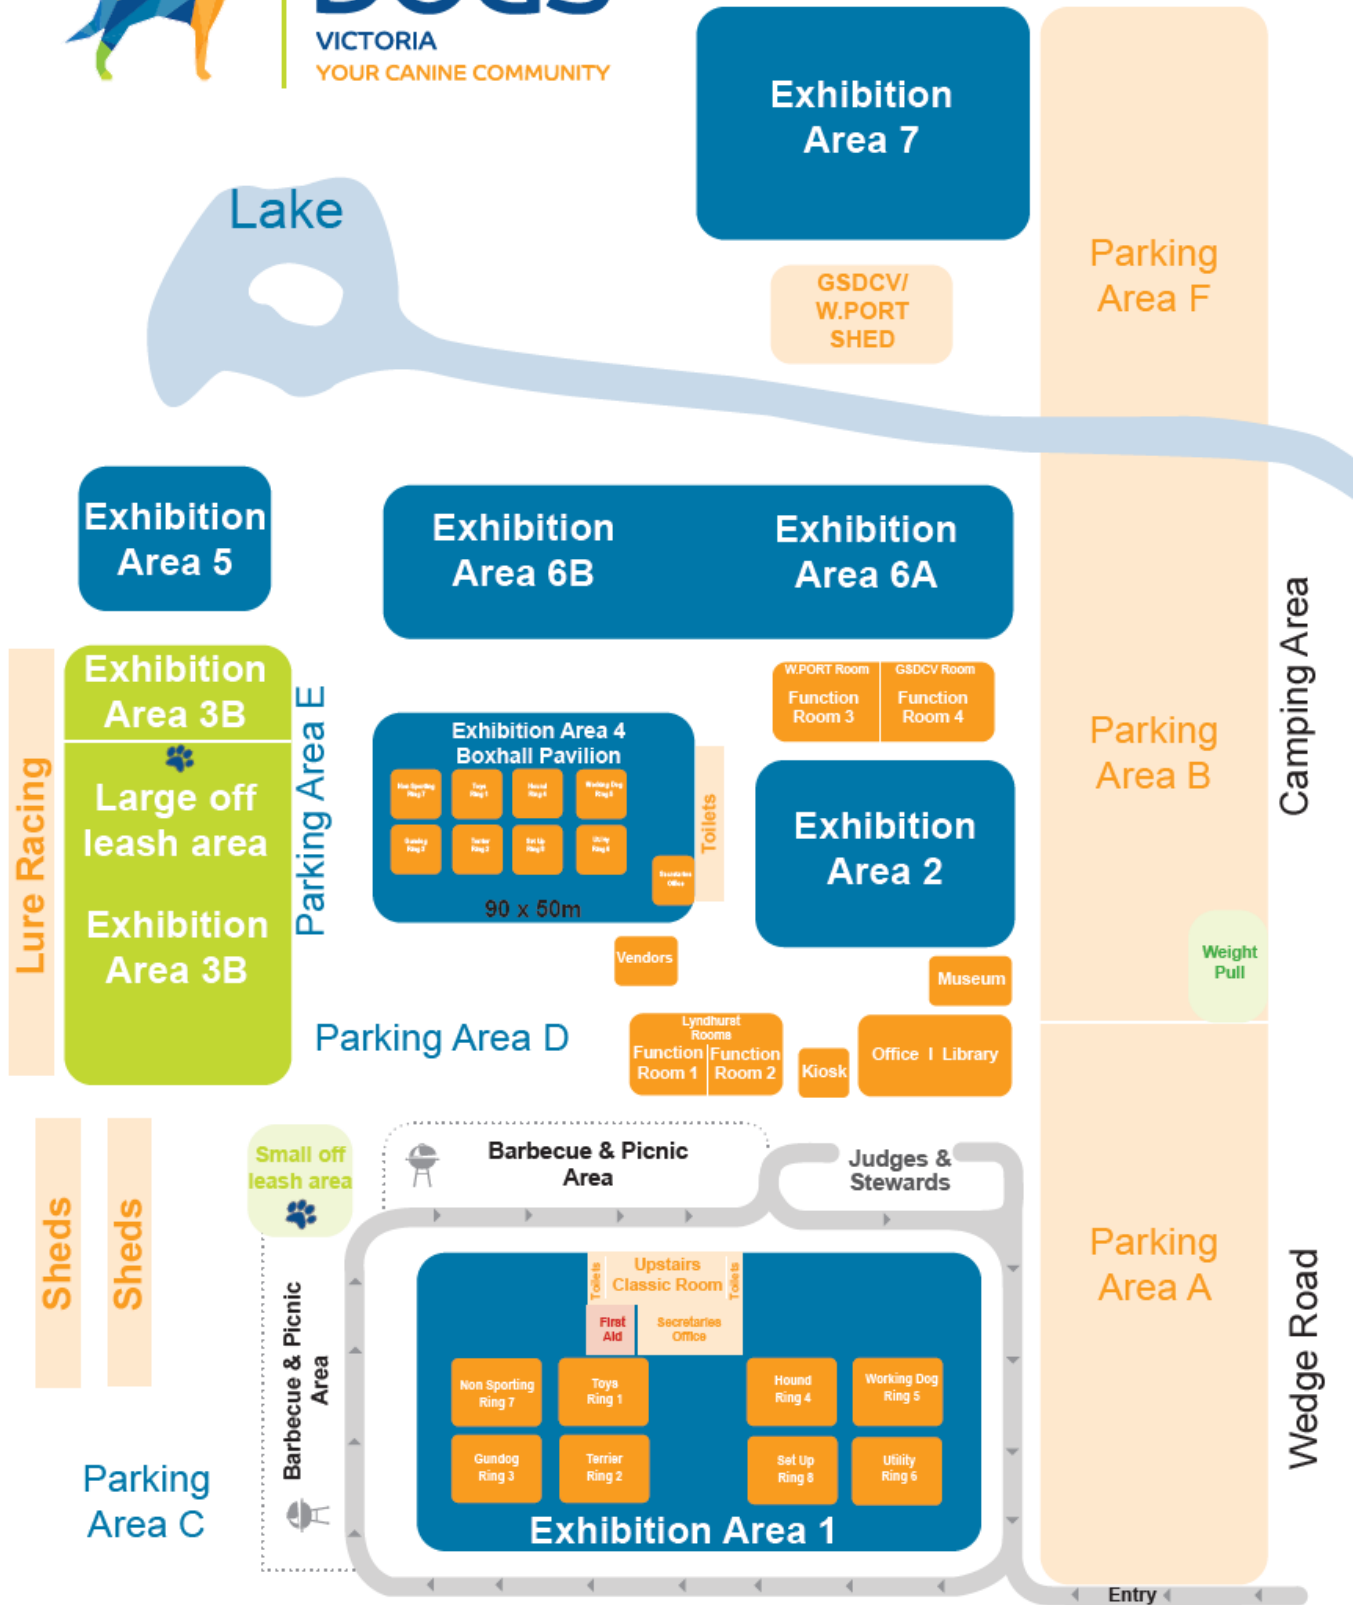

1st _____ / _____ 2nd _____ / _____ 3rd _____ / _____

DOGS
VICTORIA
YOUR CANINE COMMUNITY

KCC Park

655 Westernport Highway, Skye 3977 (Dandenong Hastings Road)

Amended080923