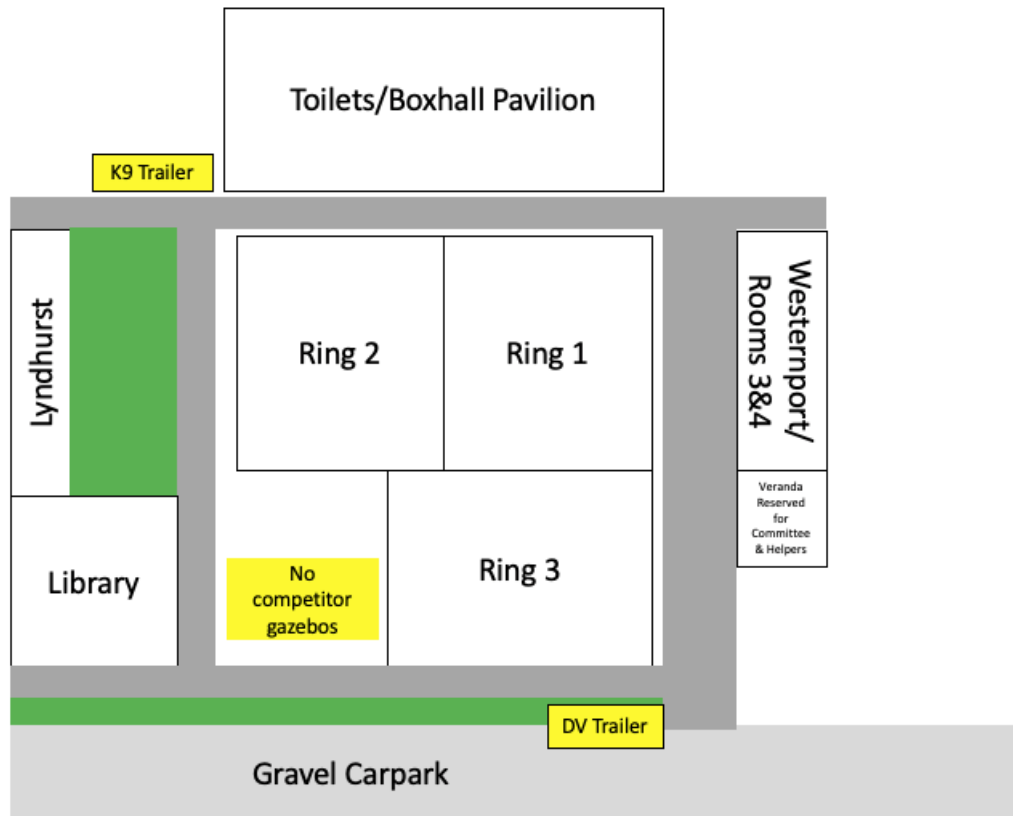

Please note that all PM rings will commence at the same time. There will be a lunch break of at least 30 minutes after the completion of the last AM ring.

Trial Precinct (purple line)

Ring Map

Prize Schedule