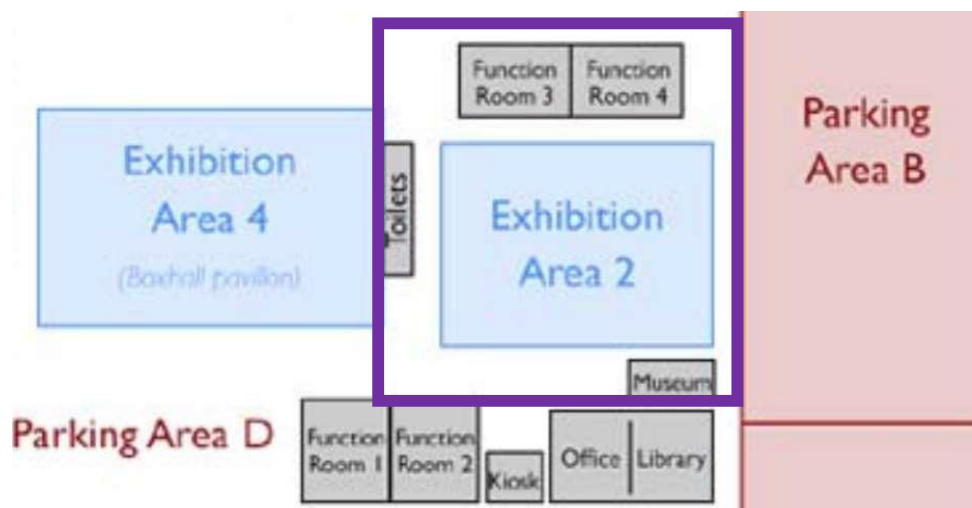

Please note that all PM rings will commence at the same time. There will be a lunch break of at least 30 minutes after the completion of the last AM ring.

Trial Precinct (purple line)

Ring Map

Prize Schedule