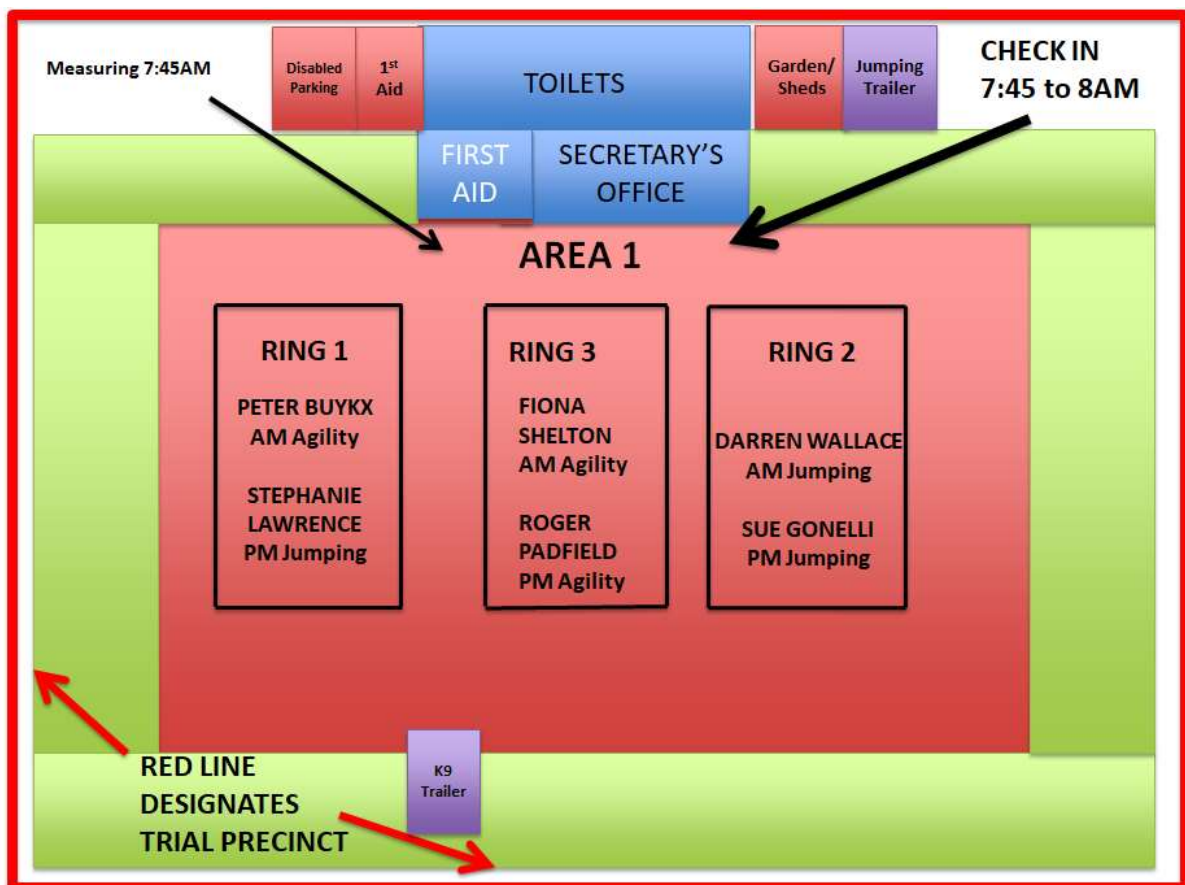

## TRIAL PRECINCT

The Trial precinct is comprised of Area 1. Competitors are reminded that, except for designated off leash areas, all dogs must be on leash at all times.

A map of the Ring Layout of the grounds is shown below.