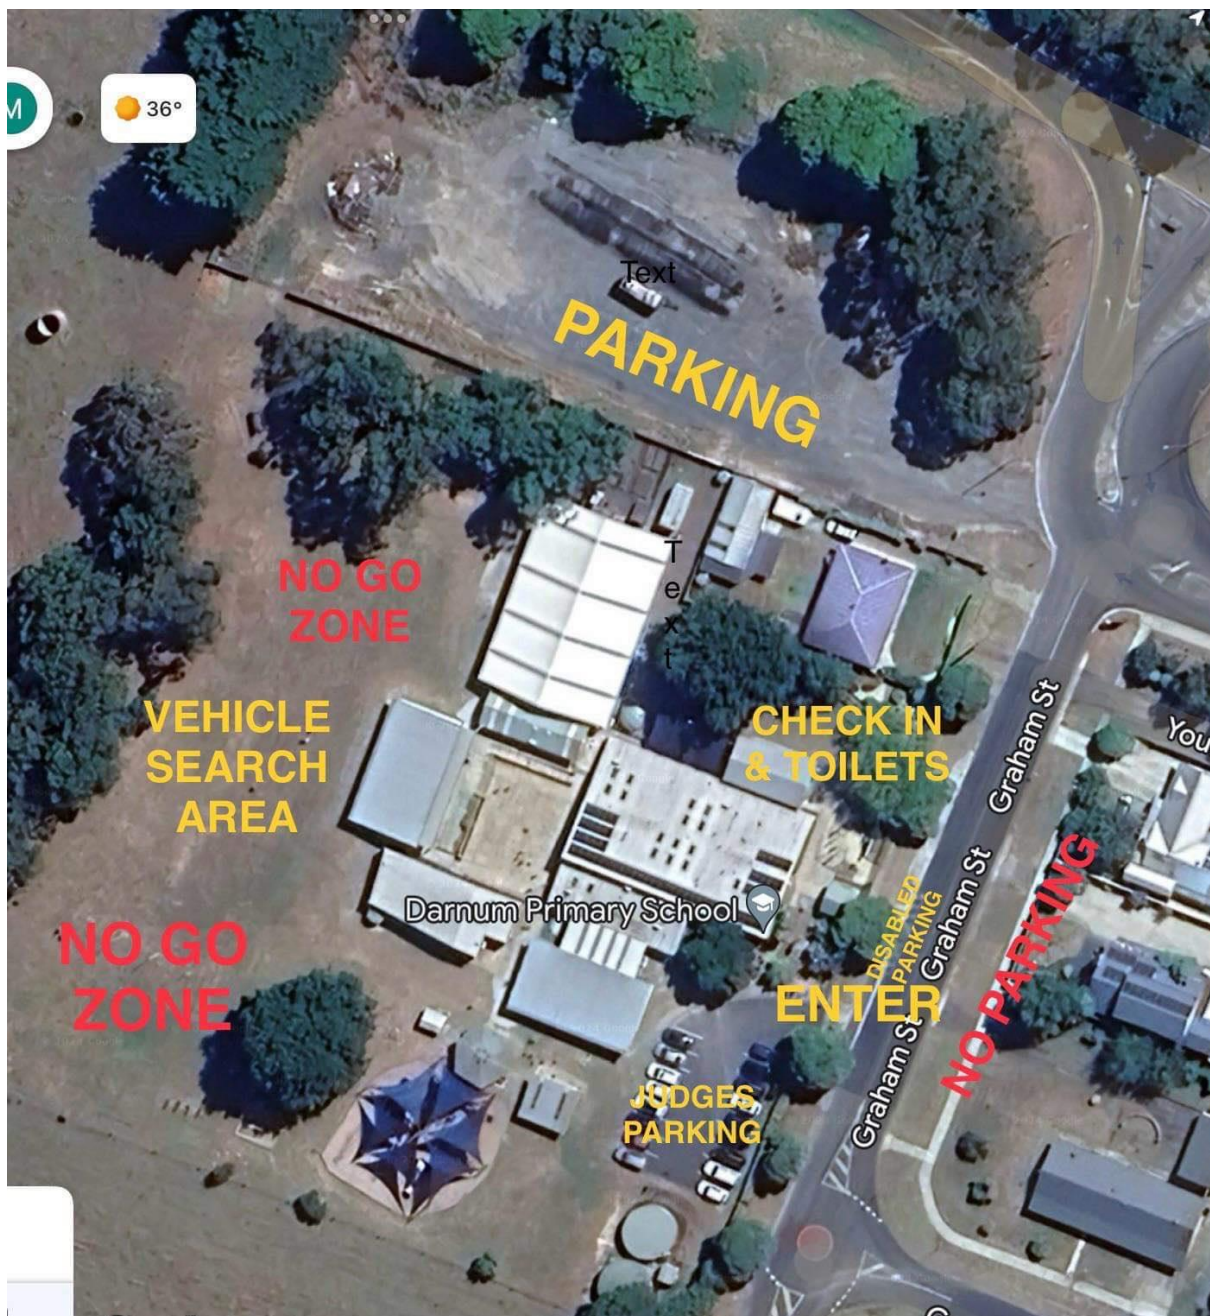

Parking

There is ample parking and parking marshals will be on site to assist from 6.45am. Please follow directions and be considerate of your fellow competitors. There will likely be a turnover in the carpark around midday. Please also respect the private properties around the school, do not park on nature strips, or block access to driveways or footpaths.

If you have a highly reactive dog, please speak to the marshals and they will assist with parking you safely.

Disabled parking will be within the school grounds with the judges and officials.