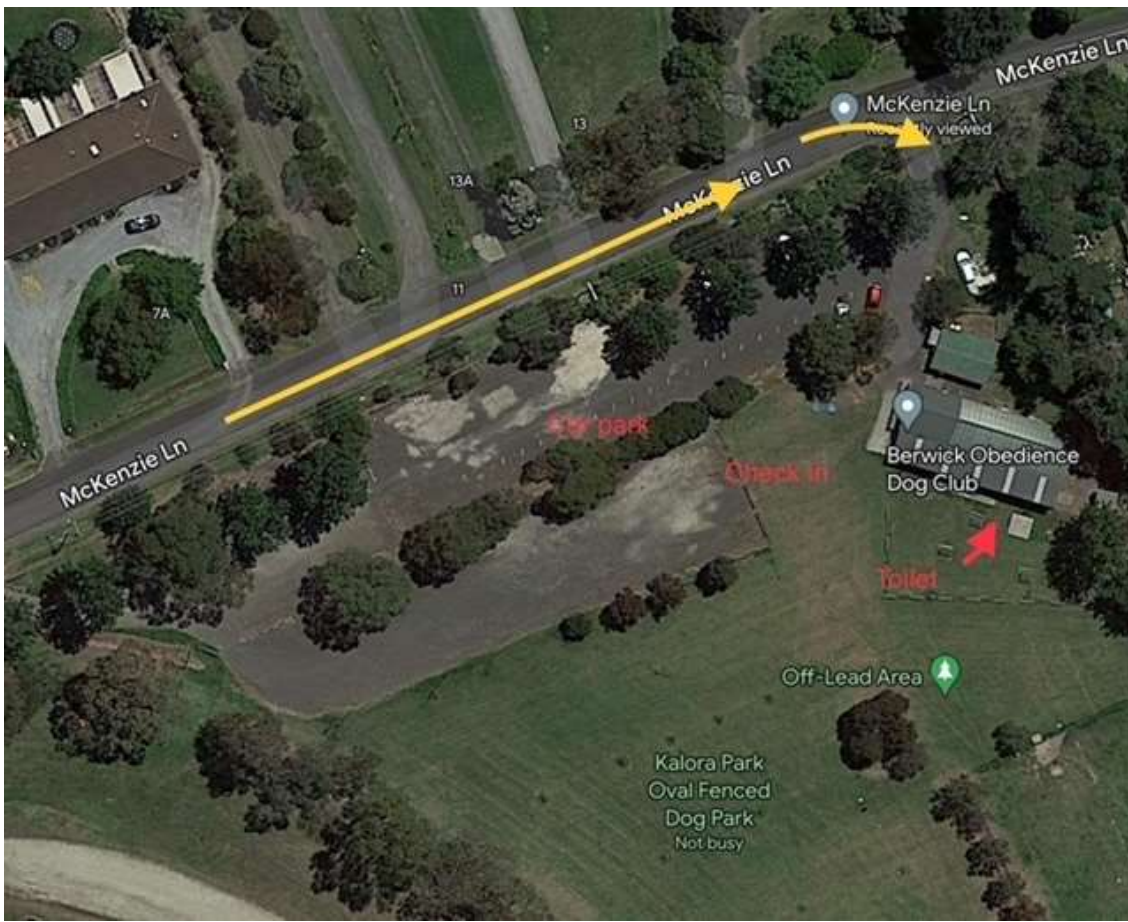

First Aid Kit and Defibrillator are located in the Office area of the Clubrooms.

Vet: The closest Emergency Veterinary Clinic is Casey Emergency Vet, located at 471, Princes Hwy, Narre Warren. Phone: (03) 8790-1625.

Precincts of the Trial.