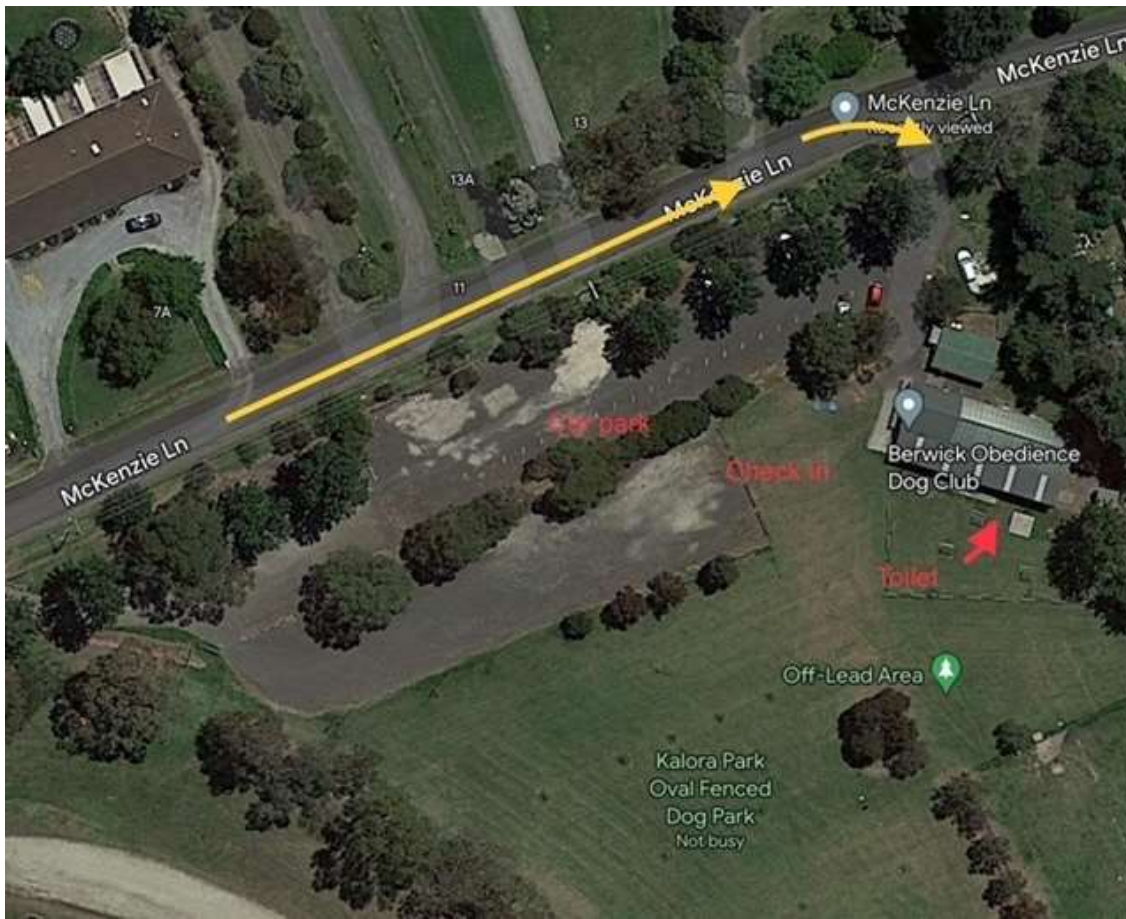

Vet: The closest Emergency Veterinary Clinic is Casey Emergency Vet, located at 471, Princes Hwy, Narre Warren. Phone: (03) 8790-1625.

Precincts of the Trial.

Arrival Time: The gates will open to competitors at 9:00am.