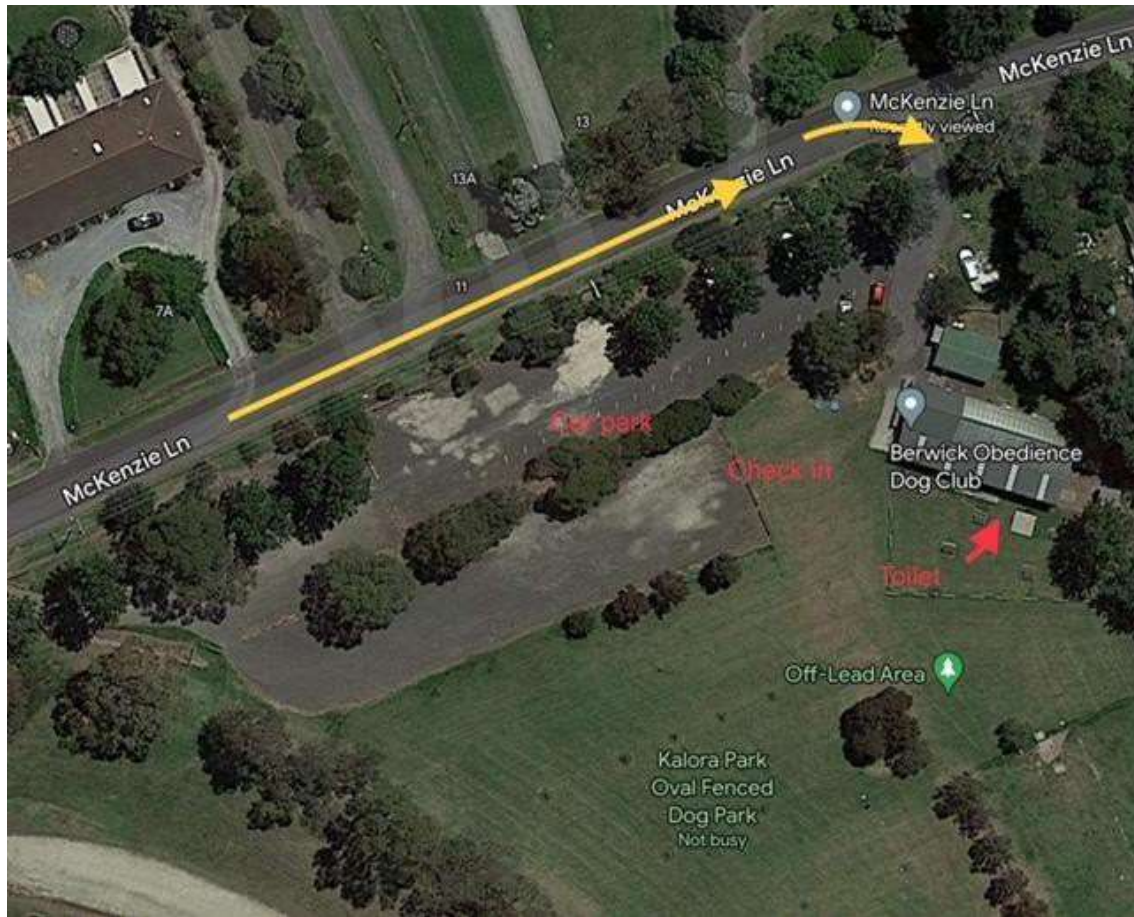

Precincts of the Trial.