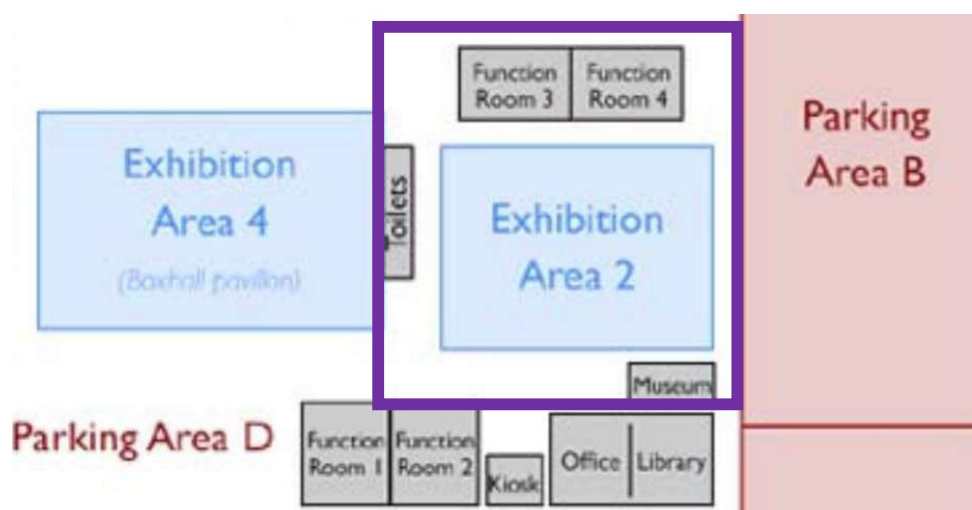

Please note that all PM rings will commence at the same time. There will be a lunch break of at least 30 minutes after the completion of the last AM ring.

Trial Precinct (purple line)

Ring Map

Prize Schedule