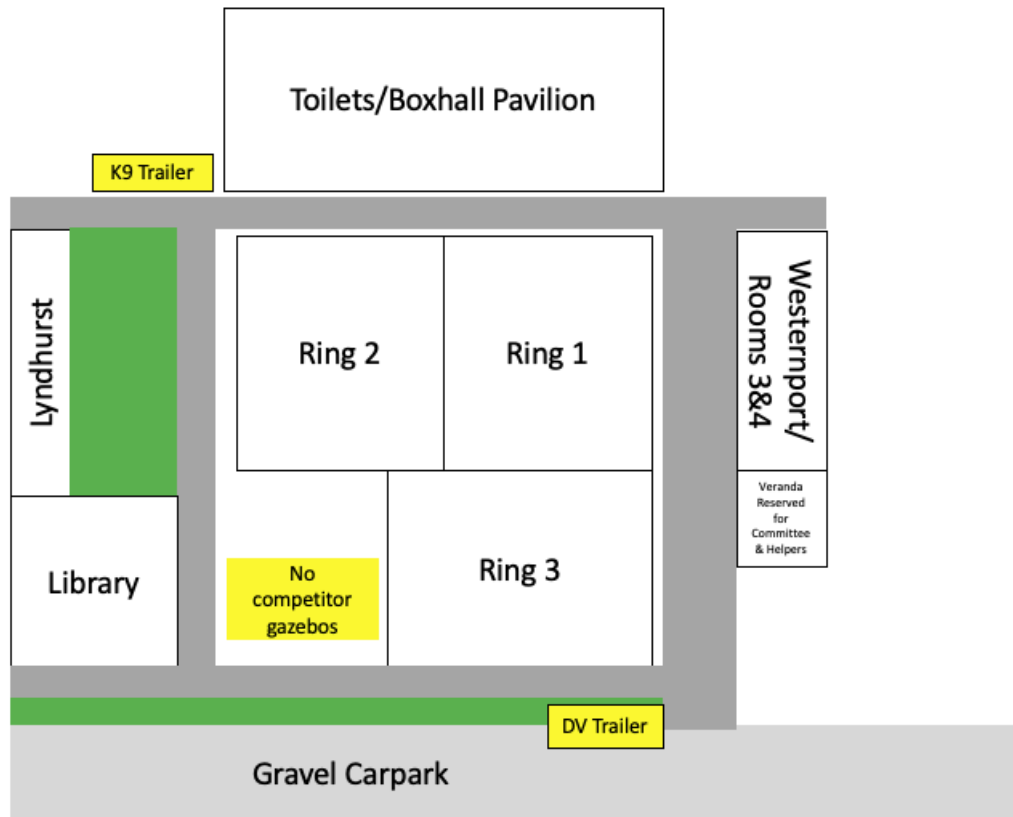

Please note that all PM rings will commence at the same time. There will be a lunch break of at least 30 minutes after the completion of the last AM ring.

Trial Precinct (purple line)

Ring Map

Prize Schedule