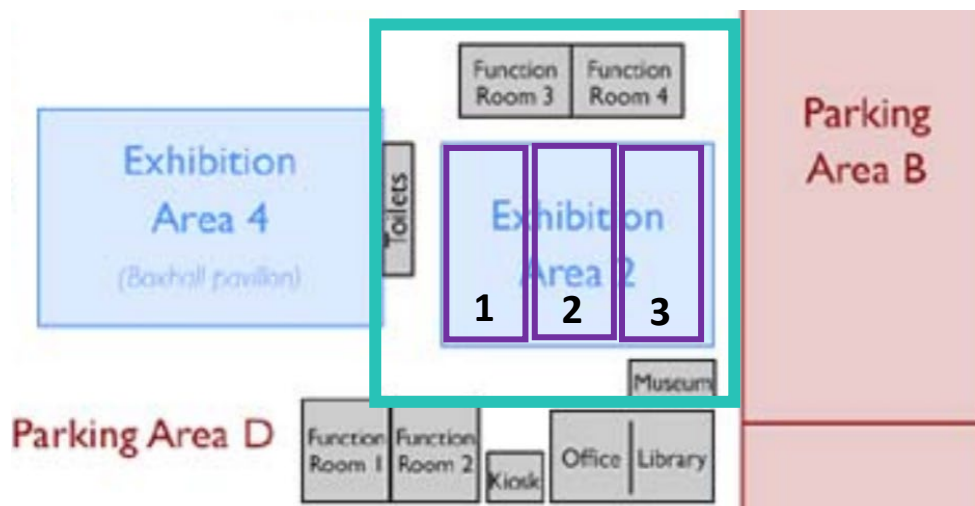

Trial Precinct (Indicated by the teal line)

Rings will have barrier mesh with entry and exit spaces.

We must avoid competitors (and their dogs) to linger in these areas. Please do not stand in these areas if you are not in the next 5 dogs. As soon as your run is complete, please leave the area.