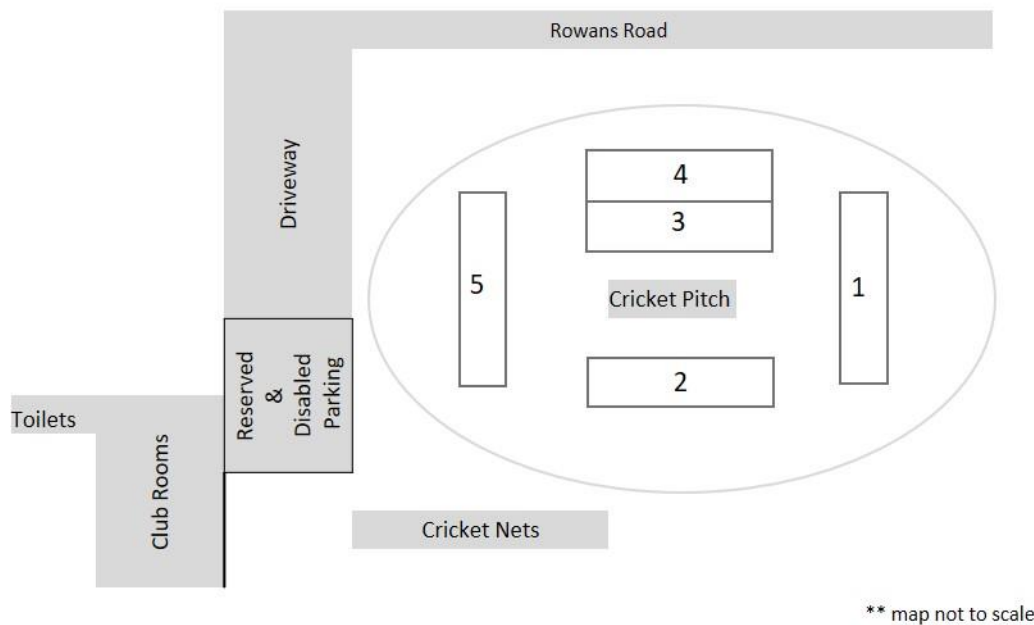

GROUND LAYOUT

PRECINCT OF THE TRIAL

The precinct of the Trial is the area within the football oval fence line.

In accordance with rule 8.1.10.1 – NO DOGS ARE ALLOWED OFF LEAD within 10 metres of an Obedience/Rally ring.