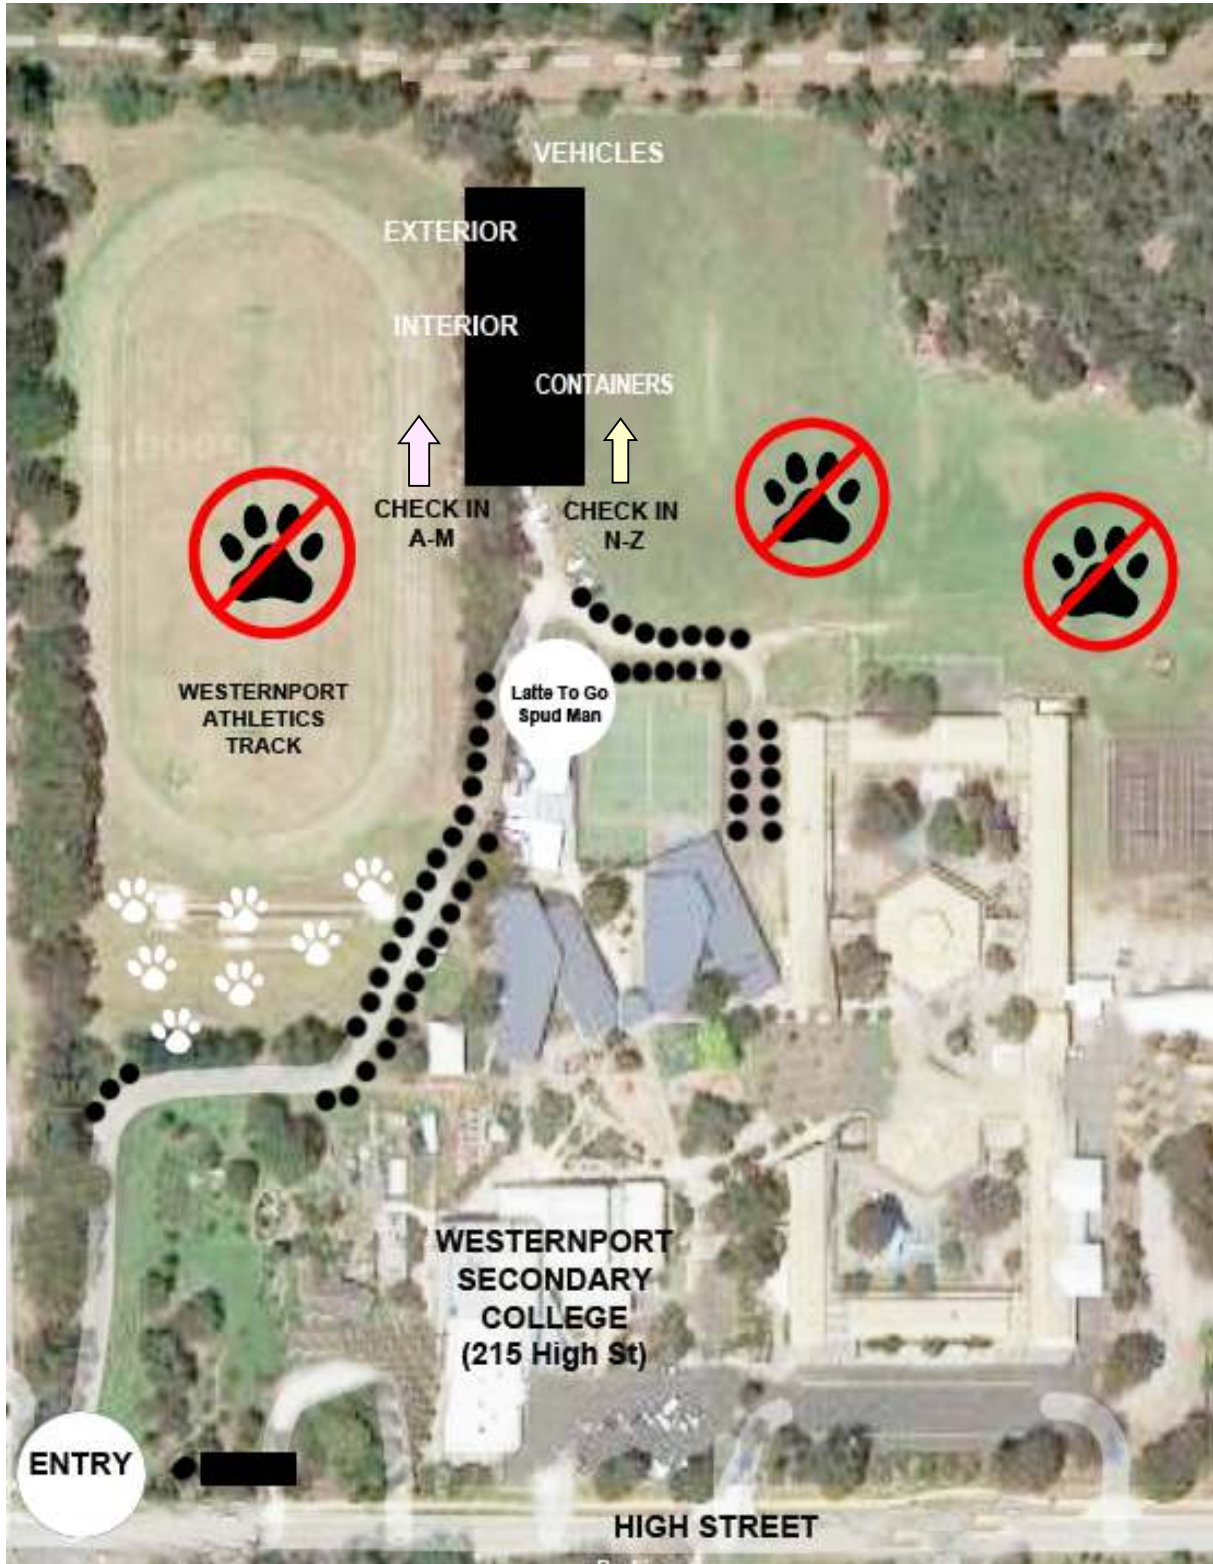

Westernport Athletics Track High St, Hastings

Google Map:

<https://goo.gl/maps/GAqwhYA2ykHznnTDv5>

Novice Interior

Angela Hervey-Tennyson

No.	Handler	Dog Name	Breed	Sex
02	Julie Brophy	Nundialla Itality Spirit	English Setter	D
04	Celeste Meier	Luluwariormaiden	Associate	B
06	Sharon Sempel	Carryon Carla	Associate	B
99	Anastasia Courtney	Otesha Akiolojia CCD RE AD JD JC	Rhodesian Ridgeback	D
7	Jannelle Carlile	Alanglen Johnny B Goode (AI) SWN RA FS.S HTM.S TKS	Labrador Retriever	D
11	Jessica Counsel	Ausfx Peacemonger RN	Australian Shepherd	B
12	Clare Bowler	Aust Ch Langrigg How Cool Am I (AI)	Beagle	D
13	Yvonne Mann	Blakngold Tiptop	German Shepherd Dog	B
15	Pascale Budge	Boldhart Black Magic Women RE	Staffordshire Bull Terrier	B
17	Pamela Child	Callicoma Tradesman RN. TKN.	Australian Kelpie	D
18	Kelly Winter	Ch Abmaci Autumn Attraction PT	Bearded Collie	B
19	Pamela Bonanno	CH Bronyayr Violets Petal SWN	Staffordshire Bull Terrier	B
20	Kellie Monea	Ch Coningsburgh Leading Lady CCD,RA,JD	Labrador Retriever	B
21	Claire Stipic	CH Merrinda This Girl Of Joy (AI) RN	Border Collie	B
23	Libby Redman	Ch. Durhamdogues No Nonsense SWN	Dogue de Bordeaux	B
24	Margaret Keil	Ch. Moraamuz Fiocco The Fonz	Lagotto Romagnolo	D
25	Patricia Embleton	Clarelly Ready Player One RN.TD	White Swiss Shepherd Dog	B
26	Sylvia Van Doorn	Cotonrun Meant To Be	Coton De Tulear	B
27	Helen Vernon	Duszah Dramatic Tia CCD RAE TK.S ET	Border Collie	B
29	Janet Seach	Eliteview Leading The Way	Australian Shepherd	D
30	Bryan Crowley	Ellerran Durif Parti Hi Lights TDX	Collie (Rough)	D
31	Lynette Weight	Glenbogle Just Skye	Border Terrier	B
33	David Hoch	Happyjess 302228AR	Associate	D
34	Geoff Brown	Hillacre Spencer UD RM	Shetland Sheepdog	D
35	Sue Smith	Jessicav Secret Special Agent	Cavalier King Charles Spaniel	D
36	Julie Merryfull	Justgus	Associate	D
37	Donna Puttock	Maisilva Aolani Dark Energy	Australian Shepherd	D
39	Lynne Adams	Nabihah Lustful Lady SWN	Whippet	B
40	June Trent	Neuter Champ Meadowbriar Humphrey Bogart CA, TD	Field Spaniel	D
42	Julie Conroy	Oskal Ada May TK.S	Cavalier King Charles Spaniel	B
43	Natasha Madsen	Patrick	Associate	D
44	Maribeth Murphy	Rhett TD TSD	Associate	D
45	Mary Storie	Rusticdogs Trillian	Labrador Retriever	B
46	Jackie Parsons	Sappersett Who Dares Wins SWA	English Setter	D
47	Sarah Male	Sharam Fast N Furious	Australian Shepherd	B
49	Lesley Meikle	Supreme Champion Shortblak Rebel Heart TD	Scottish Terrier	B
50	Janet Speed	Sydney TK.S SWN	Associate	D
51	Jolanta Terlecka	T.CH. Alchemy Honey Baby TSDX	Rottweiler	B