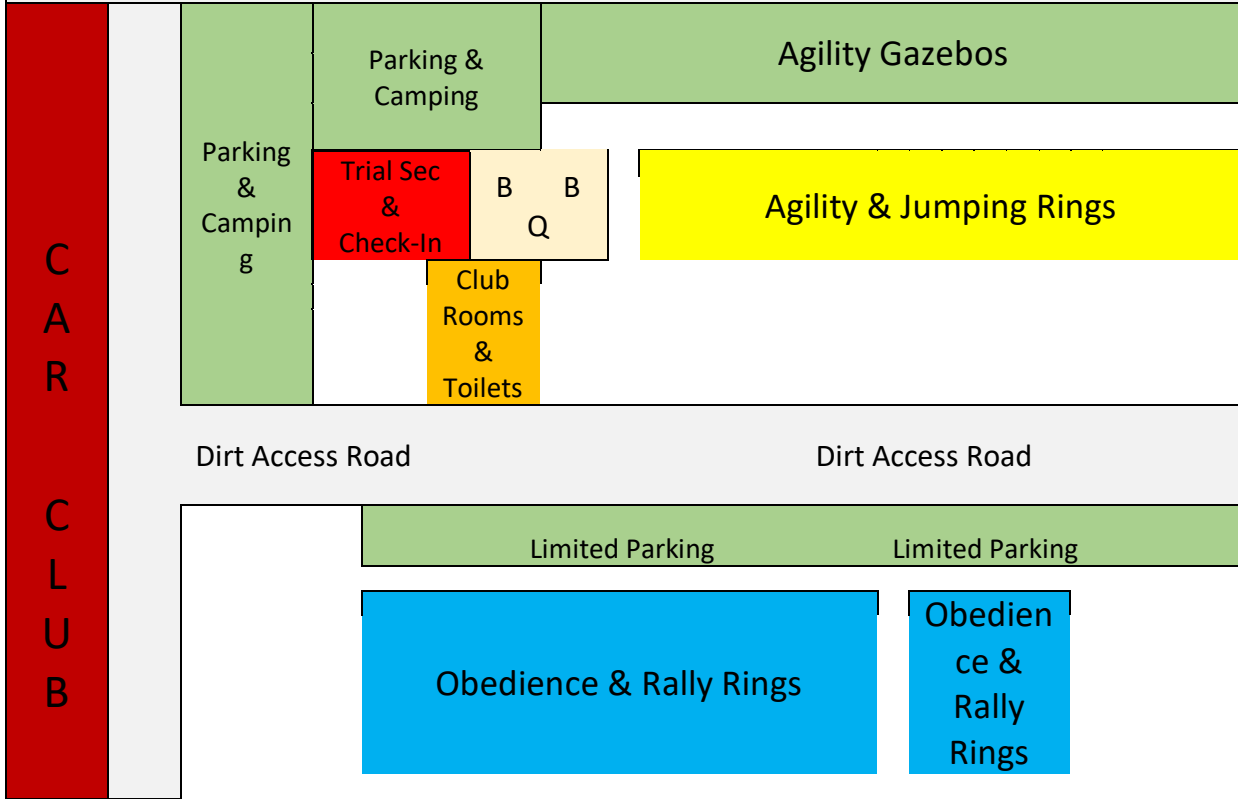

GIPPSLAND OBEDIENCE DOG CLUB; WHOLE GROUNDS MAP

Toner's Lane

Toner's Lane