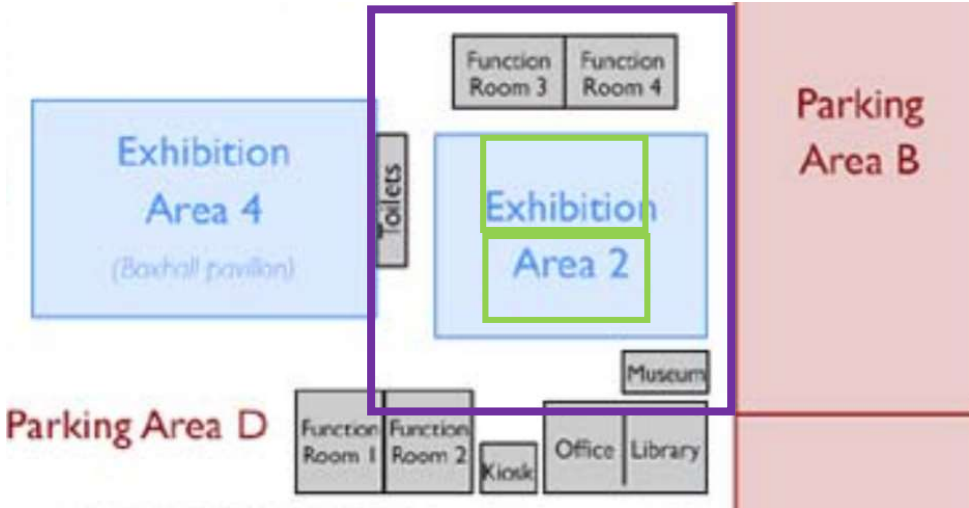

PRECINCTS OF TRIAL

Dogs must be on lead within the Trial Precincts (marked in purple) at all times unless inside a ring. No bitches in season permitted within the precincts of the trial.

Presentations will be held in or outside Function Rooms 3 and 4.

PRESENTATION

One presentation will be at the conclusion of judging, with only places 1-3 awarded. The rest of the pass cards will be available after being signed by the judge.

Jumping/Agility	Ribbon and for 1st, 2nd and 3rd places in each height in each class – qualifying runs only.
Other Awards	- Title ribbons - Sashes and Prize for: - Fastest agility dog in each height - Fastest jumping dog in each height If there are no passes within a height no sash or prize will be awarded. - Sash for fastest Border Collie Club member agility and jumping dogs.