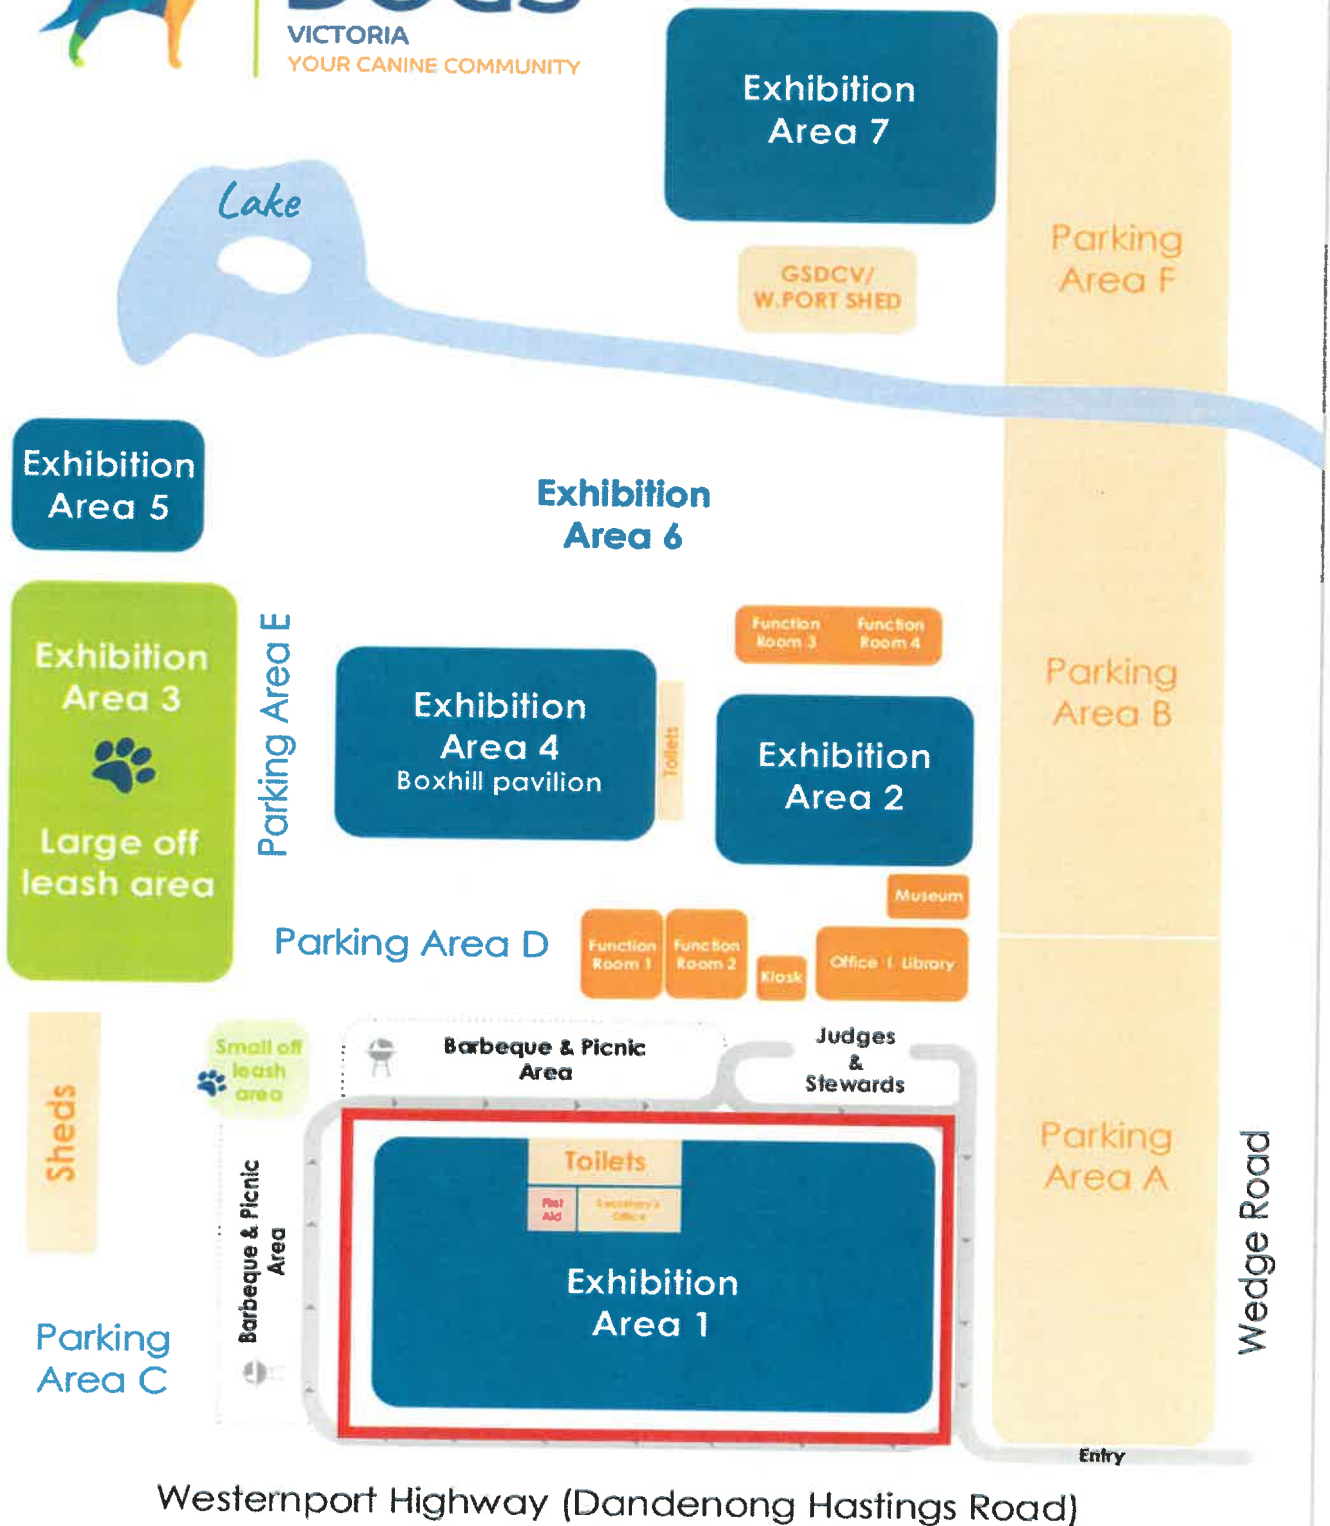

DOGS
VICTORIA
YOUR CANINE COMMUNITY

Westernport Highway (Dandenong Hastings Road)

Precincts of the Trials are Exhibition area 1 marked above by the Red Line. No dog In Season or showing any discharge is permitted within these boundaries. Anyone who has entered the present of the Trials must sign in as per COVID SAFE GUIDELINES