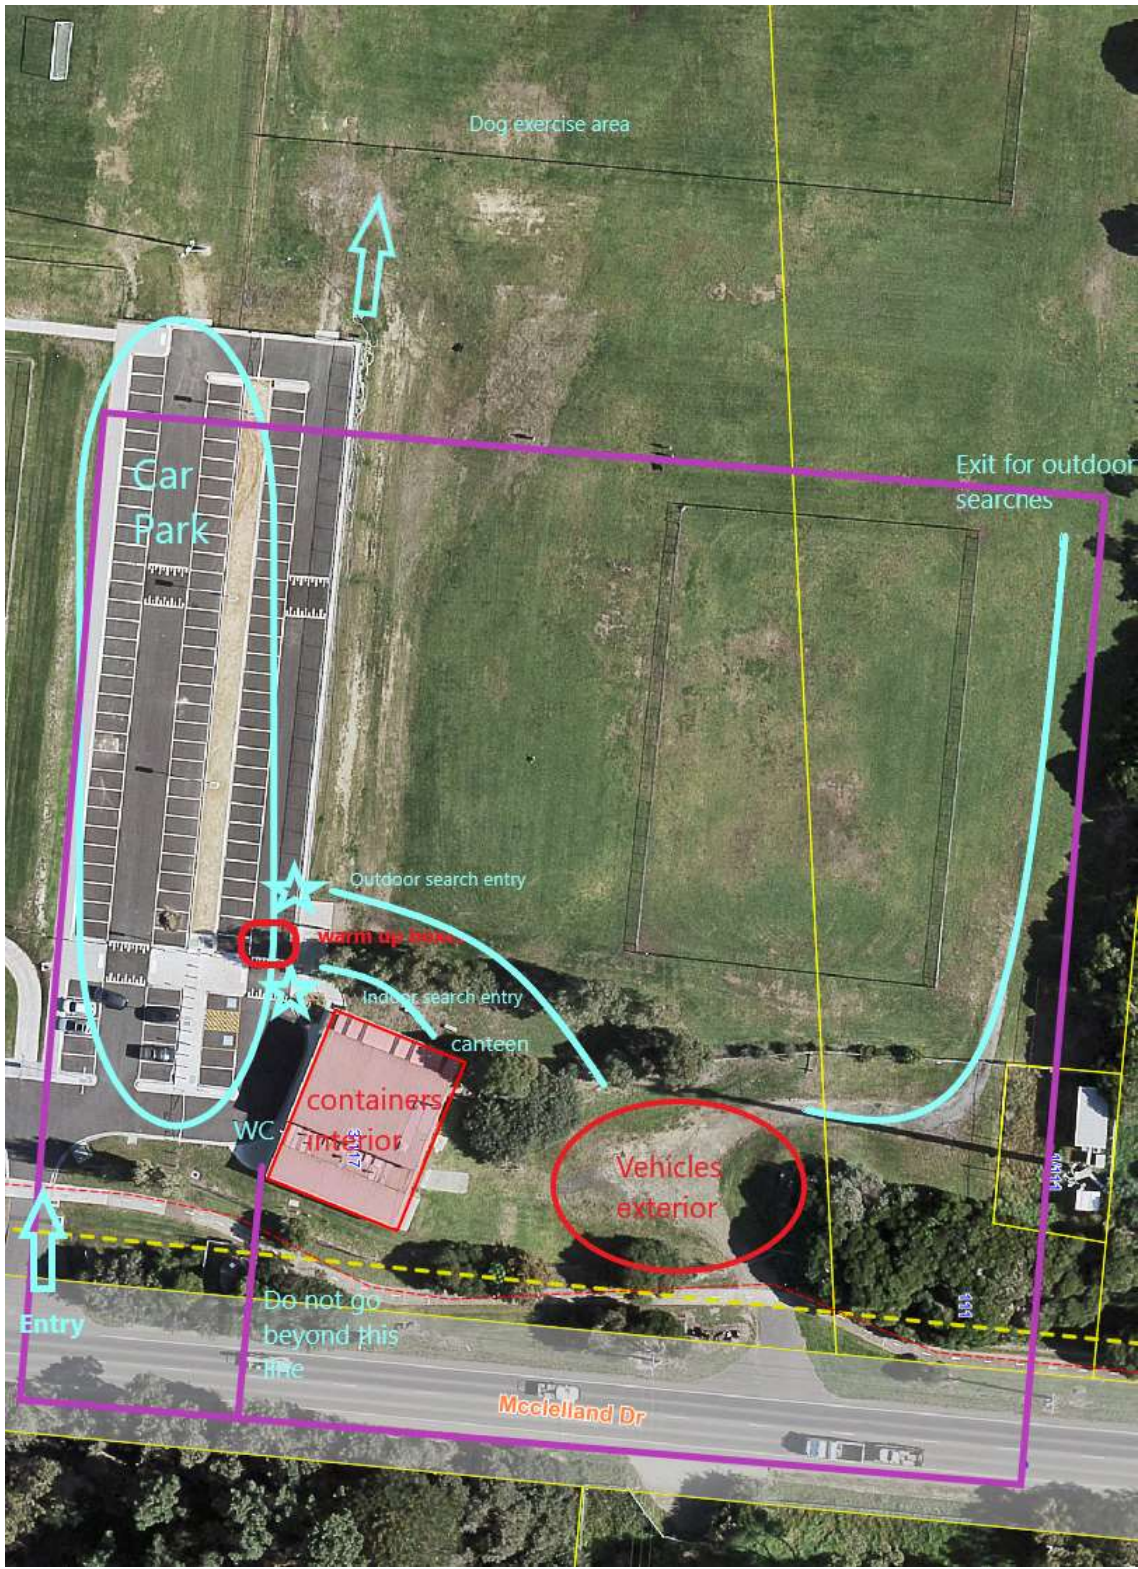

The trial precincts are marked in purple, the exit path from the outdoor searches will be painted on the grass. Further instructions will be provided at check in and the briefings.

FDOC Scent Works Trial Menu