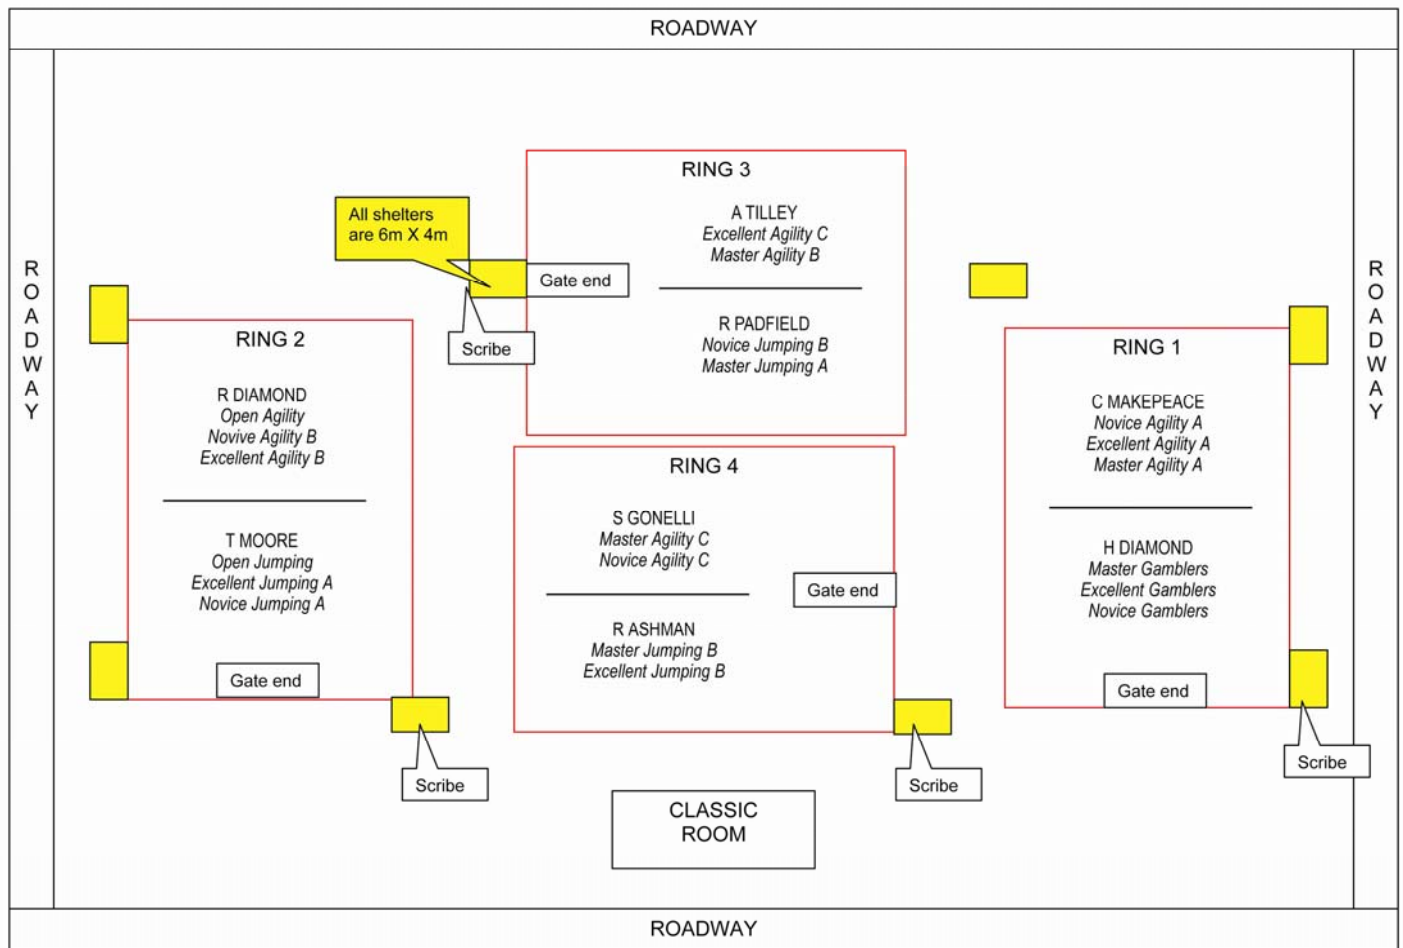

BlackHawk
PROFESSIONAL

Ingredients that matter...

Scientifically developed super premium pet food

- Affordable
- No Artificial flavour
- Holistic
- No Artificial Preservatives
- No wheat
- Non GMO
- No Corn
- Hormone free
- No Soy
- Antibiotic free
- Essential omega 3's & 6's
- Complete and Balanced
- No Artificial colours
- Australian Made & Owned

WITH ADDED
EMU OIL

Please visit our website for retail outlet and wholesale information:
www.blackhawkpetcare.com