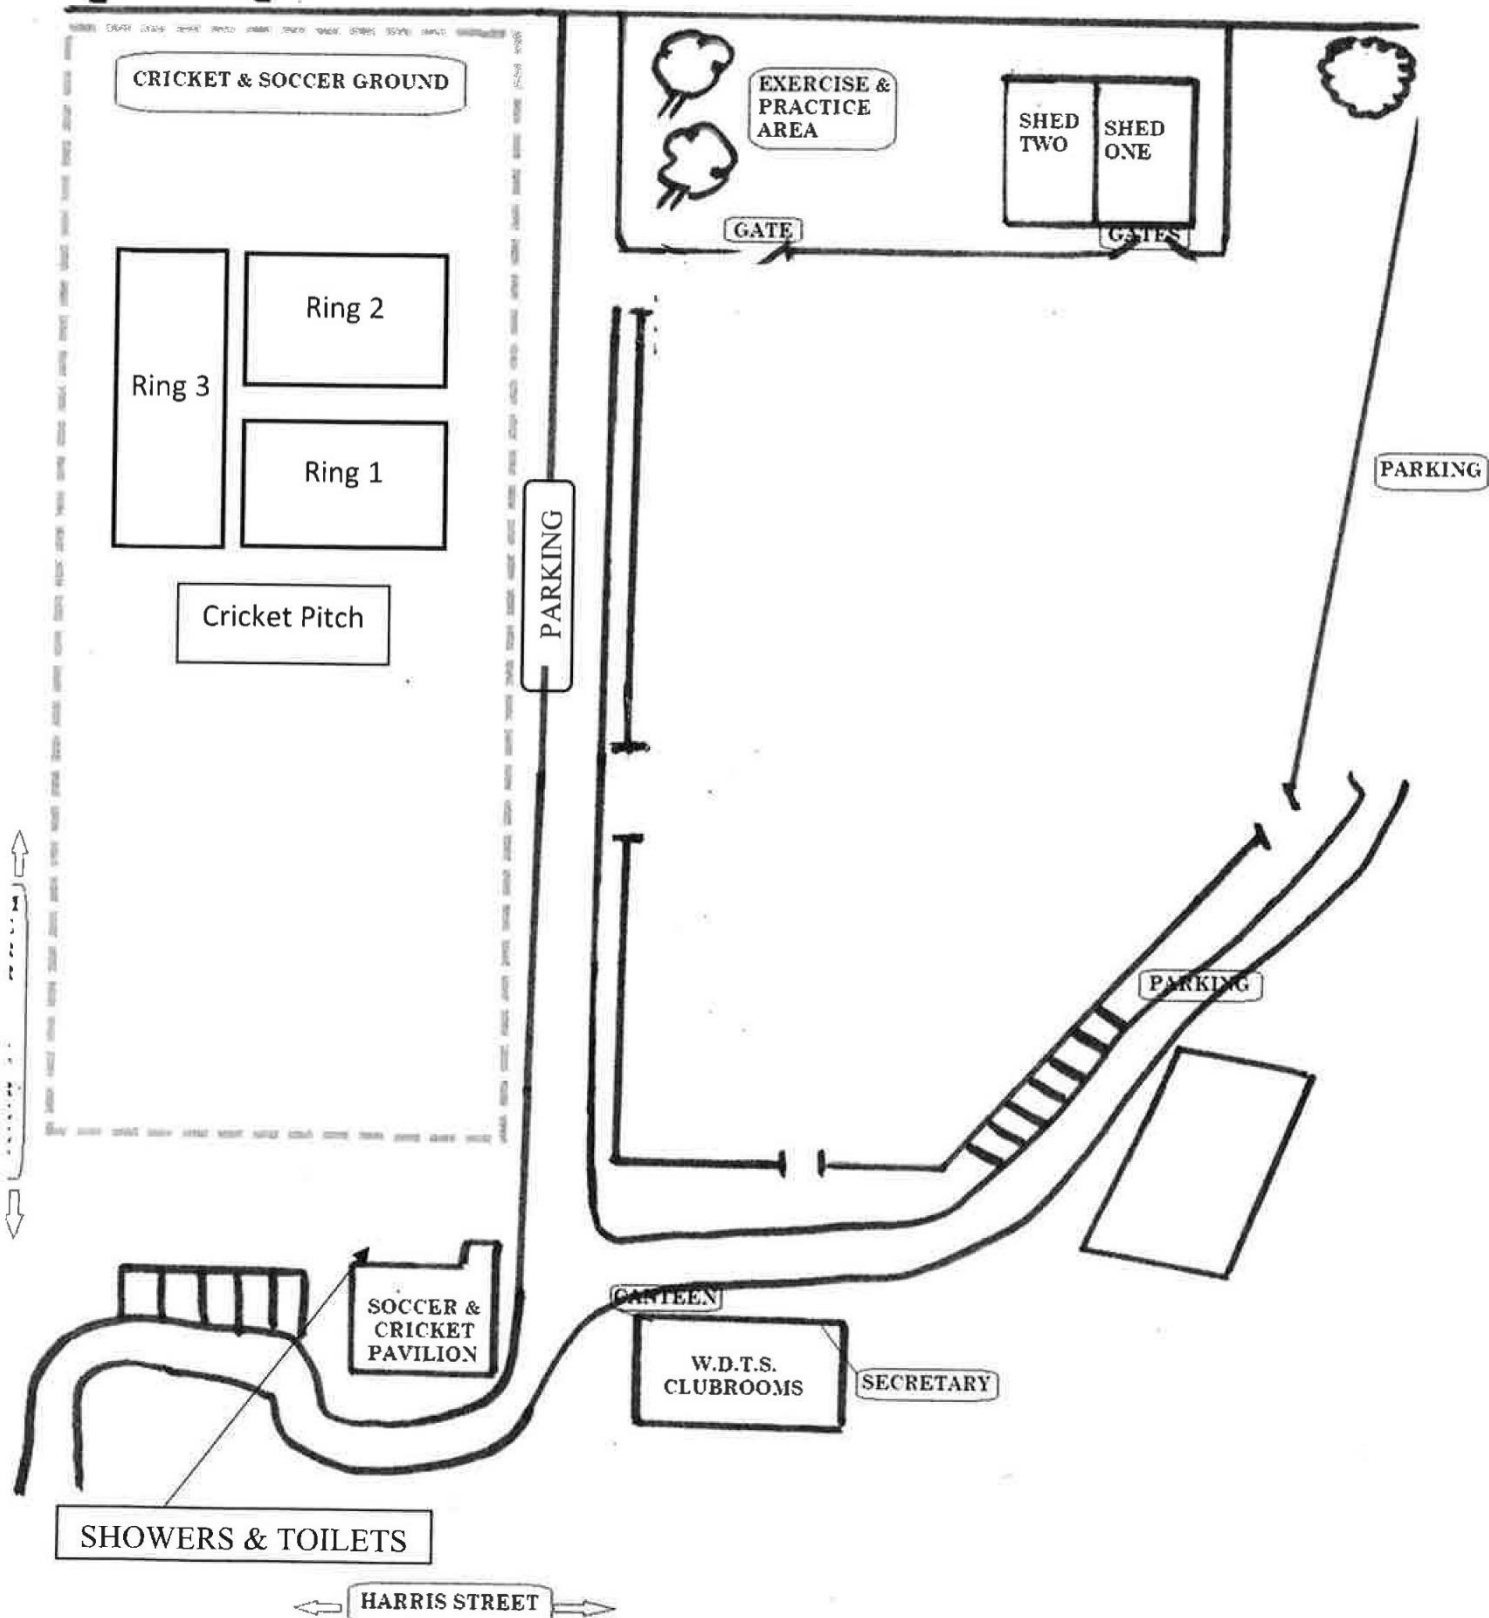

Ring 1	Masters Agility 600 (Sat AM)	Mr Clive Makepeace

600	600	1	Barbara Pownall (Karen Millard)	Alfoxton Psycho Killer CCD RN ADX JD	Australian Shepherd
	607	2	Donna Merrilees	T.CH. TS GRAND CH. Kyrashay Link ADX JDX ADO SPDM GDX HSAs ET	Australian Koolie
	608	3	Rod & Karen Howard (Karen Howard)	Rogue JDX ADX	Associate (Border Collie)
	610	4	Michael Chesworth	AG CH 600 Kayladene Take It Easy ADM JDM ADO JDO SPDX GDX SD	Border Collie
	611	5	Sue Gonelli	Yeoville Under The Radar JDX ADX SPDX GDX CD RN	Border Collie

Ring 1	Masters Agility 500 (Sat AM)	Mr Clive Makepeace

500	501	1	Katrina Warland	Albajail Fair Maiden ADX JDM ADO JDO GD SD SPD	Australian Shepherd
	502	2	Sandy Stockman	Jeti Knight ADM JDM JDO GDX SPDM SDX PT	Associate
	505	3	K & K Kisielnicki	Kayladene Ignite My Fire ADM JDM ADO SPDX	Border Collie
	508	4	Ms Leanne Gray	Kyrashay Faun RN,ADM,ADO,JDM,JDO,SPD,ET GD	Australian Koolie
	510	5	R F Atyeo	Yeoville Grand Theft Auto ADX JDM GD	Border Collie
	511	6	Julie Lyon	AG CH (500) Albajail Embrace the Race ADM ADO JDM JDO SDX GDX SPDM	Australian Shepherd
	514	7	Scott Fletcher	AG CH 500 Agislepaws Double Ore Nothin ADM JDM ADO JDO SPDX SDX GDX	Border Collie
	516	8	Peter Hofto	Dual Ch (T) T & S Gr Ch Maghera Lickety Split (AI) CD ADX JDO JDM GDX SDX SPD	Border Collie
	518	9	F Shelton	Yeoville Next Top Model CCD,RN,ADM,JDM,ADO,JDO,GD, SPDX	Border Collie
	520	10	Terri Rose (Steve Rose)	Brescot Eternal Flame ADM JDM ADO JDO GD	Australian Koolie
	522	11	Rosaline Twaites	AG CH Yeoville Miss Independent ADM ADO JDM JDO SPDM SDX GDX HT	Border Collie
	523	12	Geraldine Kisielnicki	AG CH 500 Kayladene Roxyz Lil Rocket ADO,JDO,SDX,GDM,SPDX,ADM,JDM	Border Collie
	528	13	Vivienne Benham	Indigo ADM ADO JDX JDO GD SD	Associate
	533	14	Rebekah Foord	Gaitmaster Adobe Rush Hour ADM,JDM,GD SPD,ADO	Australian Shepherd
	537	15	R F & P T Atyeo & Clynes	Winpara Tokyo Drift ADM JDM ADO JDO GDM SPDX SDX	Border Collie
	540	16	G Ricardo (georgina ricardo)	Bordarita It Can Only Be Me JDM ADM GD	Border Collie
	542	17	Katie Kisielnicki (K & K Kisielnicki)	AG CH 500 Hillcrest Jumpin' Jive (IMP USA) ADM JDM ADO JDO GDX SPDX SD	Border Collie
	546	18	R F Atyeo (Peter Clynes)	AG CH (500) Yeoville Catch Me If You Can ADM JDM ADO JDO SPDM GDX SDX	Border Collie
	548	19	Kerry Spencer	Adensley Daiquiri RA,ADM,JDM,JDO,SPD,ET,GD	Border Collie
	551	20	Janine Feil	Jadziah Real Wild Child CD,RA,ADX,JDX,JDO,SPD,SD	Australian Shepherd
	552	21	Tammy Beattie	Yeoville Motown Magic JDM, ADX, SPDX, GDX, SD, JDO	Border Collie