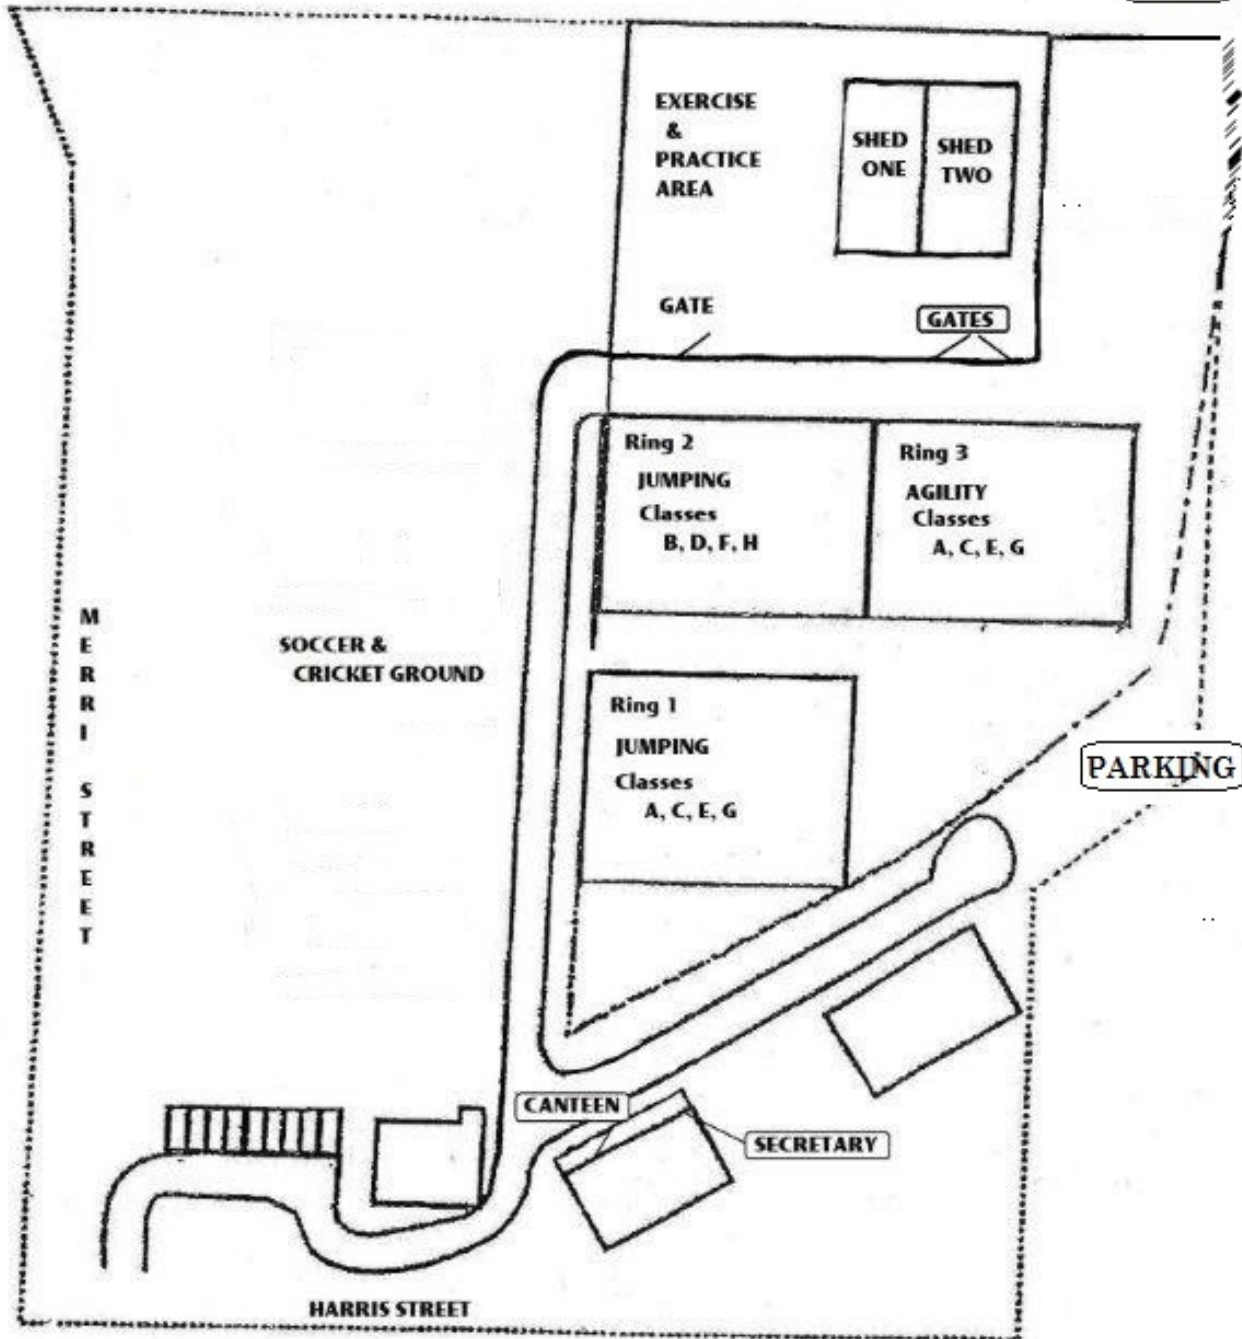

TRIAL PRECINCT .....

Overflow  
Parking in  
back paddock

GATE

**Parking:** Due to the Glenelg Games Soccer event also being held this weekend parking will be restricted along the first part of the Soccer fence down the middle road, overflow parking has been made available for vehicles in the back paddock beyond the gate, the access gate area to the paddock is to be kept clear at all times for emergencies. Handlers are reminded to secure their vehicles and belongings at all times.