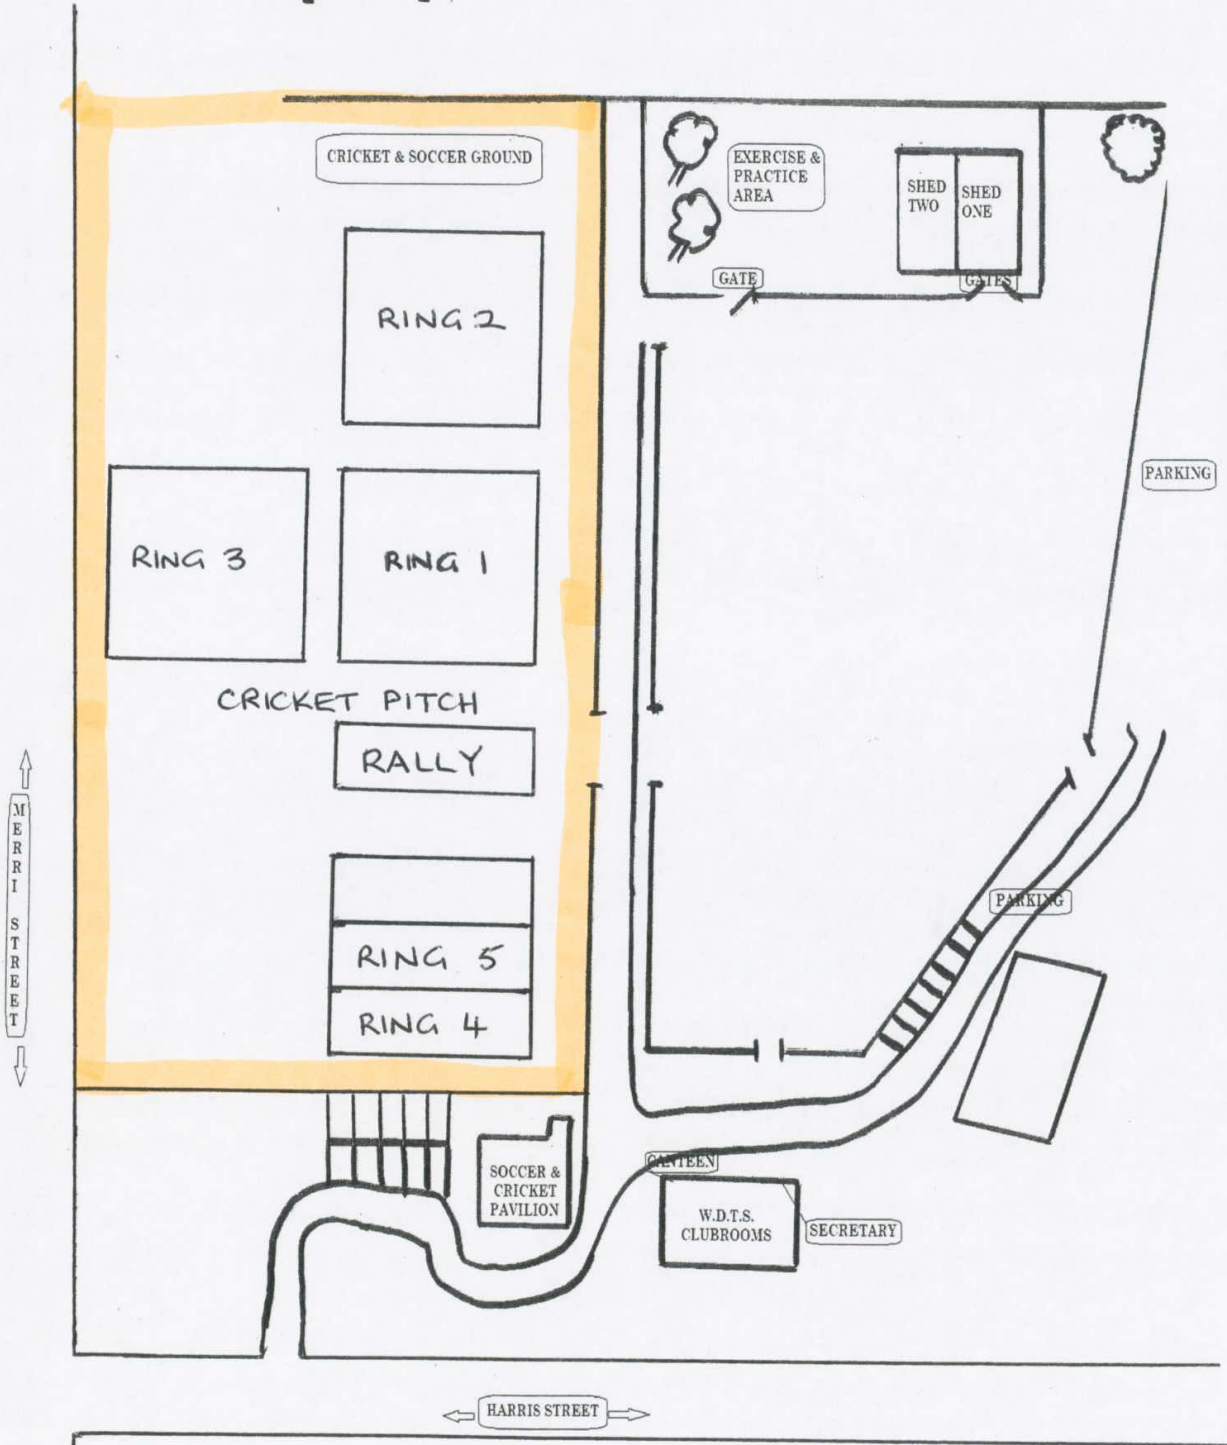

Warrnambool Dog Training School Inc

TRIAL PRECINCT