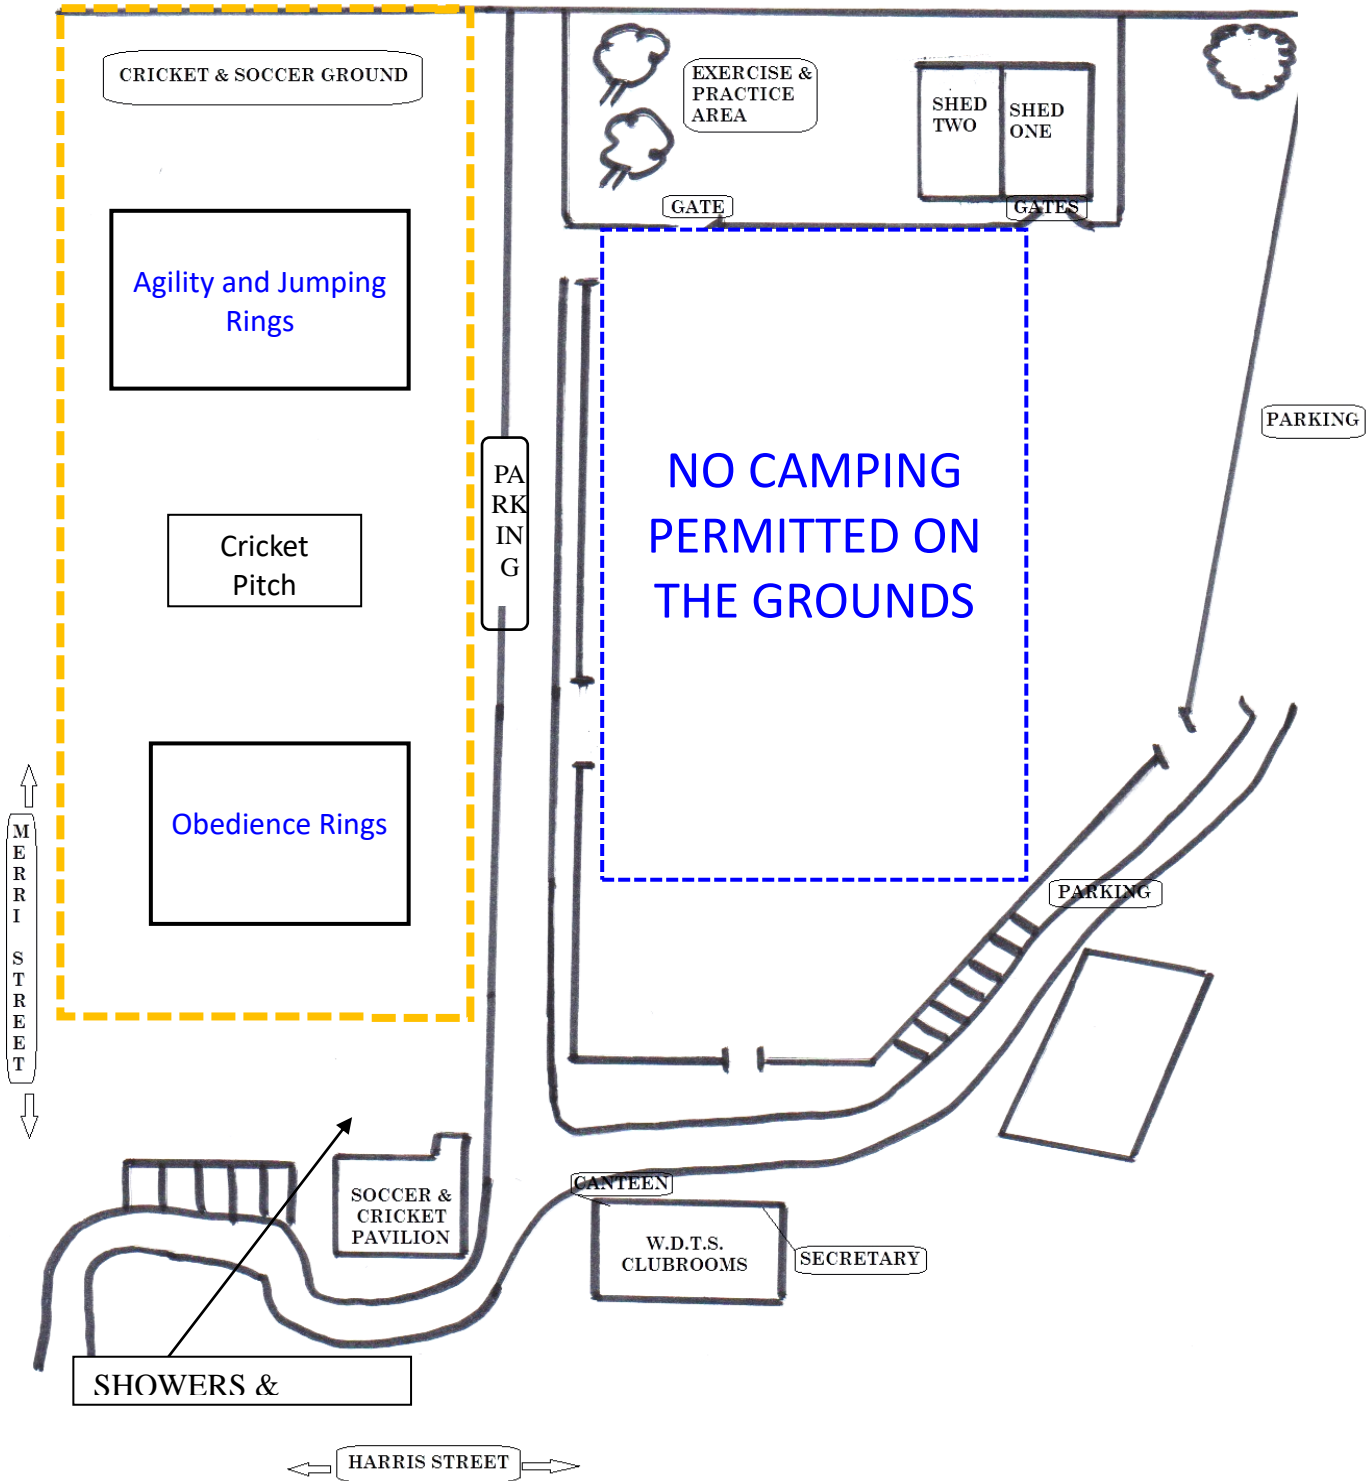

----- TRIAL PRECINCT