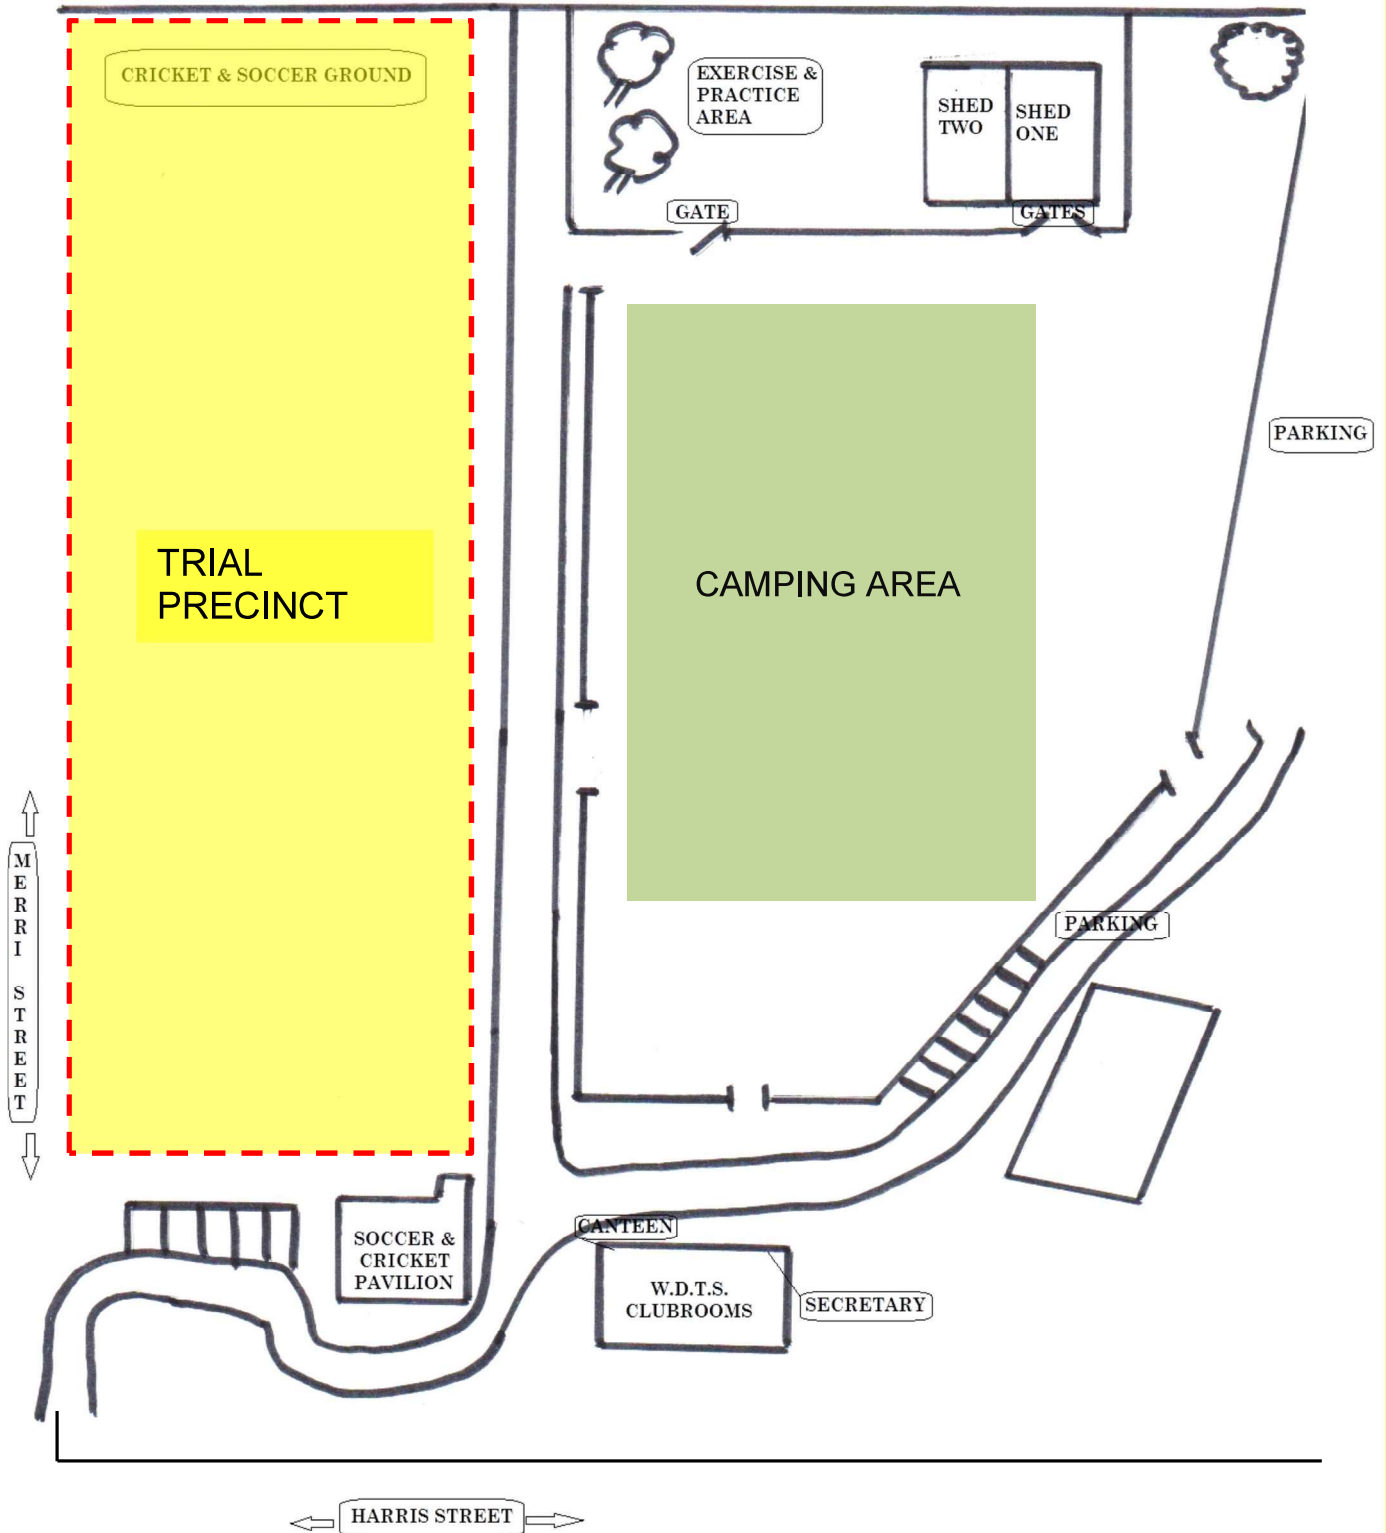

****CAMPING: Please note that CAMPING IS ALLOWED**

***Catering available from 7:30am**
***Coffee Van from 7:30am**

Warrnambool Dog Training School Inc

TRIAL PRECINCT

We ask all competitors to PLEASE refrain from reserving gazebo sites on Friday morning until 11:00am. PLEASE wait until you are authorised to reserve your site.