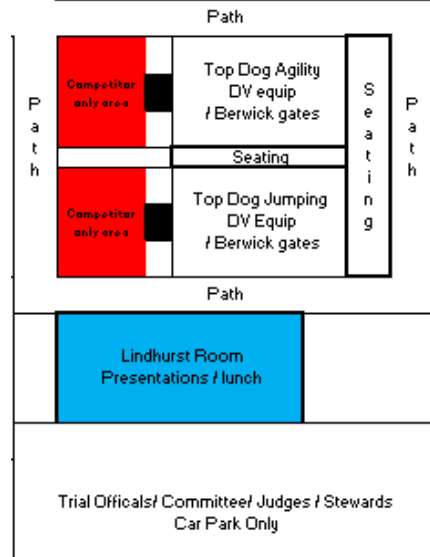

Top Dog will be held in Area 2 →

Please keep the car parking area outside the Lyndhurst for Trail officials only, There is plenty of parking around area 1 lawn for competitors to park. →

The State Agility and Jumping Trial will be held in Area 1, the blue line denotes the trail precincts