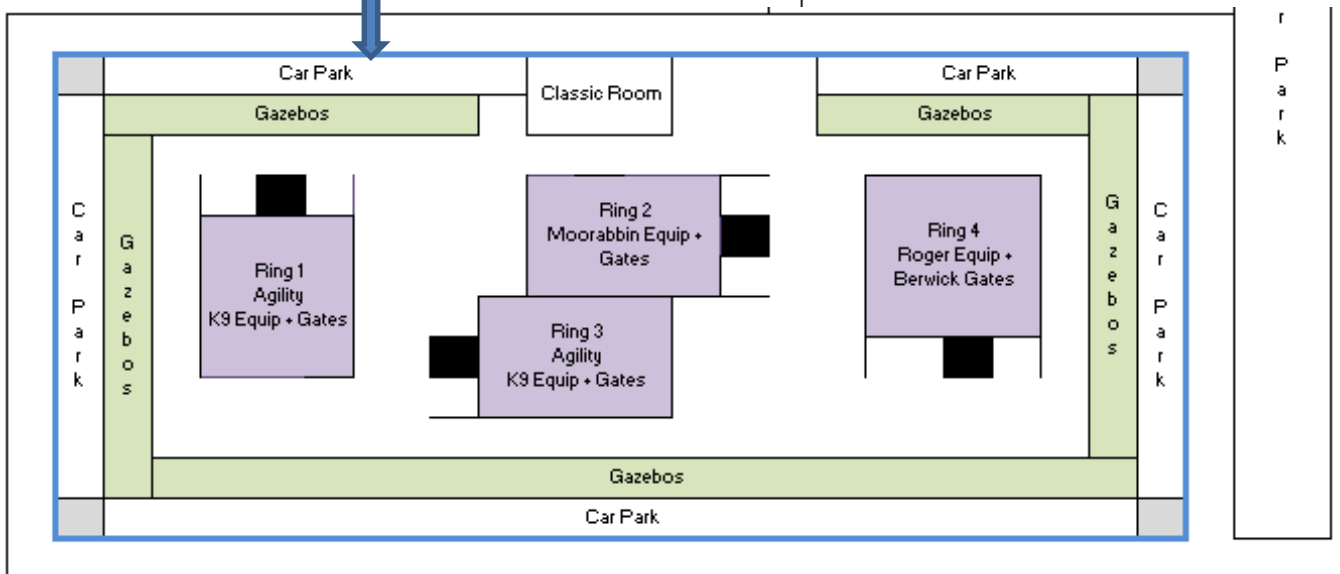

Top Dog will be held in Area 2 →

Please keep the car parking area outside the Lyndhurst for Trail officials only, There is plenty of parking around area 1 lawn for competitors to park. →

The State Agility and Jumping Trial will be held in Area 1, the blue line denotes the trail precincts