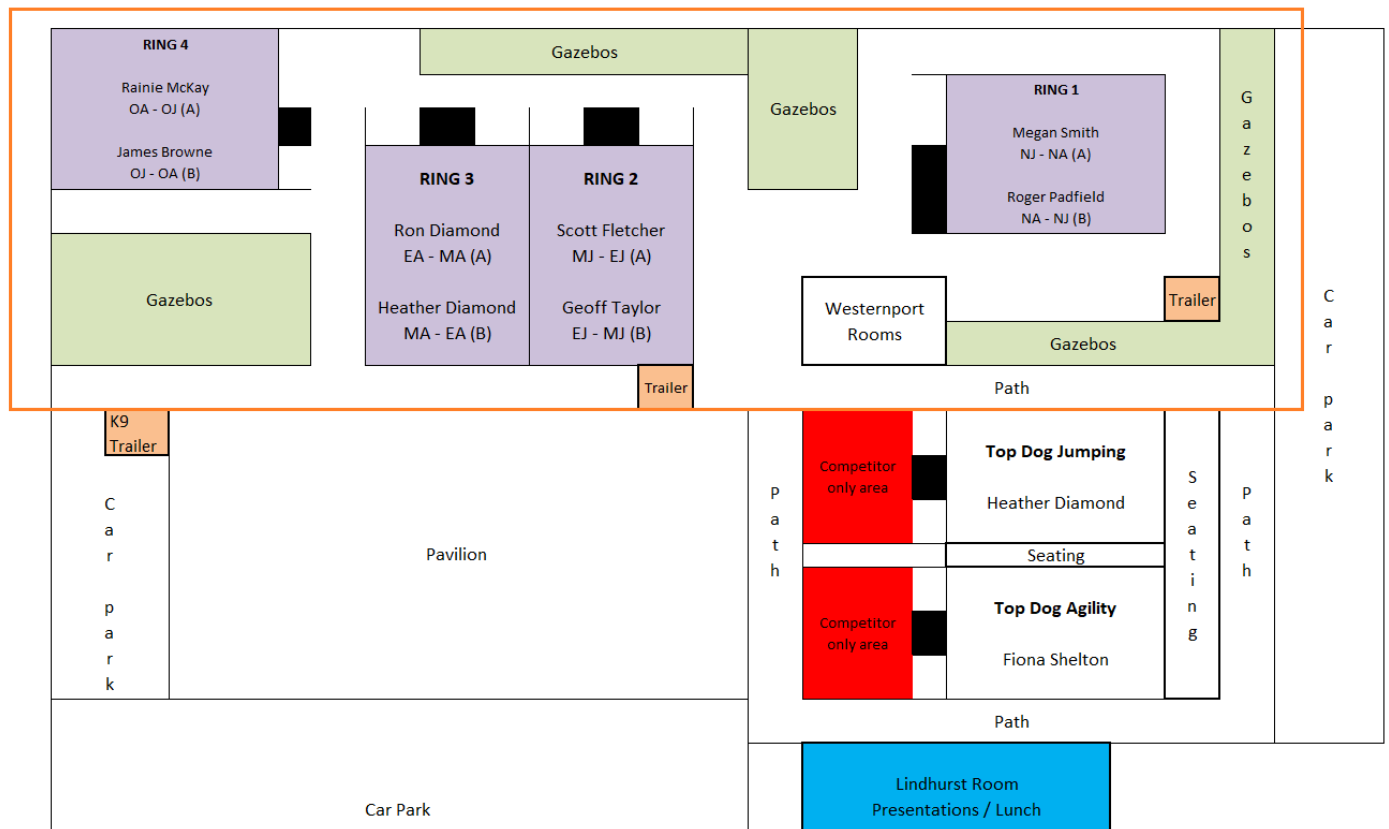

State Agility & Jumping Trial

All AM rings start at 8.30am
All PM rings start after the completion of Top Dog Events and Lunch Break
One Presentation at conclusion of the day.

Ring 1	Ring 2	Ring 3	Ring 4	Ring 5	Ring 6
Megan Smith	Scott Fletcher	Ron Diamond	Rainie McKay		
Novice Jumping (A)	Masters Jumping (A)	Excellent Agility (A)	Open Agility (A)		
Novice Agility (A) Split Walk	Excellent Jumping (A)	Masters Agility (A) Split Walk	Open Jumping (A) Split Walk		
LUNCH	LUNCH	LUNCH	LUNCH	Top Dog Agility Fiona Shelton	Top Dog Jumping Heather Diamond
Roger Padfield	Geoff Taylor	Heather Diamond	James Browne		
Novice Agility (B)	Excellent Jumping (B)	Masters Agility (B) Split Walk	Open Jumping (B) Split Walk		
Novice Jumping (B)	Masters Jumping (B) Split Walk	Excellent Agility (B)	Open Agility (B)		

This Trial is held under the Rules and Regulations of the VCA and a copy of the Rules may be perused at the office of the Trial Secretary