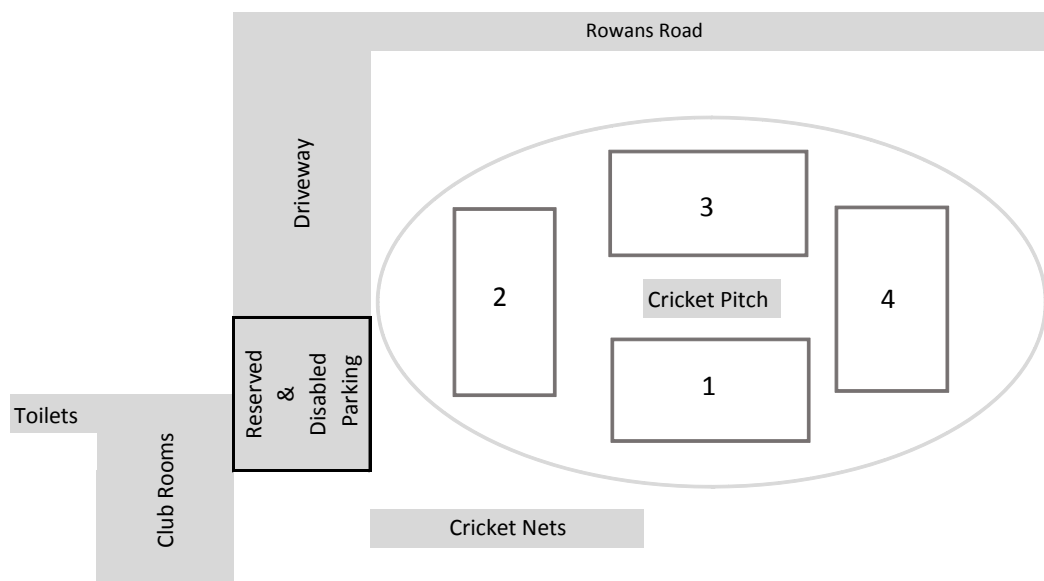

THIS TRIAL IS PROUDLY SPONSORED BY

Doggie Treats Australia

MFM and Tug-E-Nuff

Healing In Motion
Bowen Therapy & Animal Health

GROUND LAYOUT

** map not to scale

CHECK IN TIMES

For dogs entered all day or in AM classes, numbers must be collected between 7:45 am – 8:00 am. Numbers for PM classes must be collected before 12:00 noon. **No Vetting.**