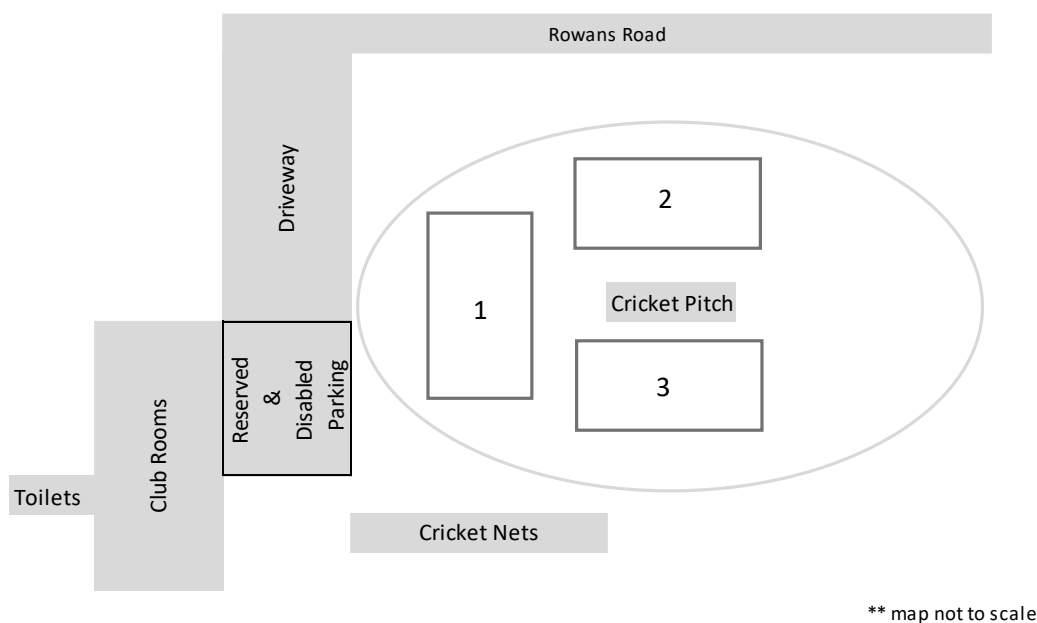

GROUND LAYOUT

PRECINCTS OF THE TRIAL

The precincts of the Trial is the area within the football oval fence line.

In accordance with rule 8.1.10.1 – NO DOGS ARE ALLOWED OFF LEAD within 10 metres of an Agility ring.