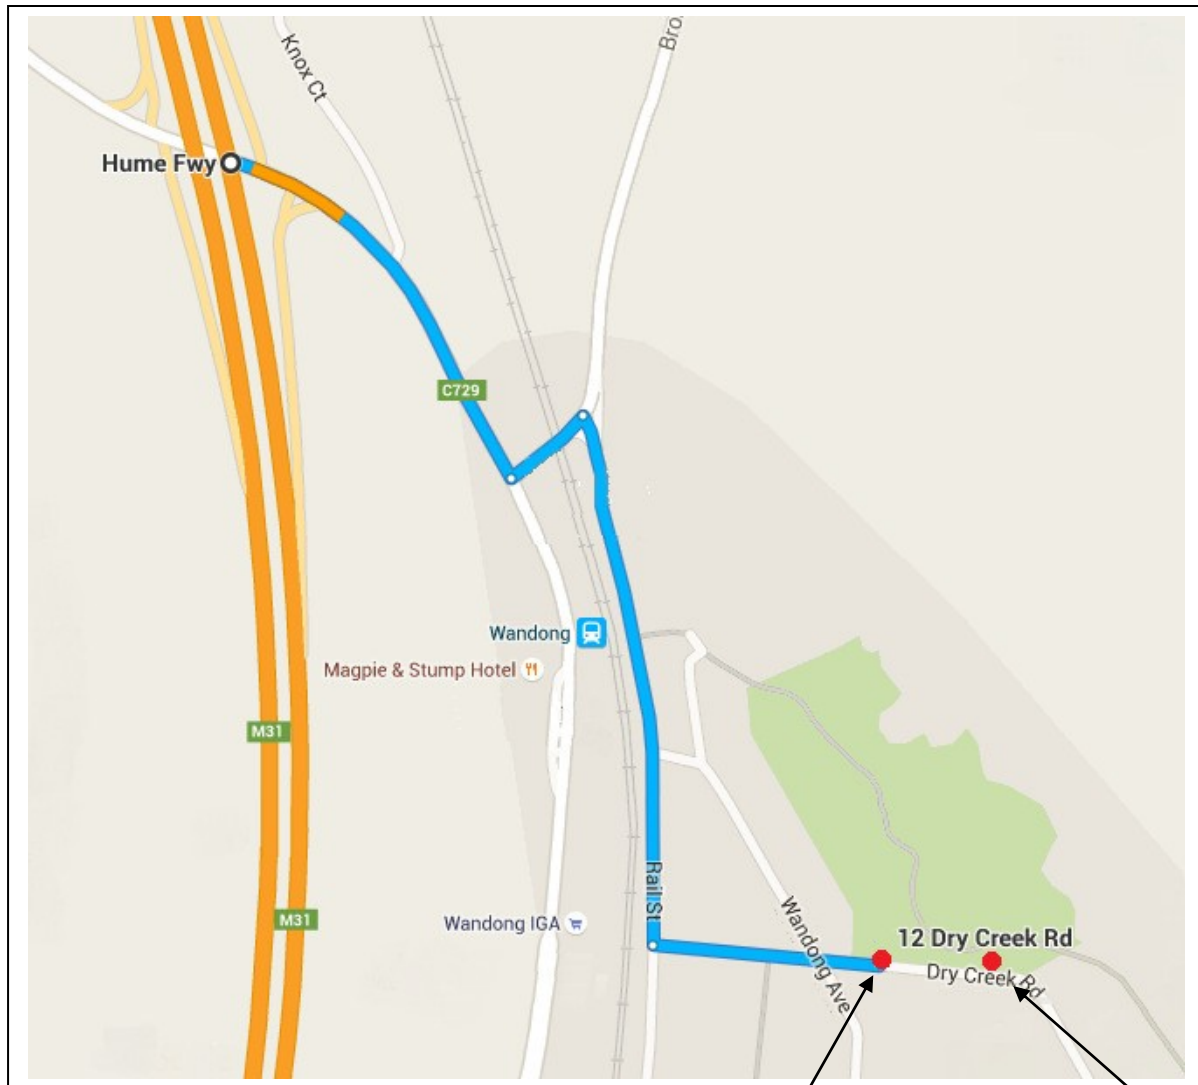

We hope that you enjoy the day and have a safe trip to us and home again.

LB. DAVERN RESERVE DIRECTIONS

- Exit the Hume Fwy at the Wandong Exit
- Head East on Epping Kilmore Road/C729 towards Knox Ct.
- Turn left onto Kilmore-Wandong Rd, crossing over rail line
- Turn right onto Rail St
- Turn left onto Dry Creek Rd