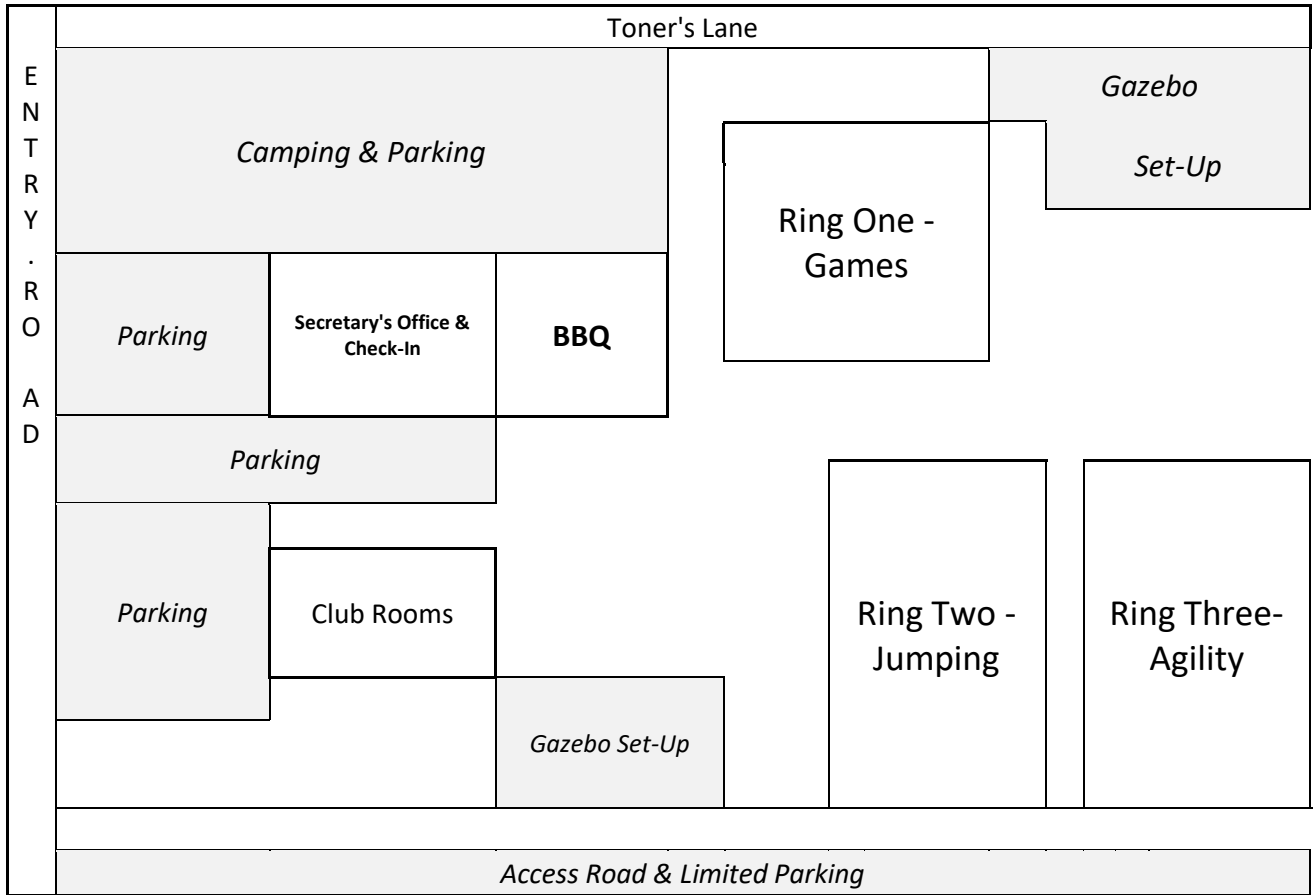

Agility Trial Ground

Thank you to
Healing in Motion, Bowen Therapy
Animal Health's Chris Webb
For your contribution to our trial

Ring One - Games

Gamblers Novice - Murray Tyler

202	1	Waiwilta Foxy Strike It Lucky JDX ADX SPD SD	Carole	Denehey
204	2	Yetholme Freddie ADX JD SD SPD	J	Kloeden
312	3	Ch Neut Ch Adorin Cop That JD SD SPD DWDFN	Rochelle	Manderson
321	4	Tisman Prettie Asapicture	Sandy	Stockman
401	5	Bordarita Run Like The Wind	Adrian	Tilley
407	6	CH. Duoforza Tivoli RN. JD. AD.	Margaret	Keil
419	7	CH. Aukero Limited Edition	Margaret	Keil
512	8	Tazlon My New Tesni RE JD	Carol	Crowther
523	9	Adensley Popsicle Toes	Anne	Dengate
535	10	Rozate Ruby Jewel RA JD	Susan	Mahoney
537	11	Riversong Ryker	Christine	McDonald
542	12	Nyanga Nite Archer CCD RE FS.S HTM.S ET	Stacey	Murphy
562	13	MissHolly RN JD	T	Stephens
571	14	Nala Mahoney RN	Susan	Mahoney
573	15	T.Ch Elzscot Scottish Paige ADM JDM PT RA JDO	Meg	Ryan
575	16	MissMoneyPenny	Margaret	Boreham
602	17	T.CH. TS Grand CH. Kyrashay Link AD JDX SPDX HSAs ET	Donna	Merrilees
603	18	Cooper TheBlondeDog ADM JDM	Leonie	Jasper
612	19	Alanglen Dunedain Ranger .	Mrs SL and Mr AC	Sanderson