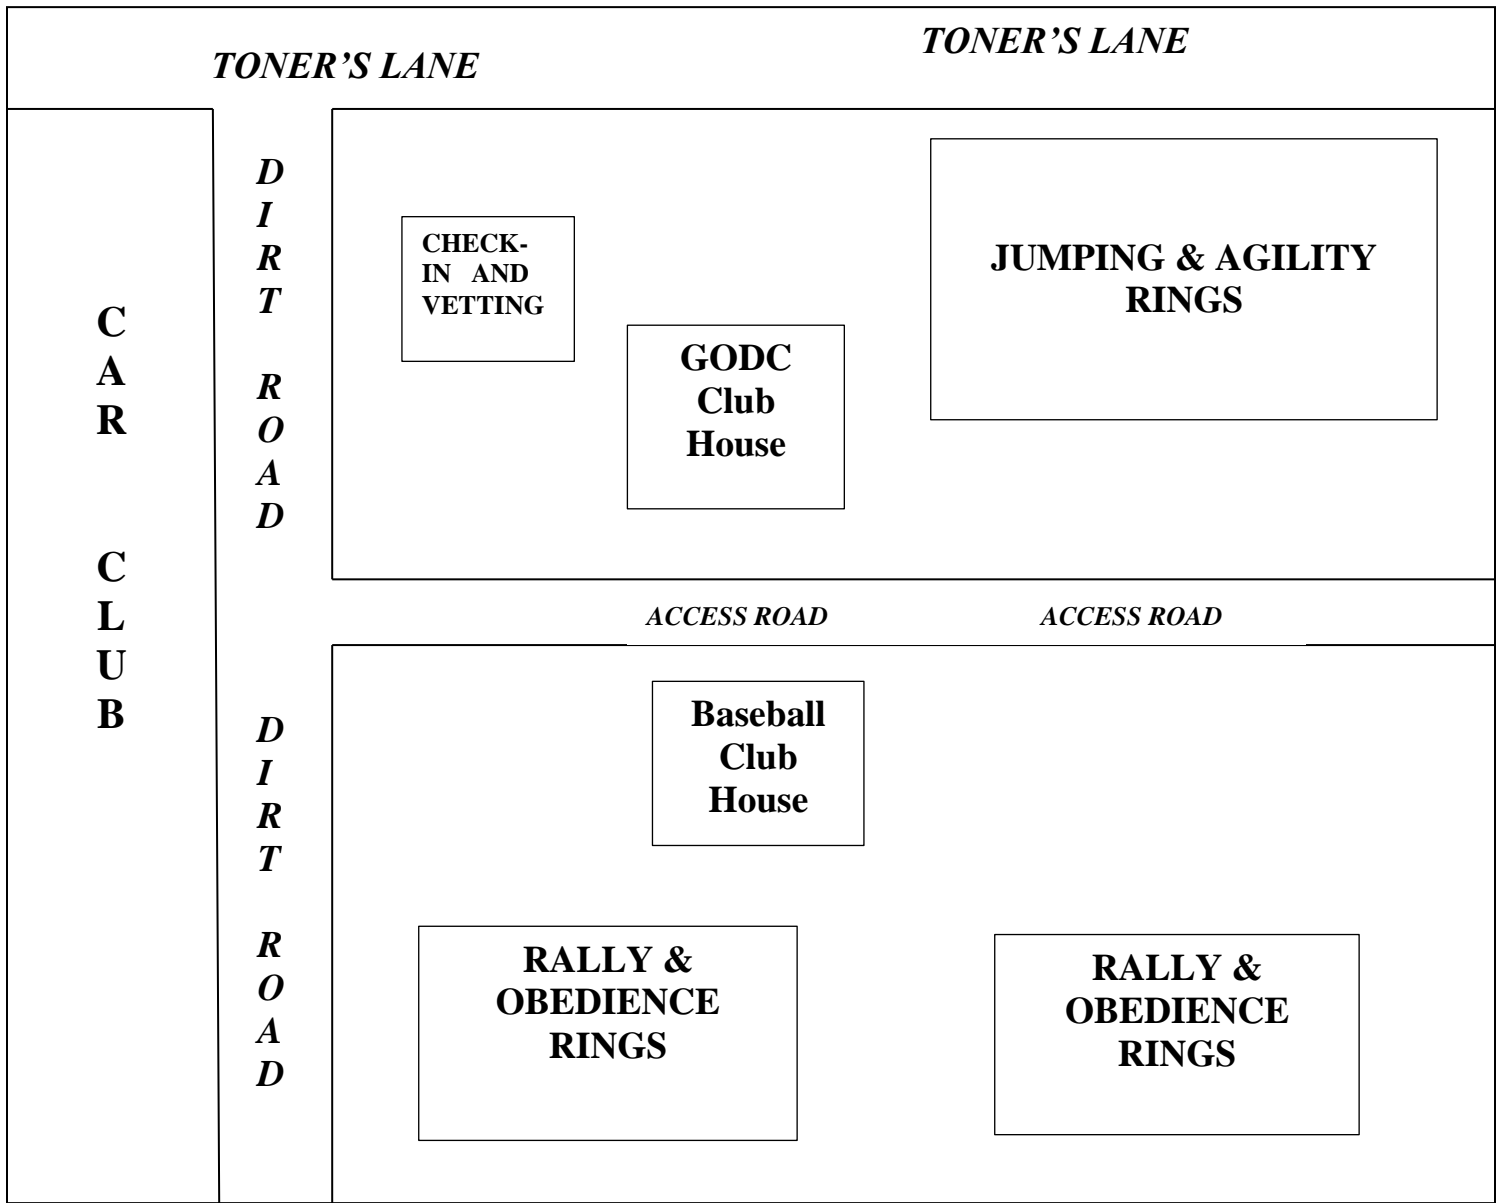

Trial Stats:

645 Total Entries

138 individual dogs with 92 Handlers

8 '200' dogs, 21 '300's', 19 '400's', 77 '500's', & 17 '600's'

71 Bitches, 67 dogs

**36 Associates, 4 Koolies, 10 Aussies, 49 Border Collies,
4 CKC, 4 Labs, 2 Papillons, 3 Poodles (2 toy, 1 min), 4 Schipperkes,
7 Shelties, 4 Welsh Springers, 2 English Springers, 2 Whippets.**

1 each; ACD, English Springer, Welsh Springer, Staffy, Min Schnauzer, Scottish Terrier,
Smithfield.