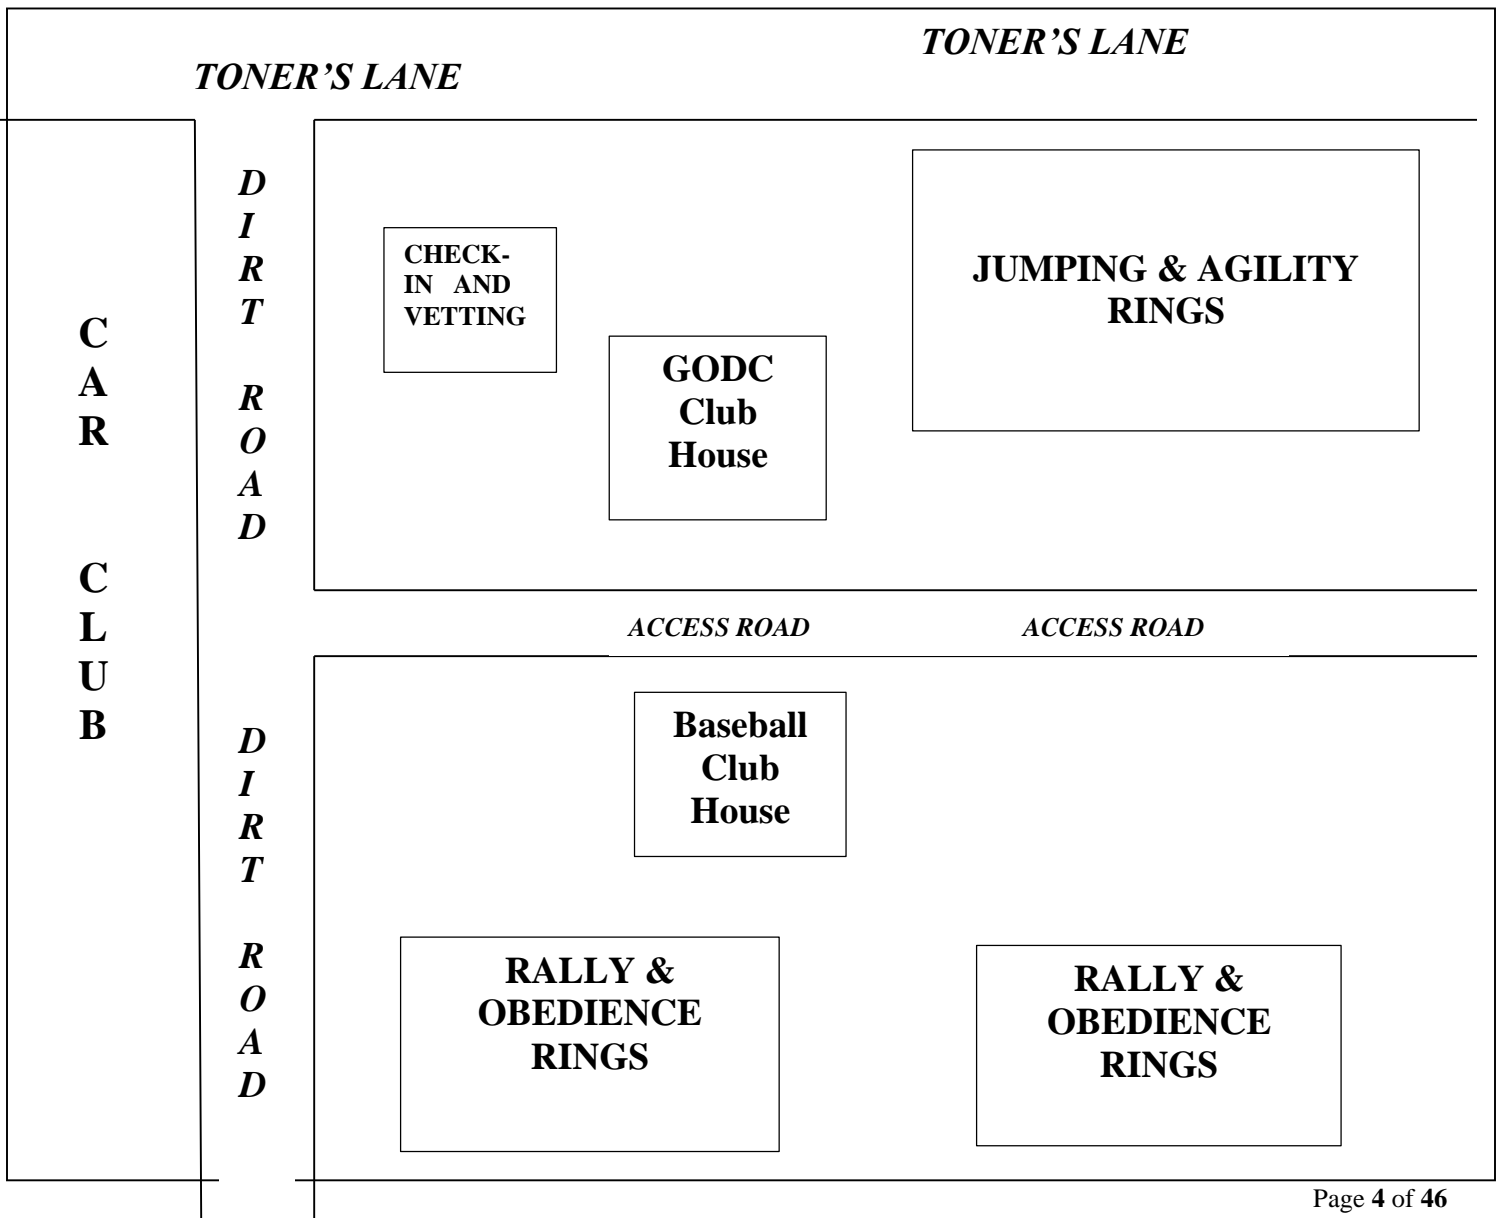

Trial Stats:

652 Total Entries (record entry for Morwell!!!)

142 individual dogs with 91 Handlers

31 Veteran Dogs (22% of all dogs are over 7 years of age)

6 '200' dogs, 21 '300's', 15 '400's', 81 '500's', & 15 '600's'

74 Bitches, 68 dogs

34 Associates, 4 ACD, 4 Koolies, 15 Aussies, 38 Border Collies,
7 CKC, 5 Labs, 3 Papillons,

6 Poodles (3 std, 2 toy, 1 min), 2 Min. Schnauzer, 4 Schipperkes,
4 Shelties, 4 Welsh Springers, 2 English Springers, 2 Whippets.

1 each; Staffy, Dalmation, Finnish Laphund, Lowchen, Pug,